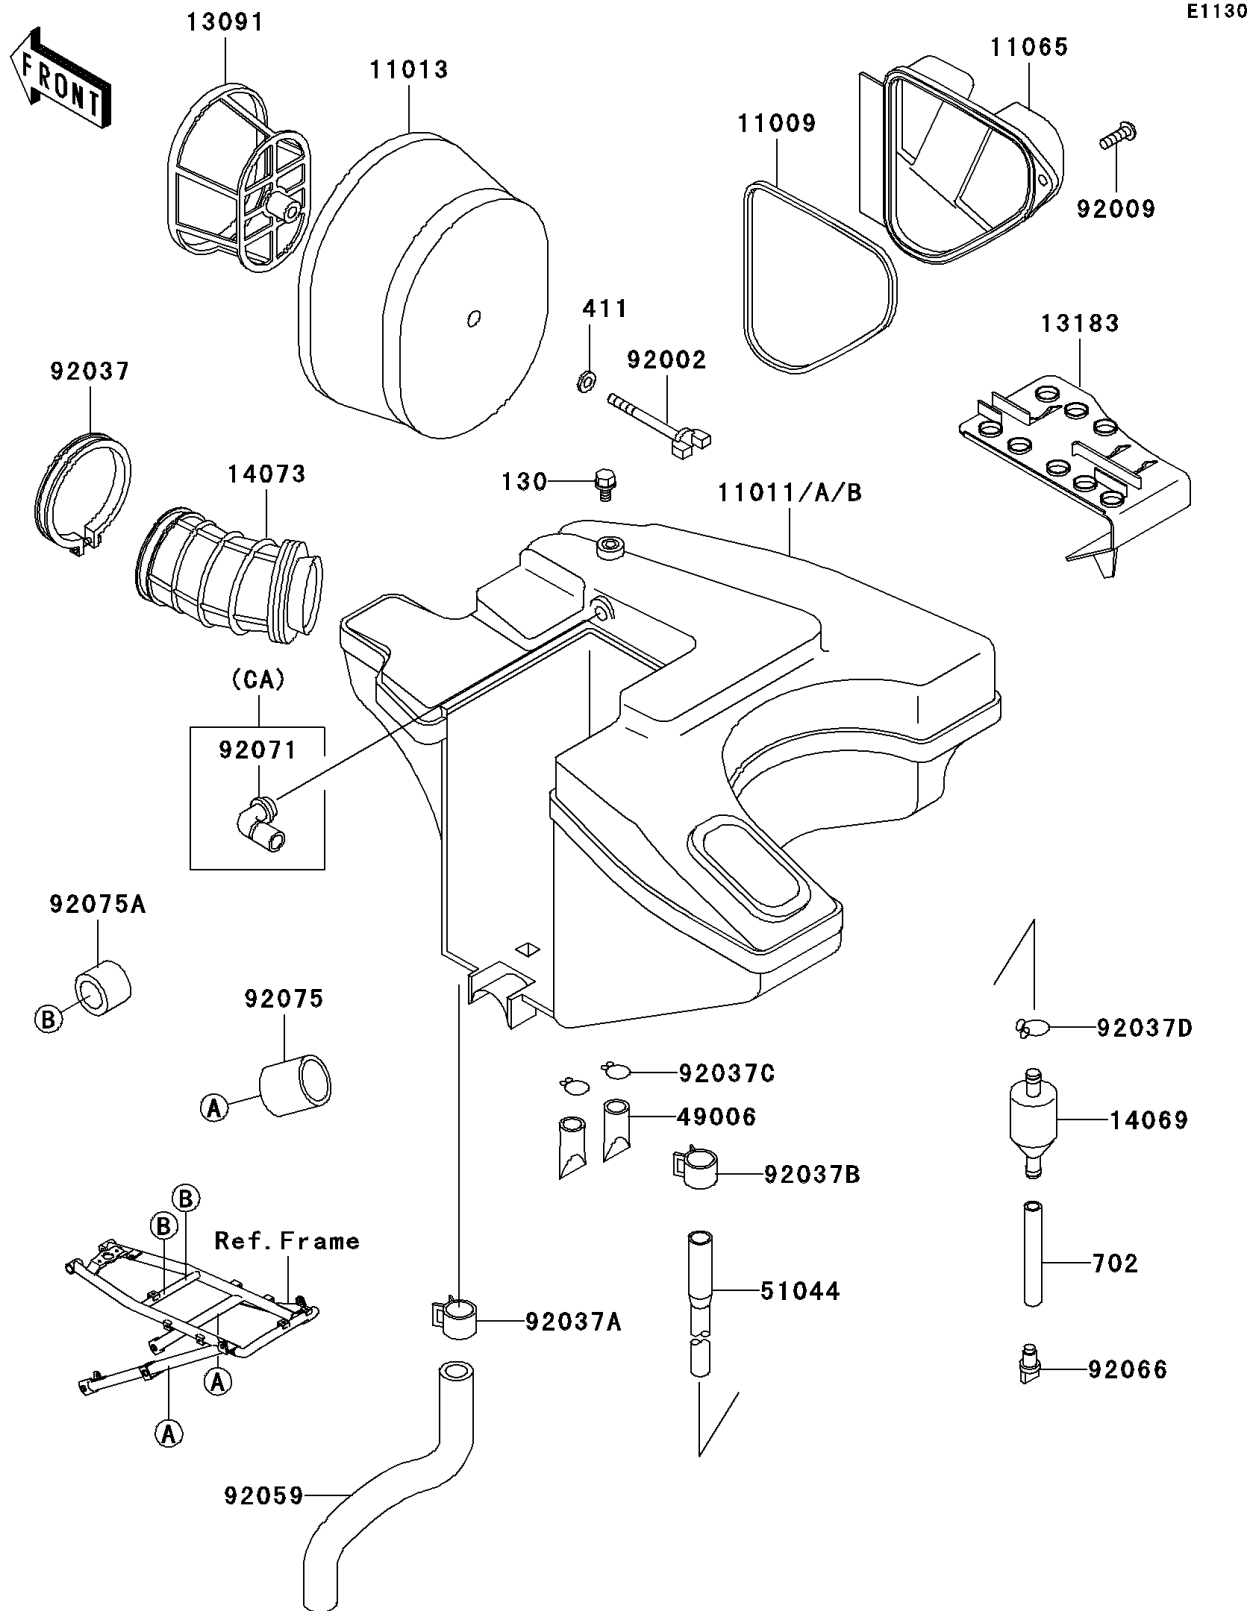

1997 KLR650

PARTS DIAGRAM

Air Cleaner

1997 KLR650

PARTS LIST

Air Cleaner

ITEM NAME

PART NUMBER

QUANTITY
