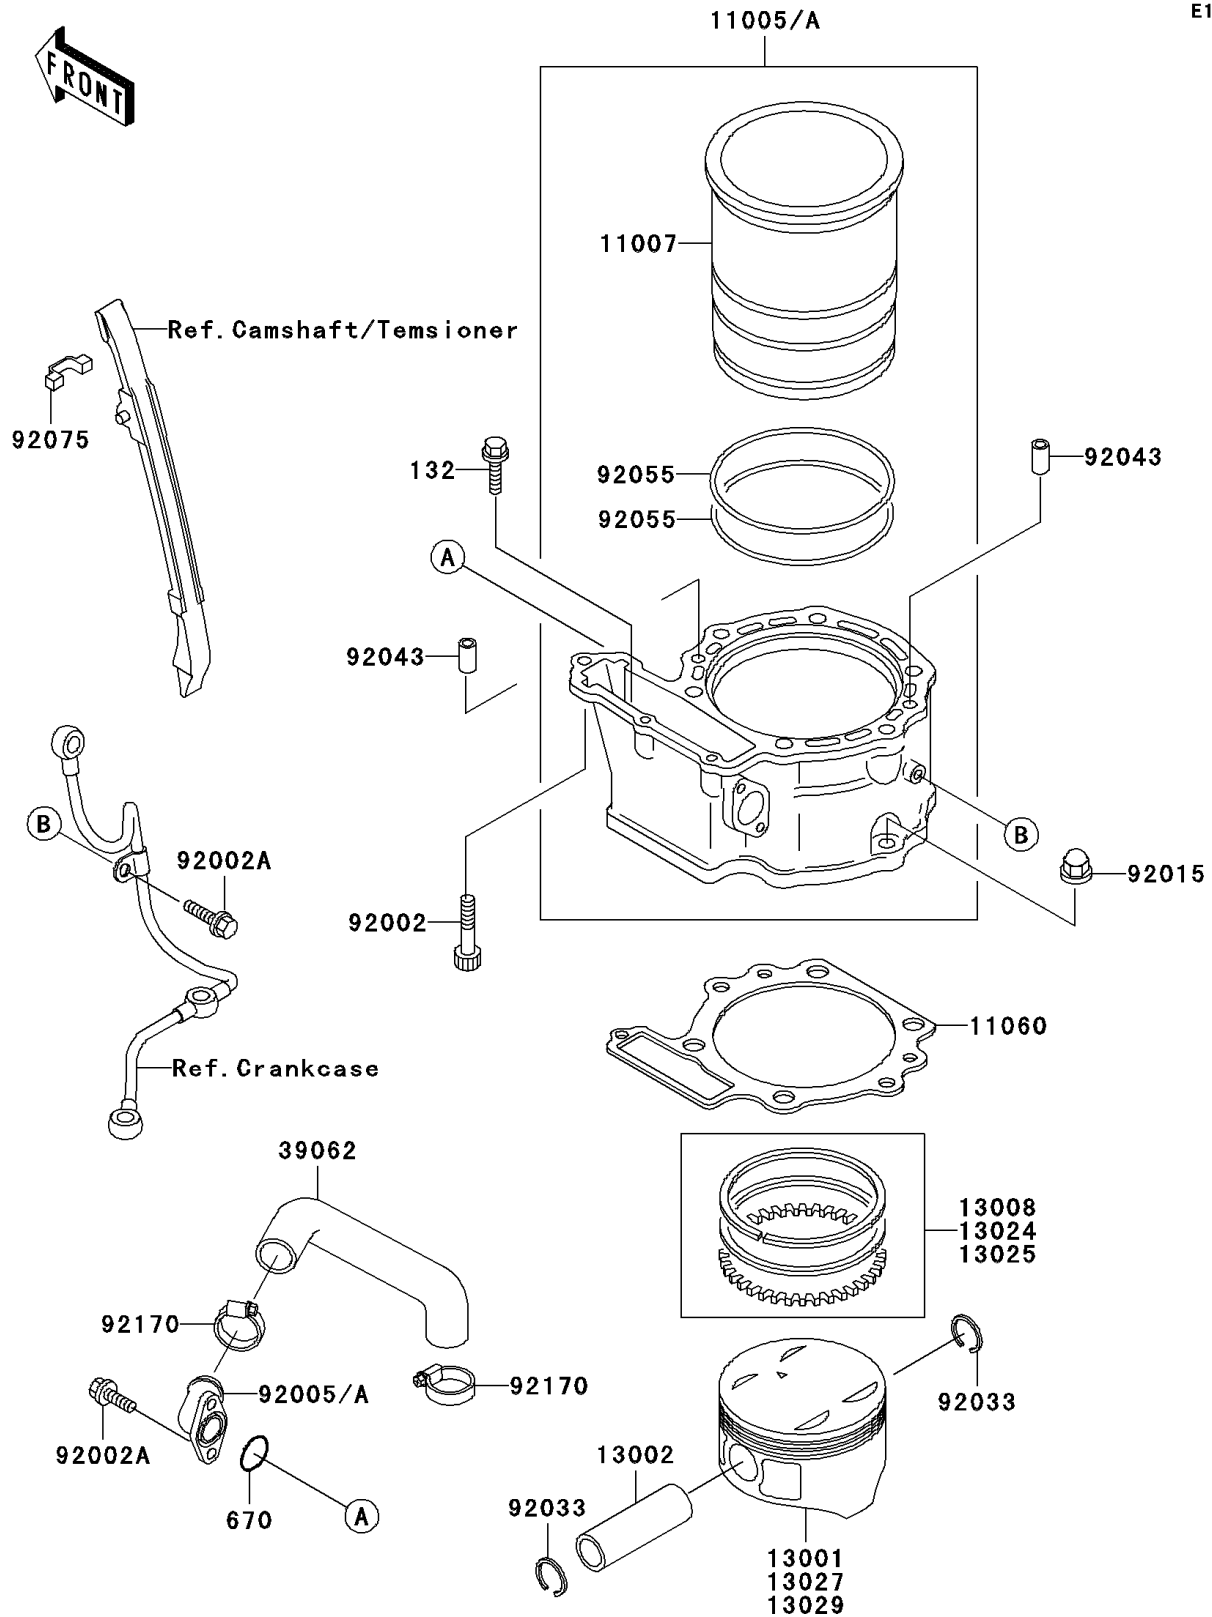

2000 KLR650

PARTS DIAGRAM

Cylinder/Piston(s)

E1120

2000 KLR650

PARTS LIST

Cylinder/Piston(s)

Kawasaki

Let the Good Times Roll®

ITEM NAME

PART NUMBER

QUANTITY
