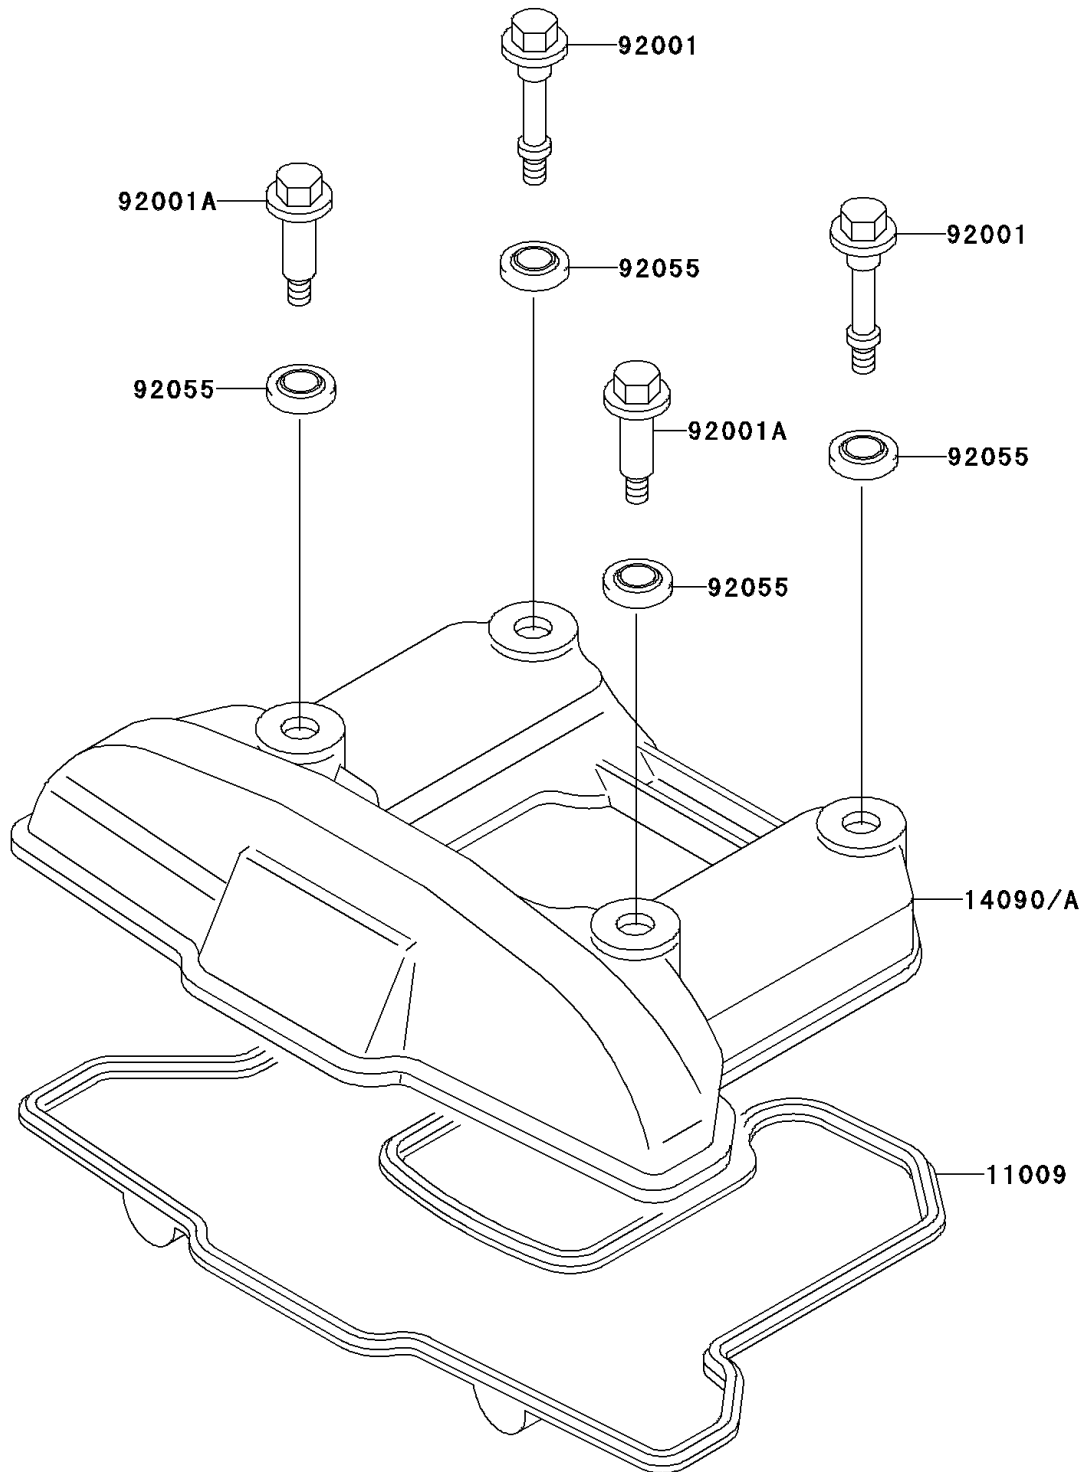

# 1999 KLR650

## PARTS DIAGRAM

### Cylinder Head Cover

E1112

## PARTS LIST