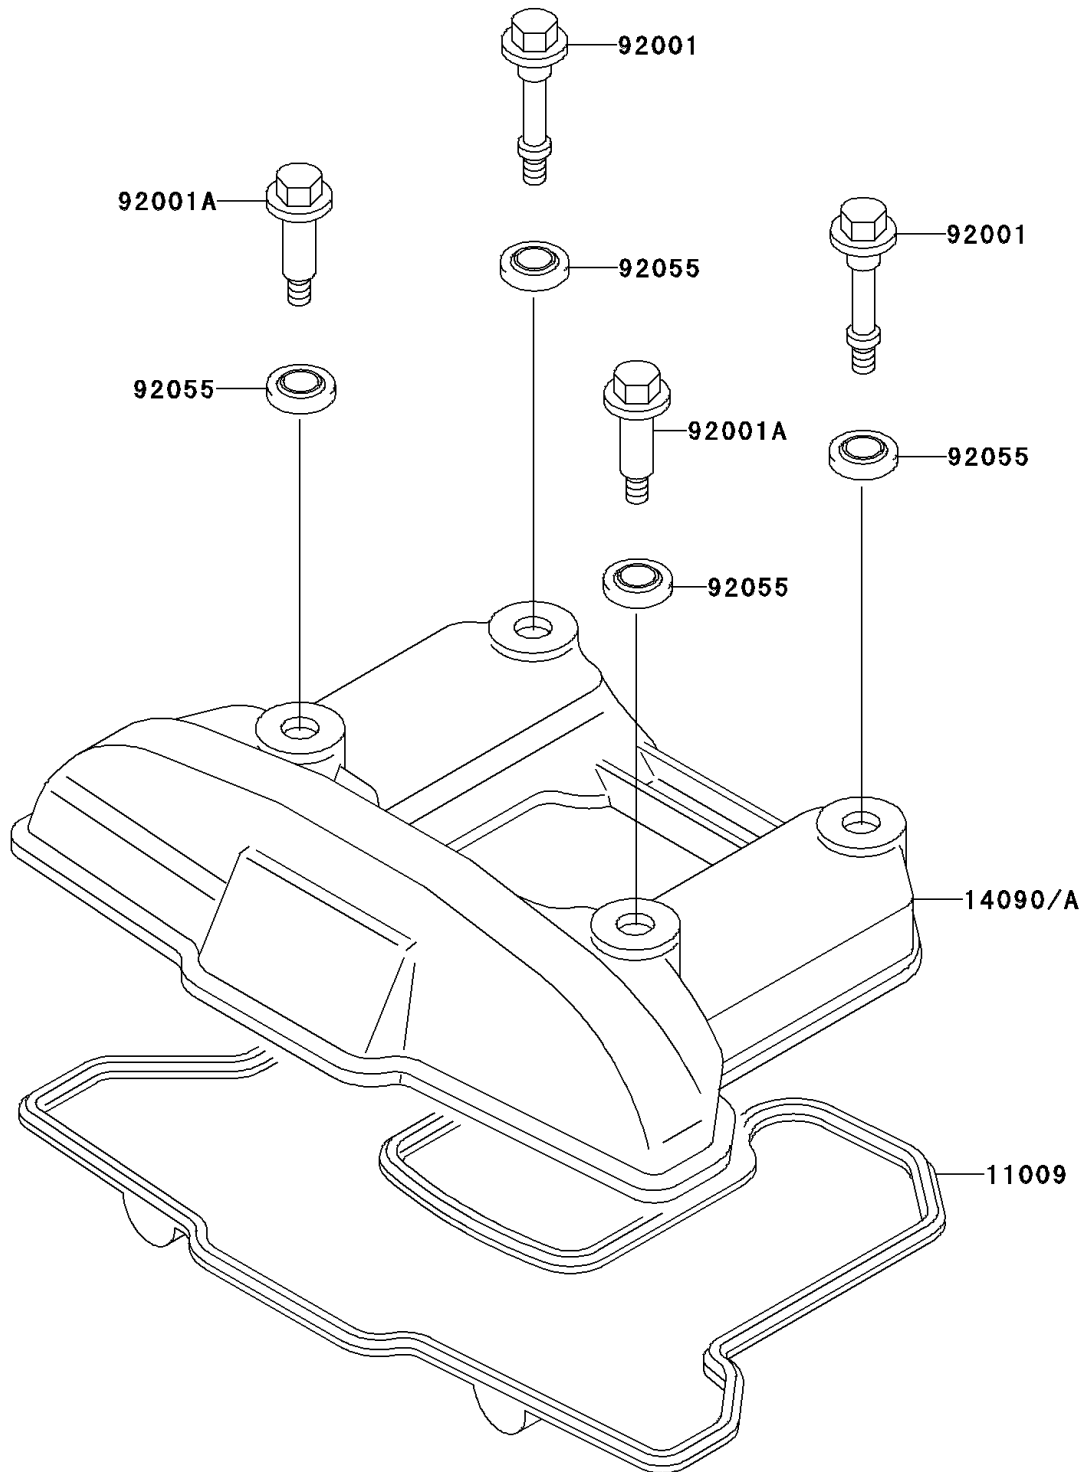

# 1997 KLR650

## PARTS DIAGRAM

### Cylinder Head Cover

E1112

## PARTS LIST