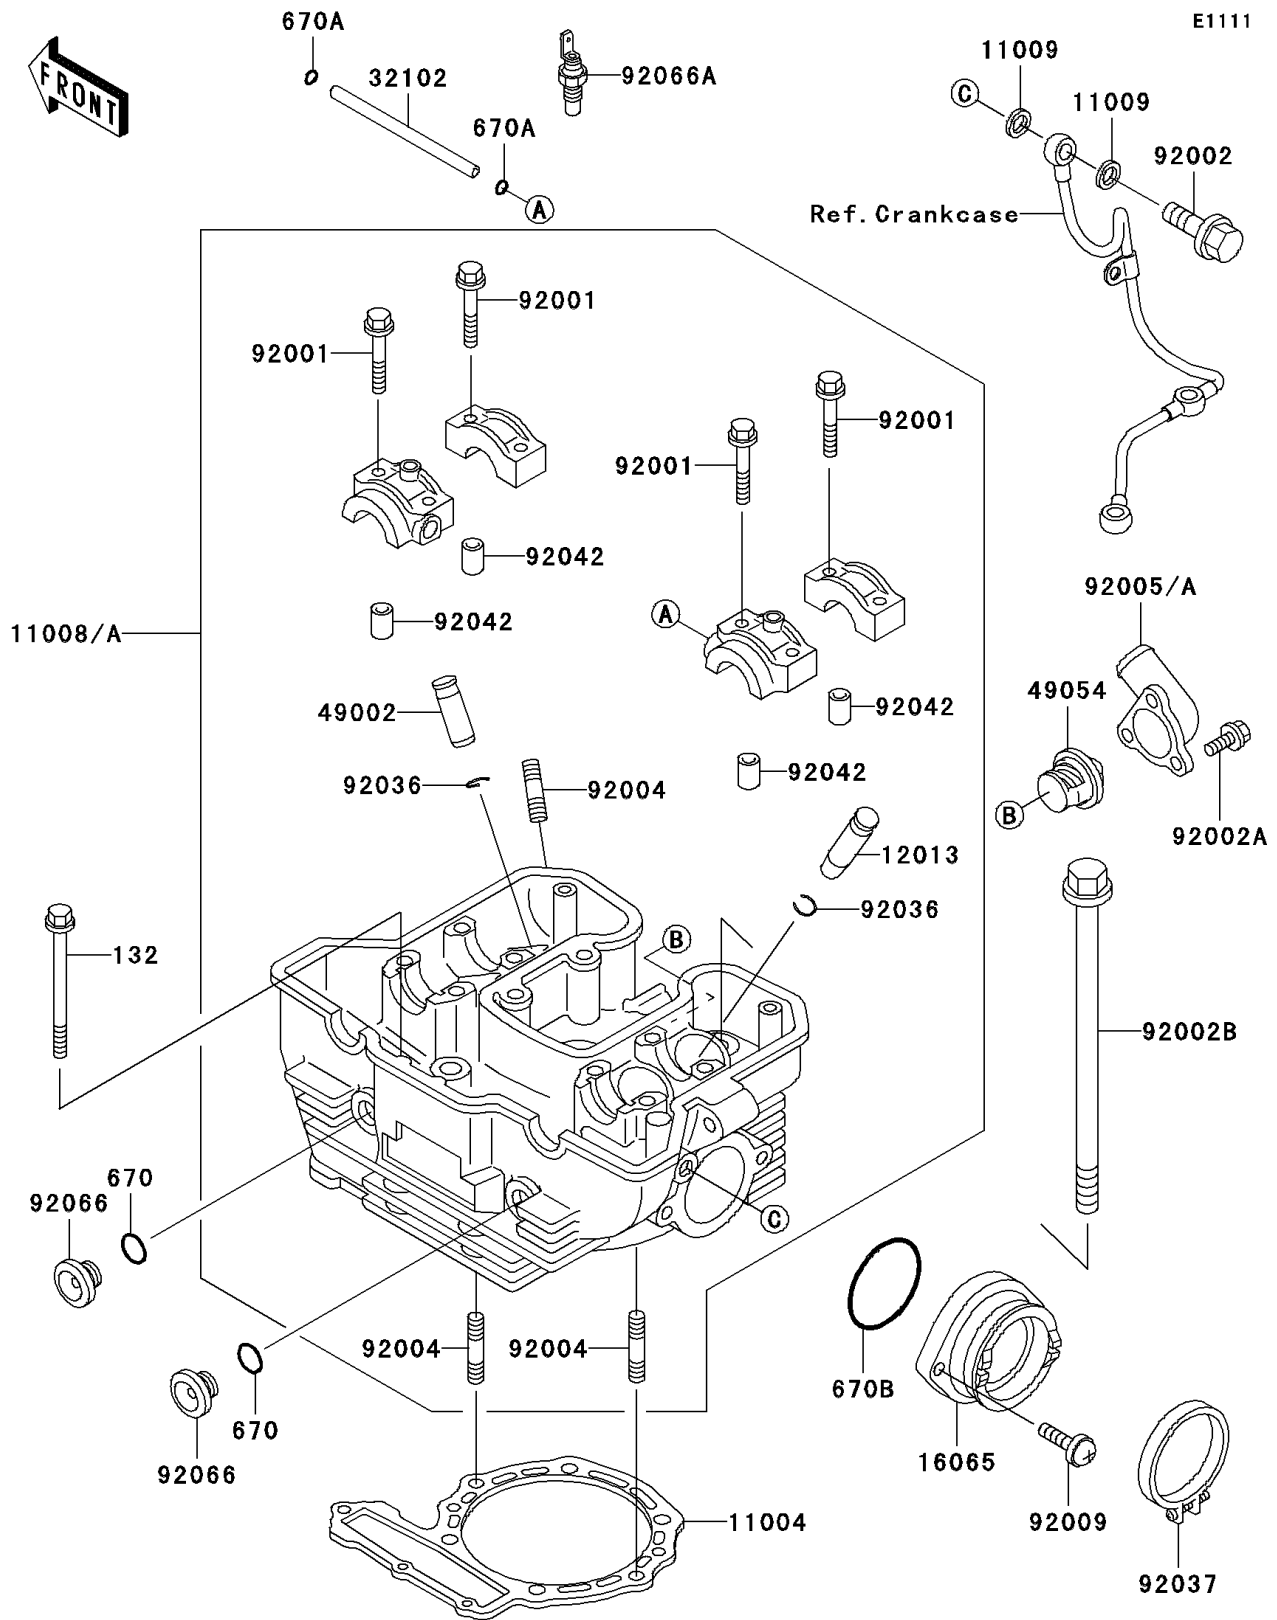

1999 KLR650

PARTS DIAGRAM

Cylinder Head

1999 KLR650

PARTS LIST

Cylinder Head

Kawasaki

Let the Good Times Roll®

ITEM NAME

PART NUMBER

QUANTITY
