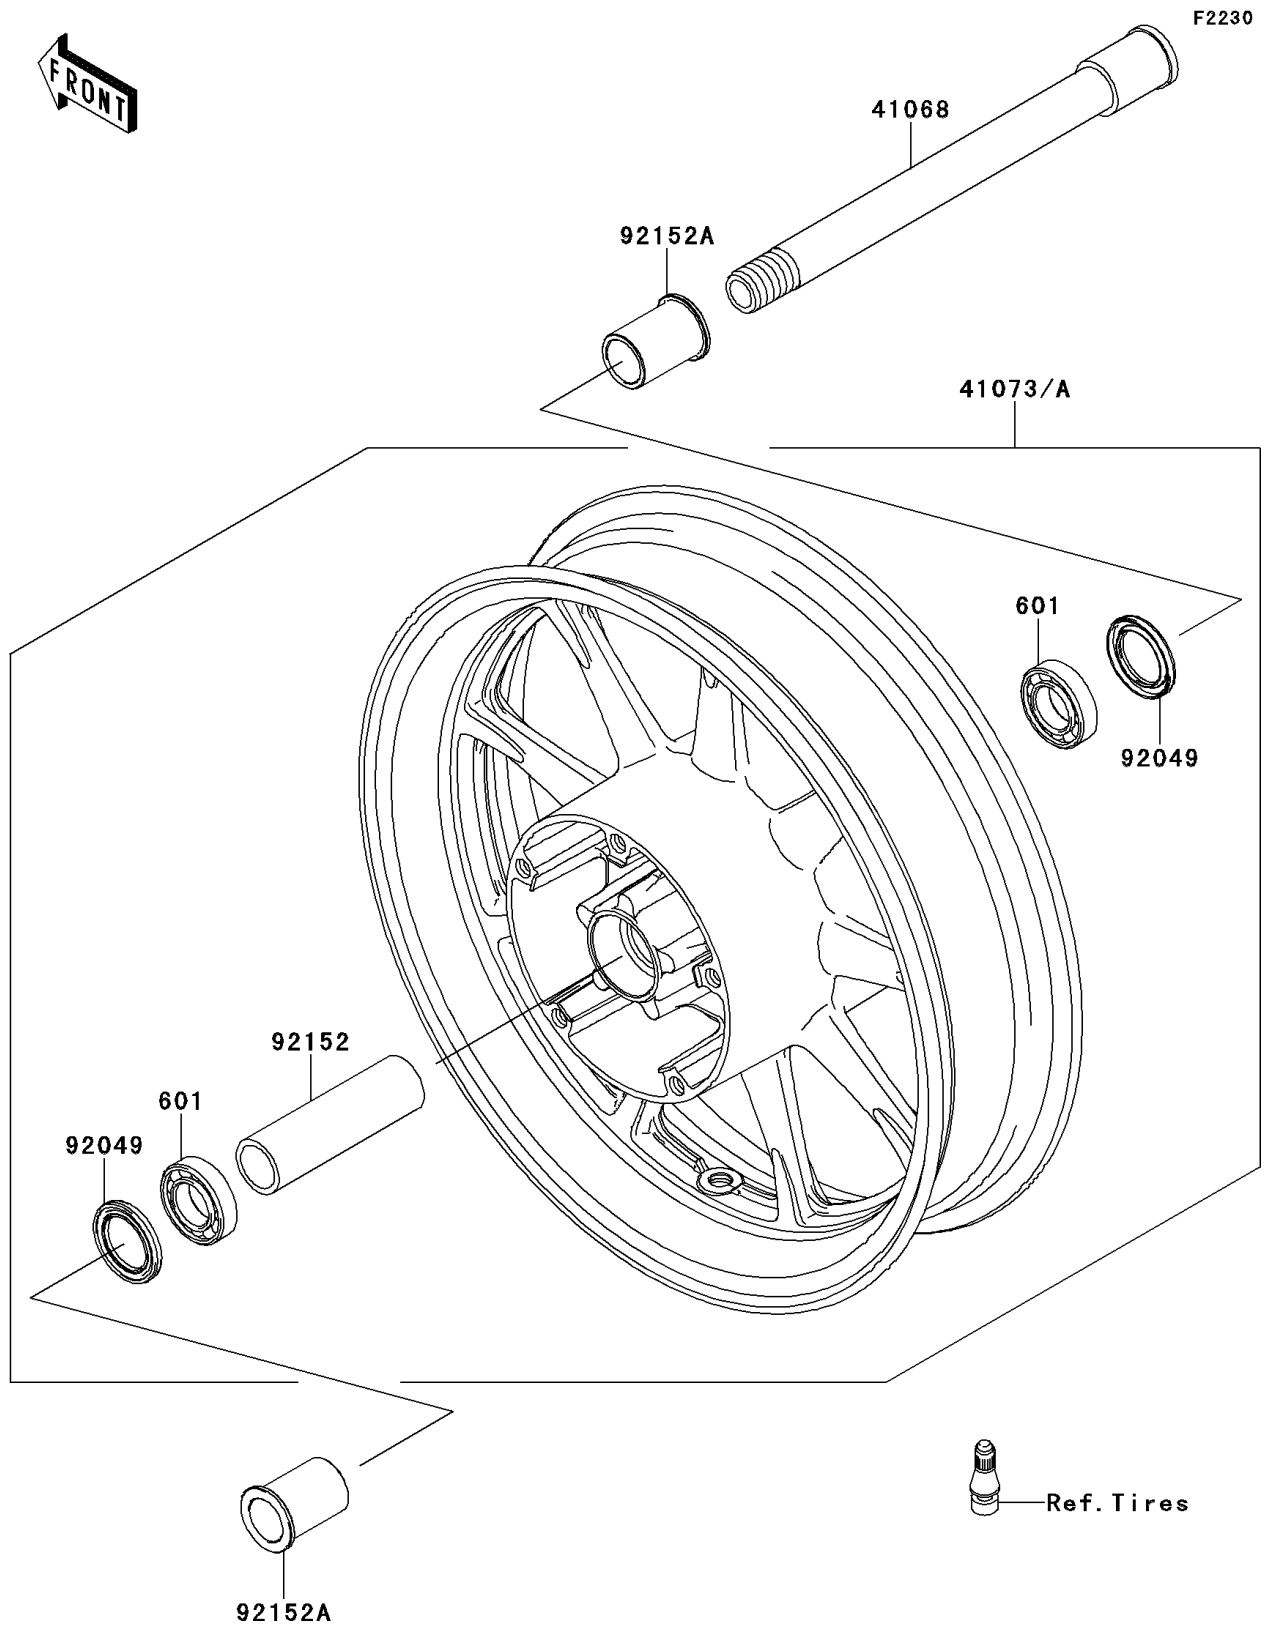

2013 VULCAN® 1700 VAQUERO®

Kawasaki
Let the Good Times Roll®

PARTS DIAGRAM

Front Wheel

2013 VULCAN® 1700 VAQUERO®

PARTS LIST

Front Wheel

ITEM NAME	PART NUMBER	QUANTITY
BEARING-BALL,#6005UU (Ref # 601)	601B6005UU	2
AXLE,FR (Ref # 41068)	41068-1465	1
WHEEL-ASSY,FR,BLACK (Ref # 41073)	41073-0135-R2	1
SEAL-OIL,BJN-C2 32X47X5 (Ref # 92049)	92049-0050	2
COLLAR,FR HUB,L=109 (Ref # 92152)	92152-1308	1
COLLAR,FR HUB,L=46.5 (Ref # 92152A)	92152-1492	2