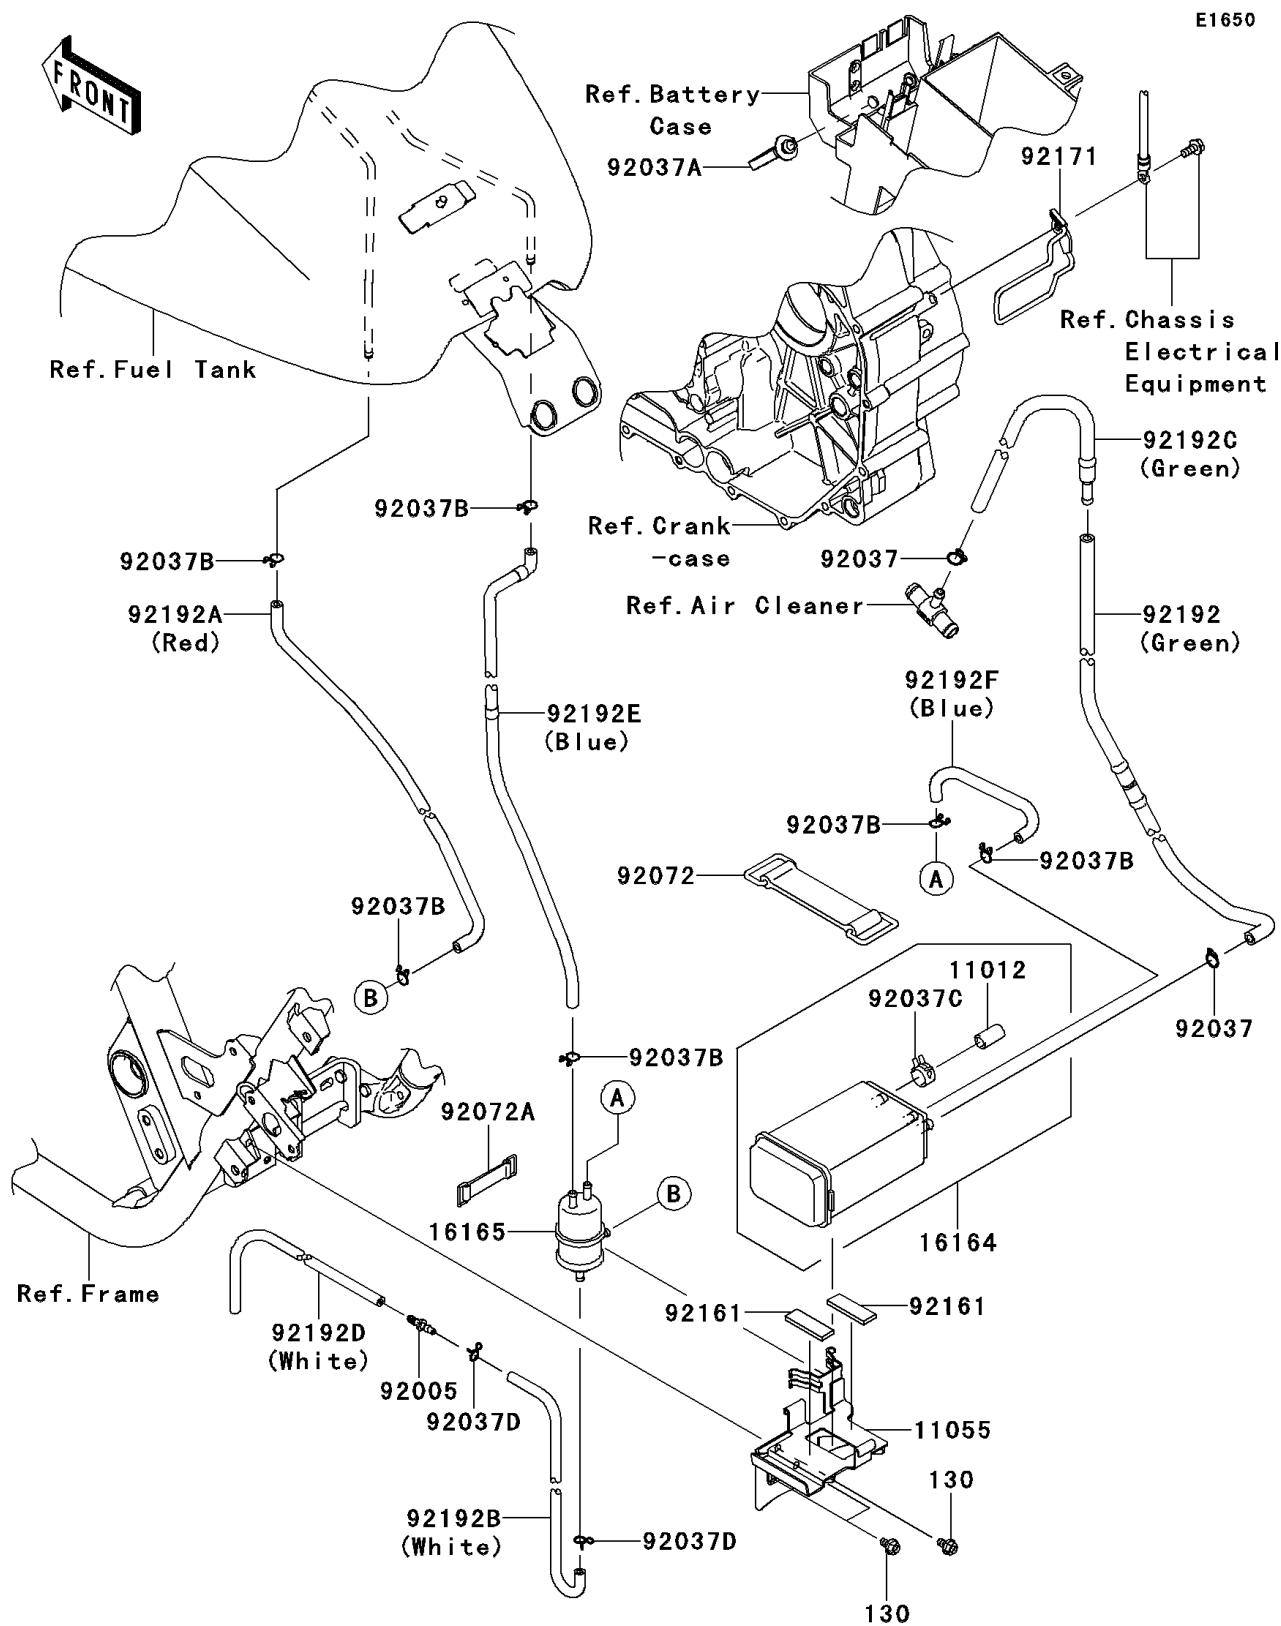

2013 VULCAN® 1700 VAQUERO®

Kawasaki

Let the Good Times Roll®

PARTS DIAGRAM

Fuel Evaporative System(JDF)(CA)

2013 VULCAN® 1700 VAQUERO®

PARTS LIST

Fuel Evaporative System(JDF)(CA)

ITEM NAME

PART NUMBER

QUANTITY
