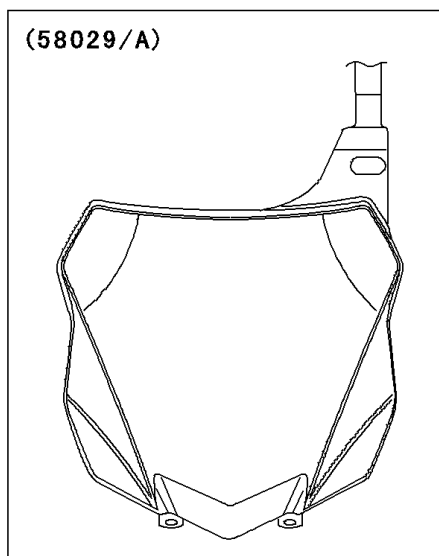

2014 KX™ 250F

PARTS DIAGRAM

Accessory

Kawasaki

Let the Good Times Roll®

F2910

(58029)	White
(58029A)	Ebony

WOD

2014 KX™ 250F

PARTS LIST

Accessory

ITEM NAME

PART NUMBER

QUANTITY
