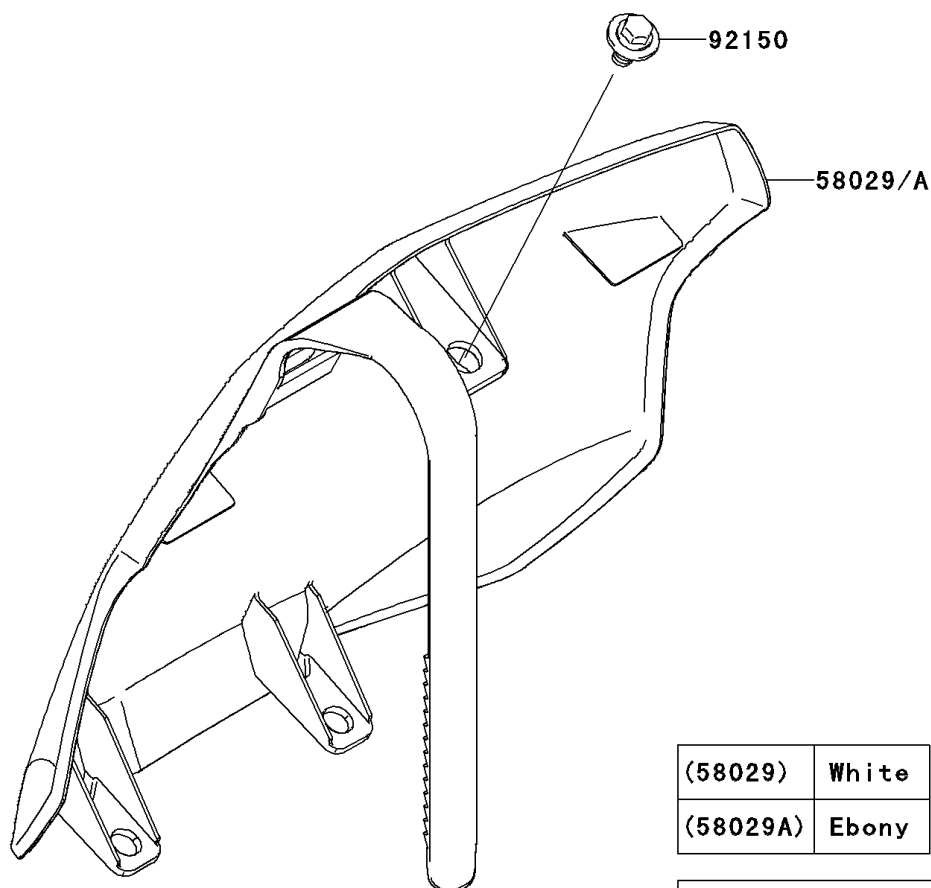

2014 KX™ 250F

PARTS DIAGRAM

Accessory

Kawasaki

Let the Good Times Roll®

F2910

(58029)	White
(58029A)	Ebony

WOD

2014 KX™ 250F

PARTS LIST

Accessory

ITEM NAME

PART NUMBER

QUANTITY
