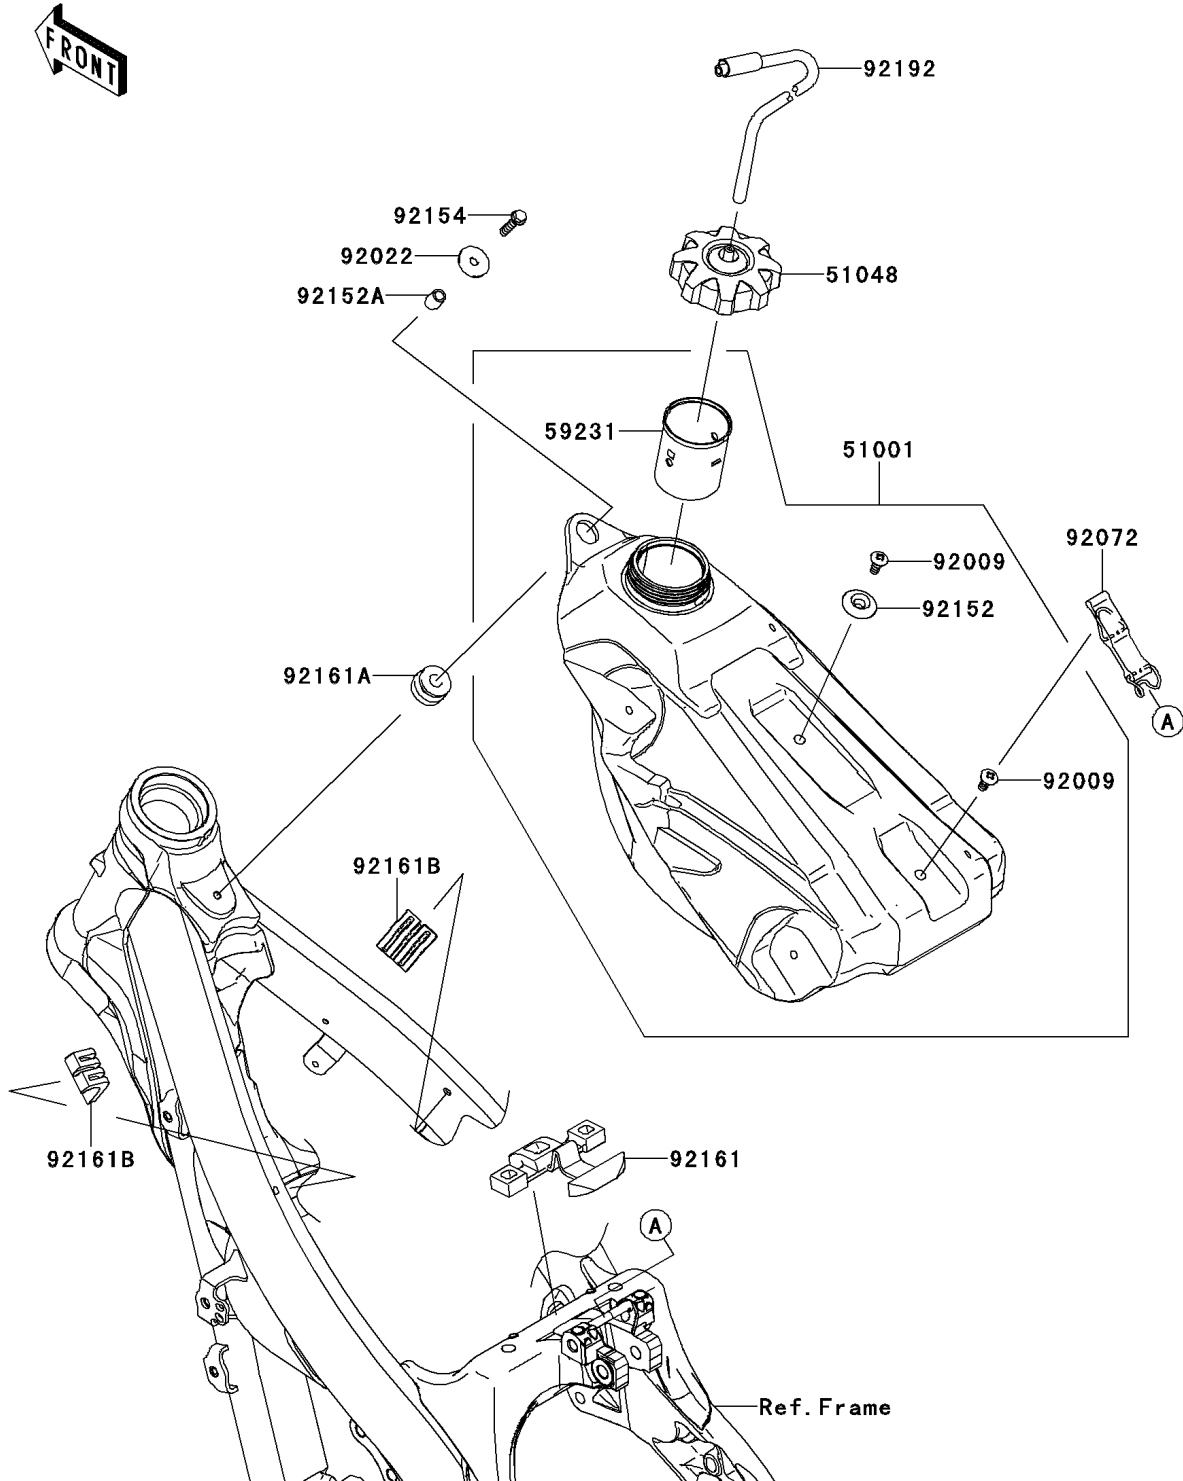

2014 KX™ 250F

PARTS DIAGRAM

Fuel Tank

F2410

2014 KX™ 250F

PARTS LIST

Fuel Tank

Kawasaki

Let the Good Times Roll®

ITEM NAME

PART NUMBER

QUANTITY
