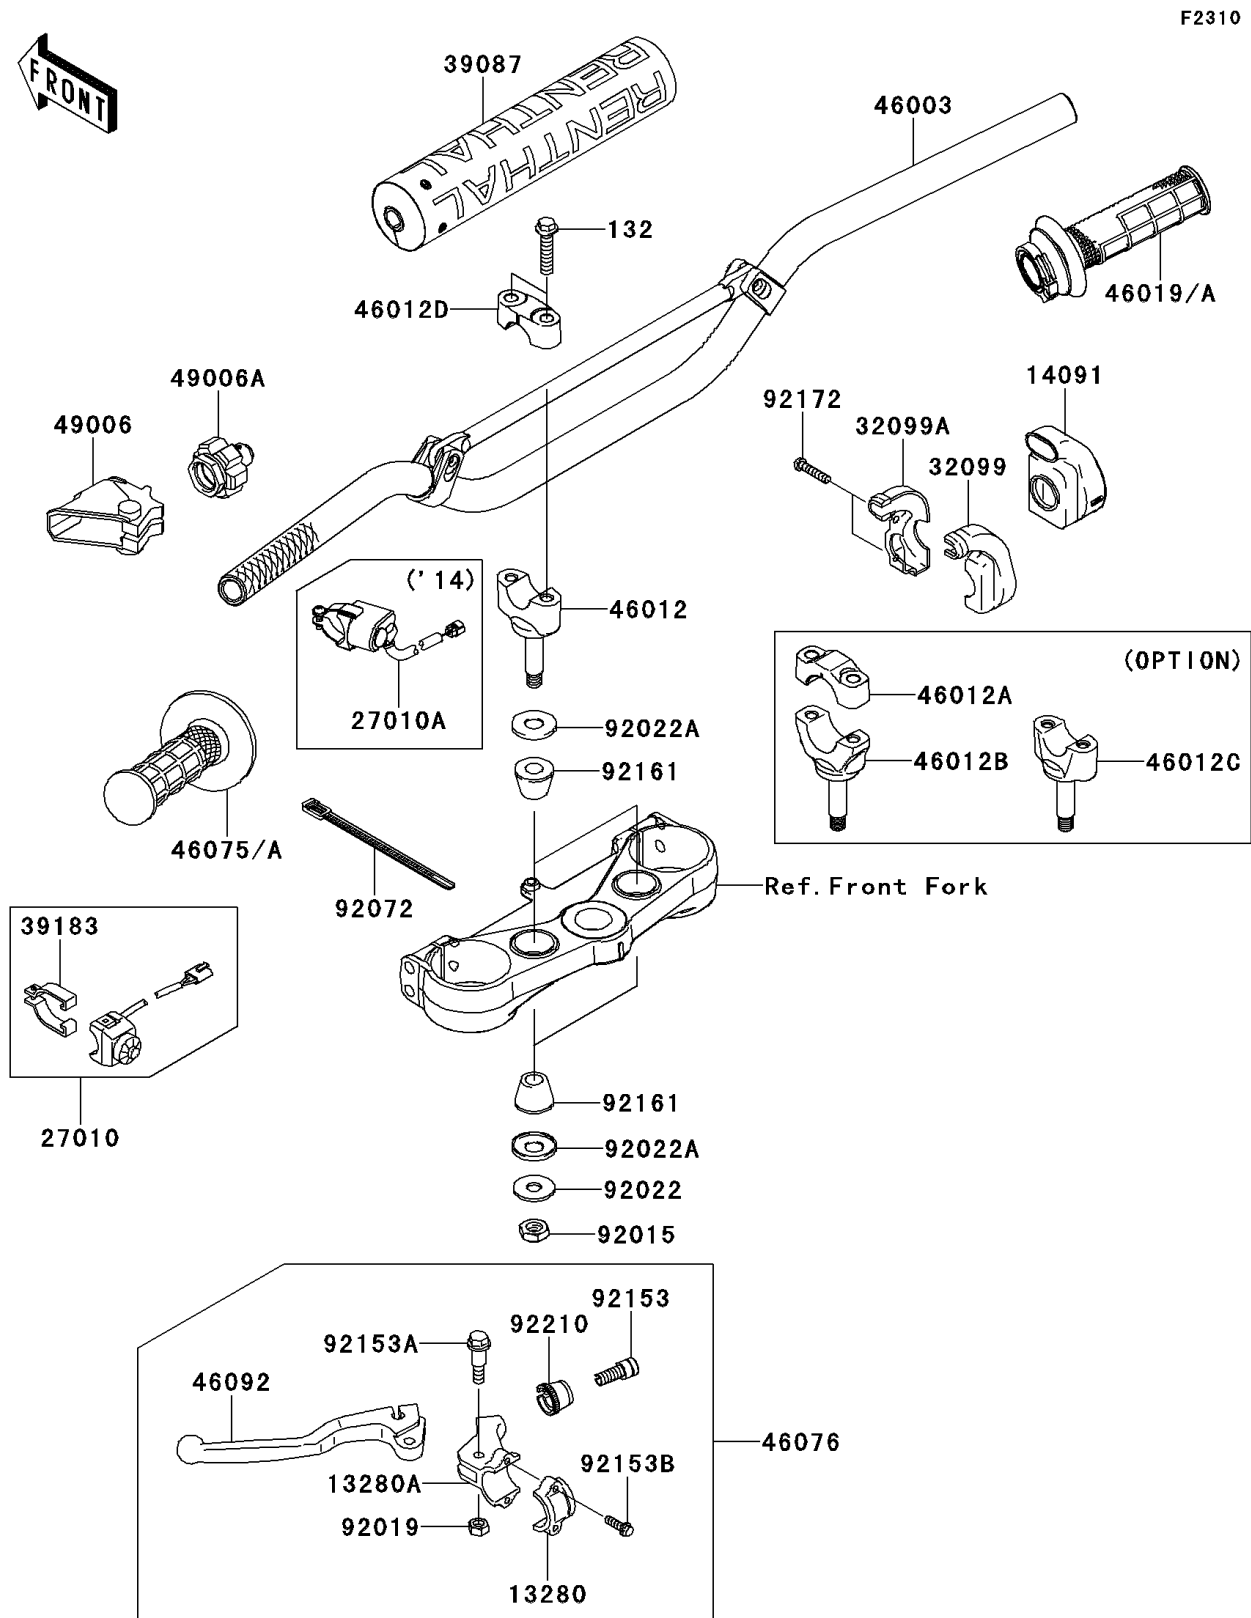

2014 KX™ 250F

PARTS DIAGRAM

Handlebar

2014 KX™ 250F

PARTS LIST

Handlebar

Kawasaki

Let the Good Times Roll®

ITEM NAME

PART NUMBER

QUANTITY
