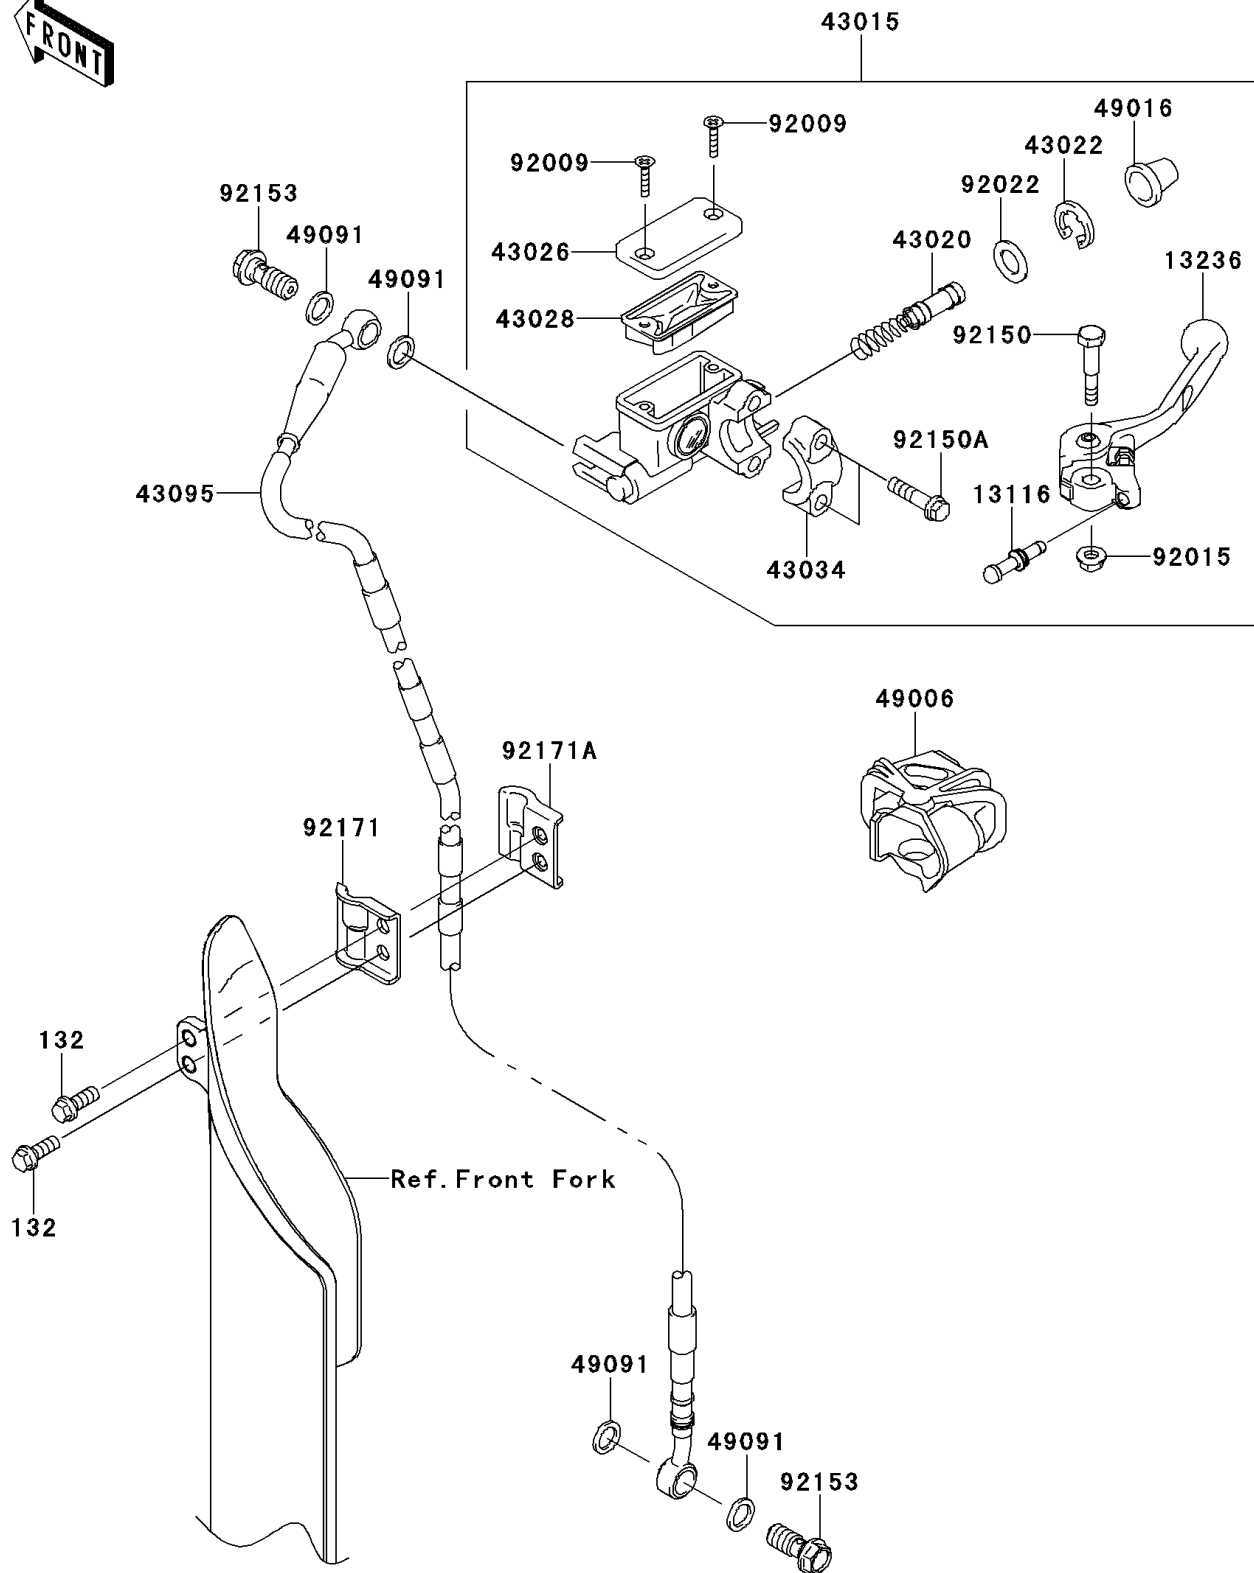

2014 KX™ 250F

PARTS DIAGRAM

Front Master Cylinder

F2291

2014 KX™ 250F

PARTS LIST

Front Master Cylinder

ITEM NAME

PART NUMBER

QUANTITY
