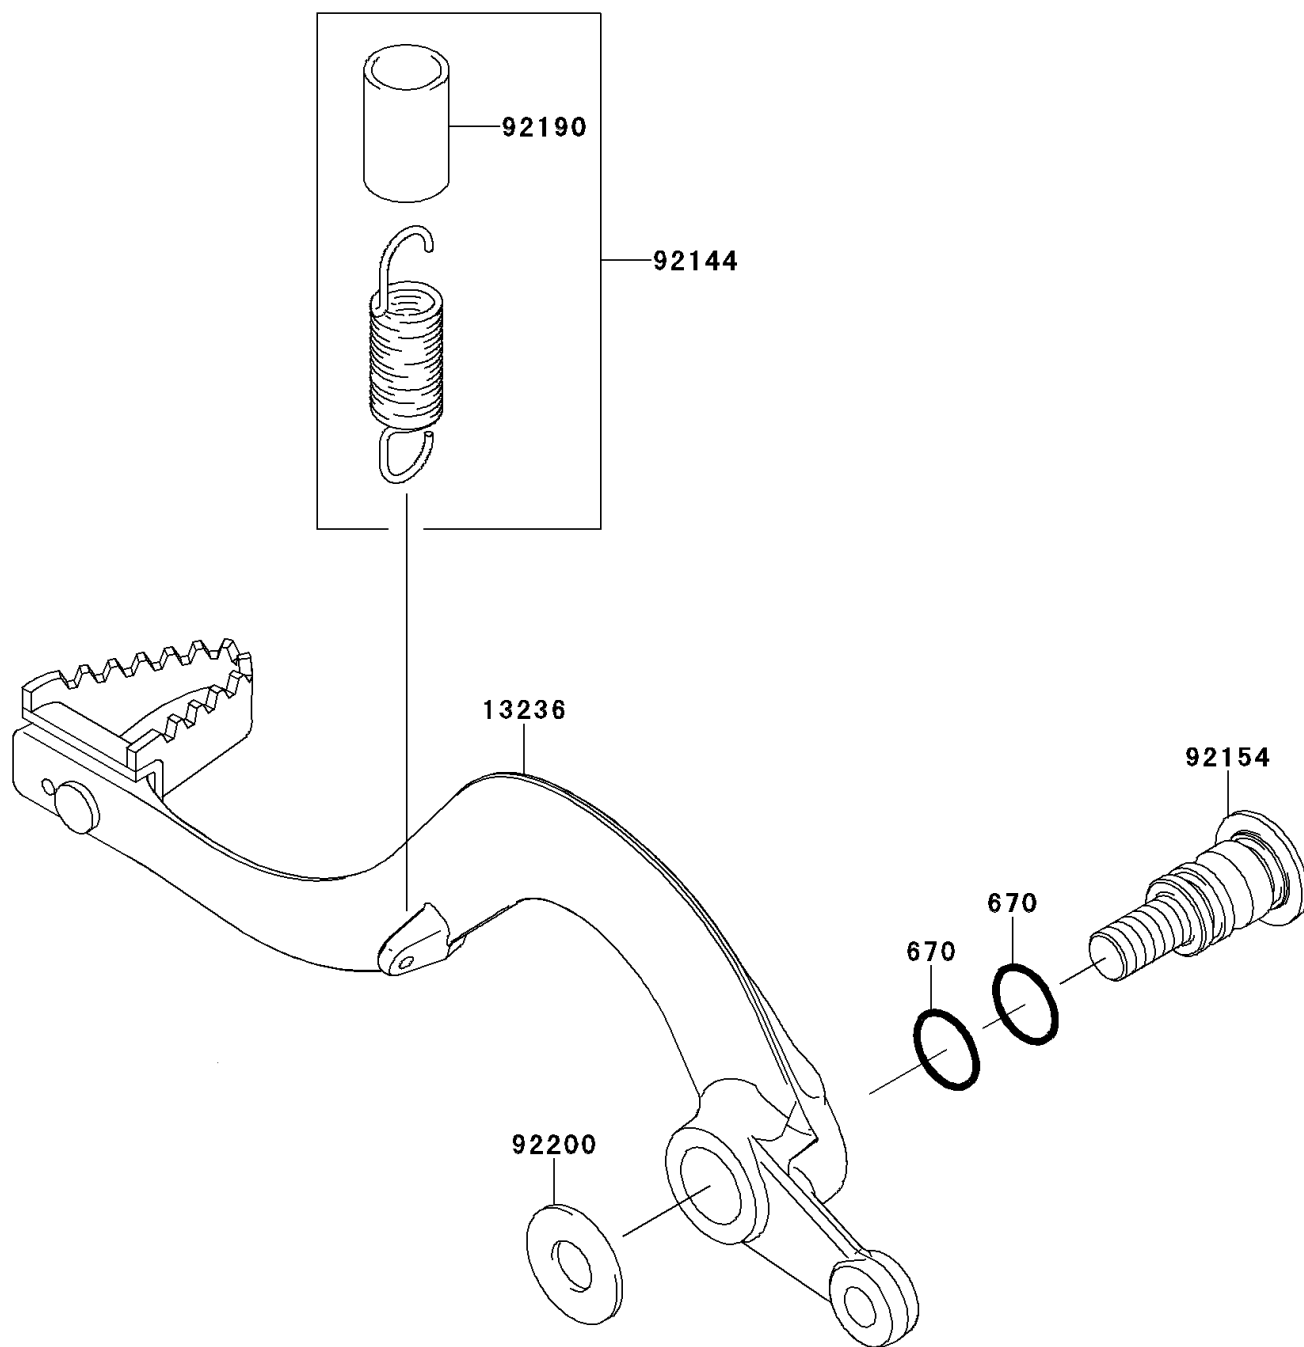

2014 KX™ 250F

PARTS DIAGRAM

Brake Pedal

Kawasaki

Let the Good Times Roll®

F2260

2014 KX™ 250F

PARTS LIST

Brake Pedal

Kawasaki

Let the Good Times Roll®

ITEM NAME

PART NUMBER

QUANTITY
