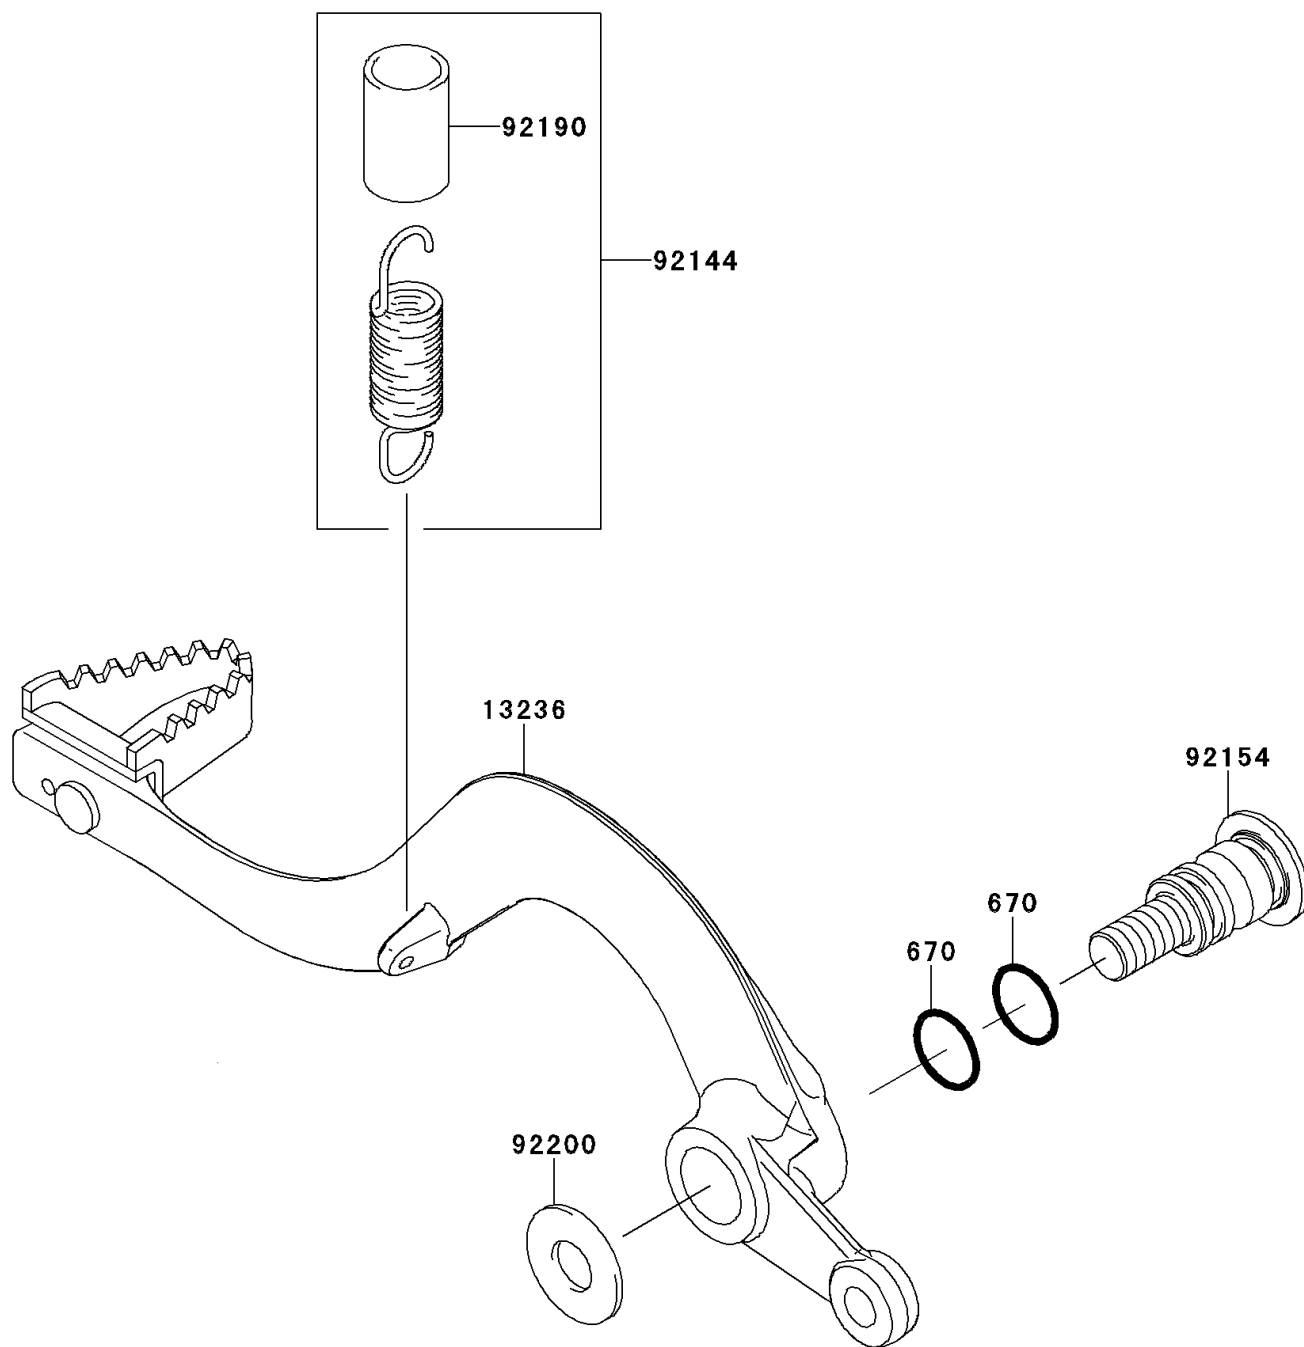

2014 KX™ 250F

PARTS DIAGRAM

Brake Pedal

F2260

2014 KX™ 250F

PARTS LIST

Brake Pedal

ITEM NAME	PART NUMBER	QUANTITY
O RING,12MM (Ref # 670)	670B2012	2
LEVER-COMP,BRAKE PEDAL (Ref # 13236)	13236-0097	1
SPRING,BRAKE PEDAL RETURN (Ref # 92144)	92144-1752	1
BOLT,BRAKE PEDAL,10MM (Ref # 92154)	92154-0516	1
TUBE,13X16X25 (Ref # 92190)	92190-1488	1
WASHER,10.5X24X1.5 (Ref # 92200)	92200-0154	1