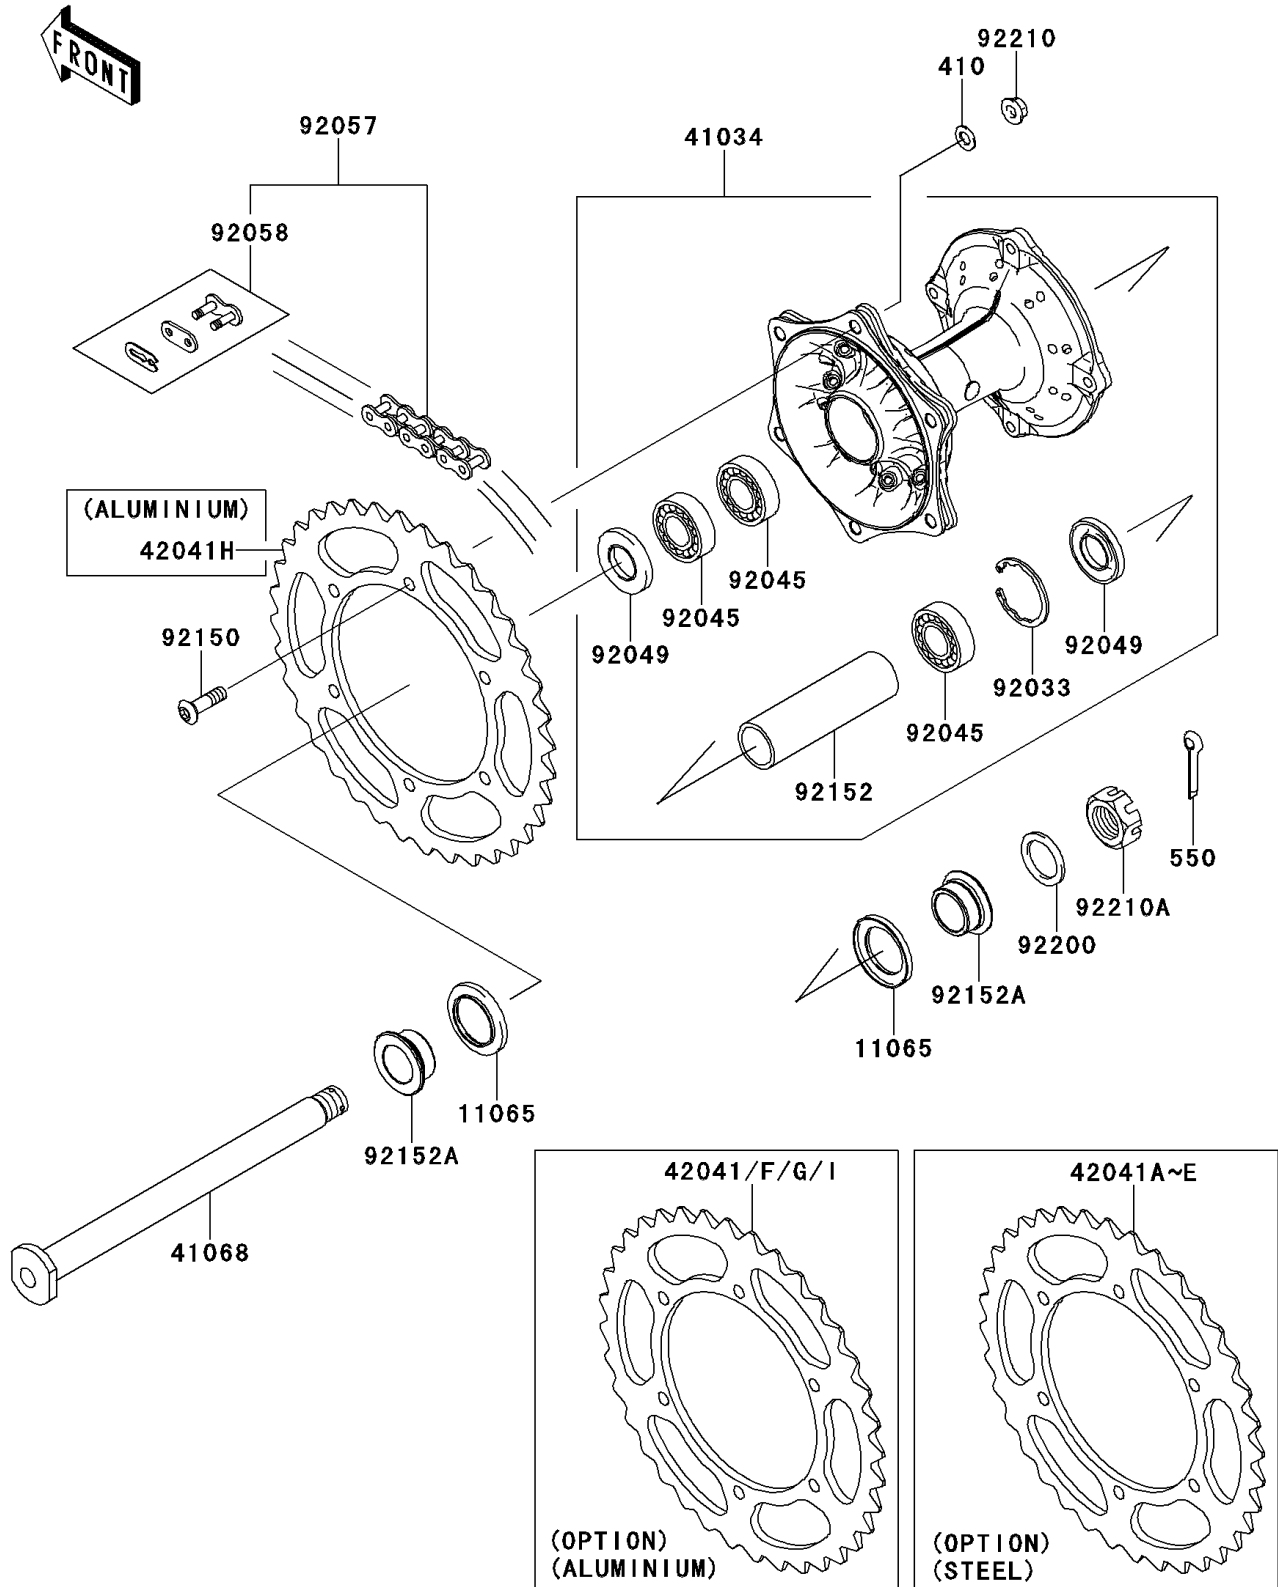

## PARTS DIAGRAM

### Rear Hub

F2240

## PARTS LIST

### Rear Hub

**Kawasaki**

Let the Good Times Roll®

**ITEM NAME**

**PART NUMBER**

**QUANTITY**

---