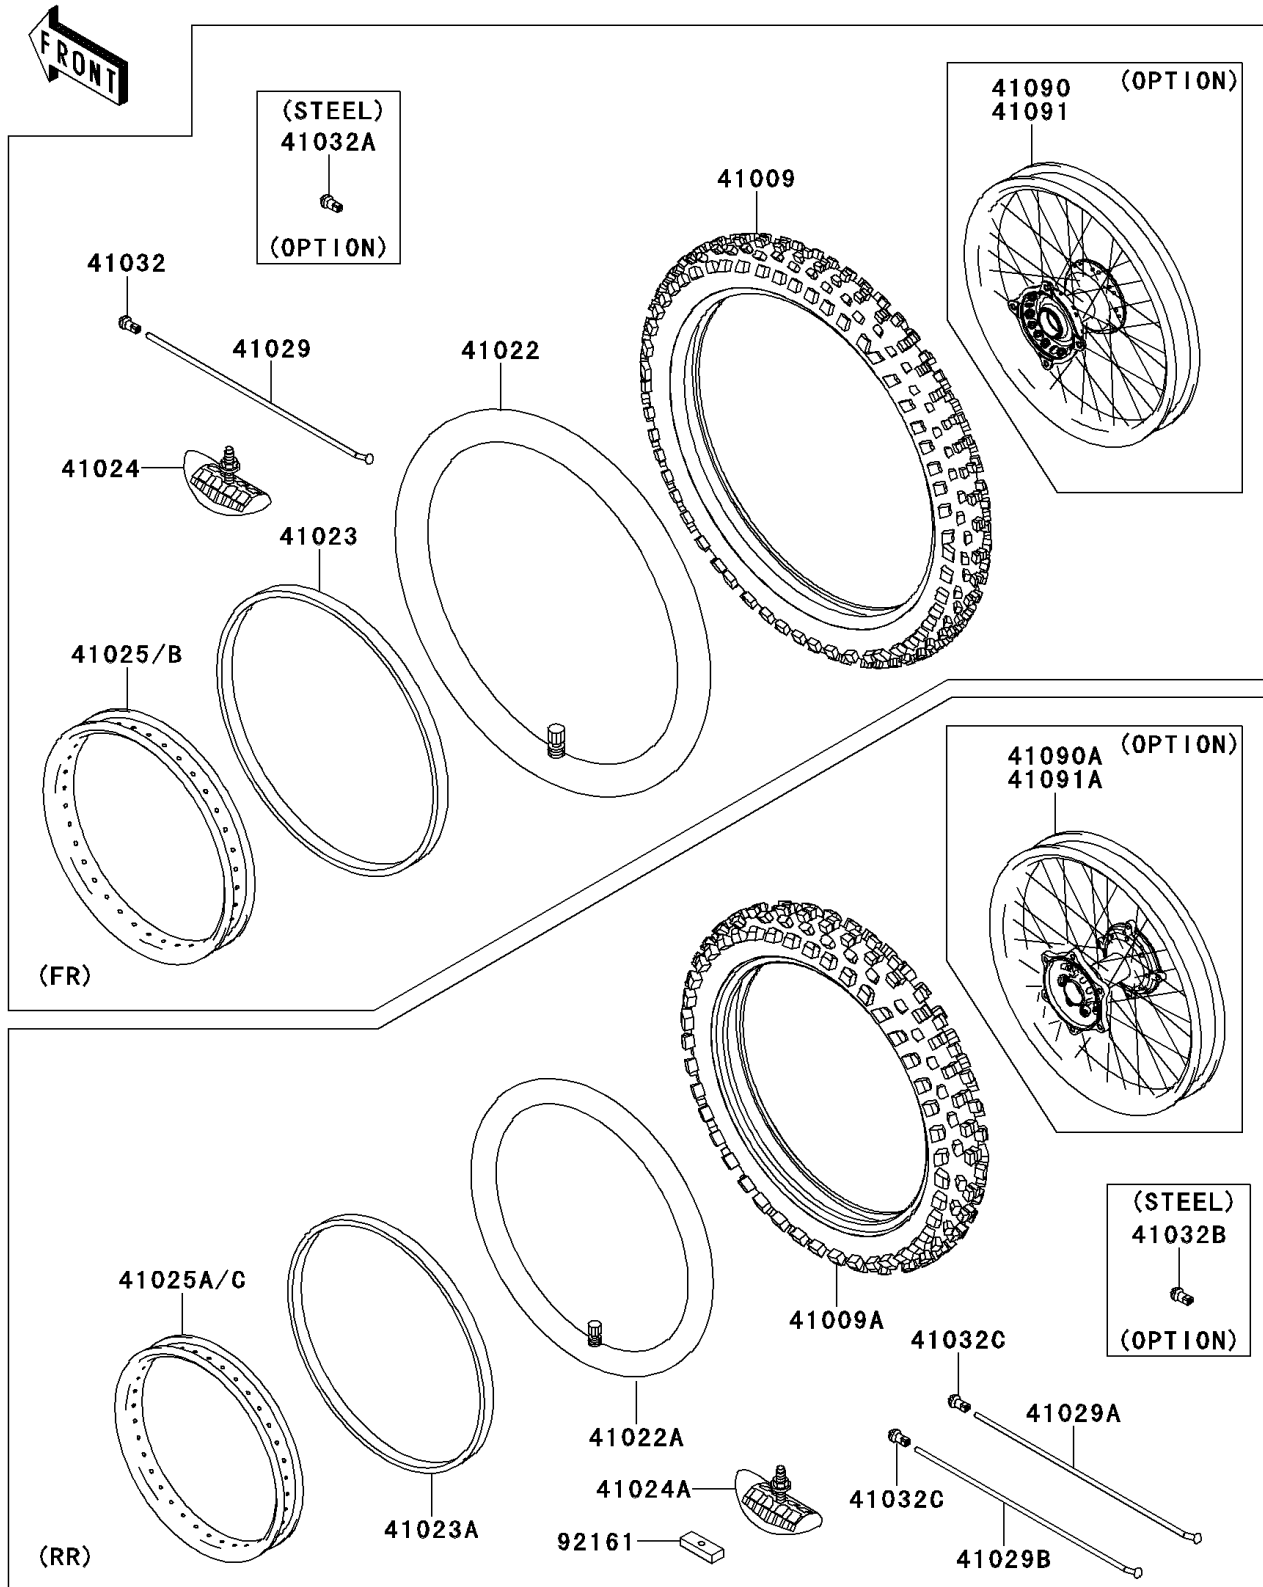

2014 KX™ 250F

PARTS DIAGRAM

Wheels/Tires

F2210

2014 KX™ 250F

PARTS LIST

Wheels/Tires

ITEM NAME

PART NUMBER

QUANTITY
