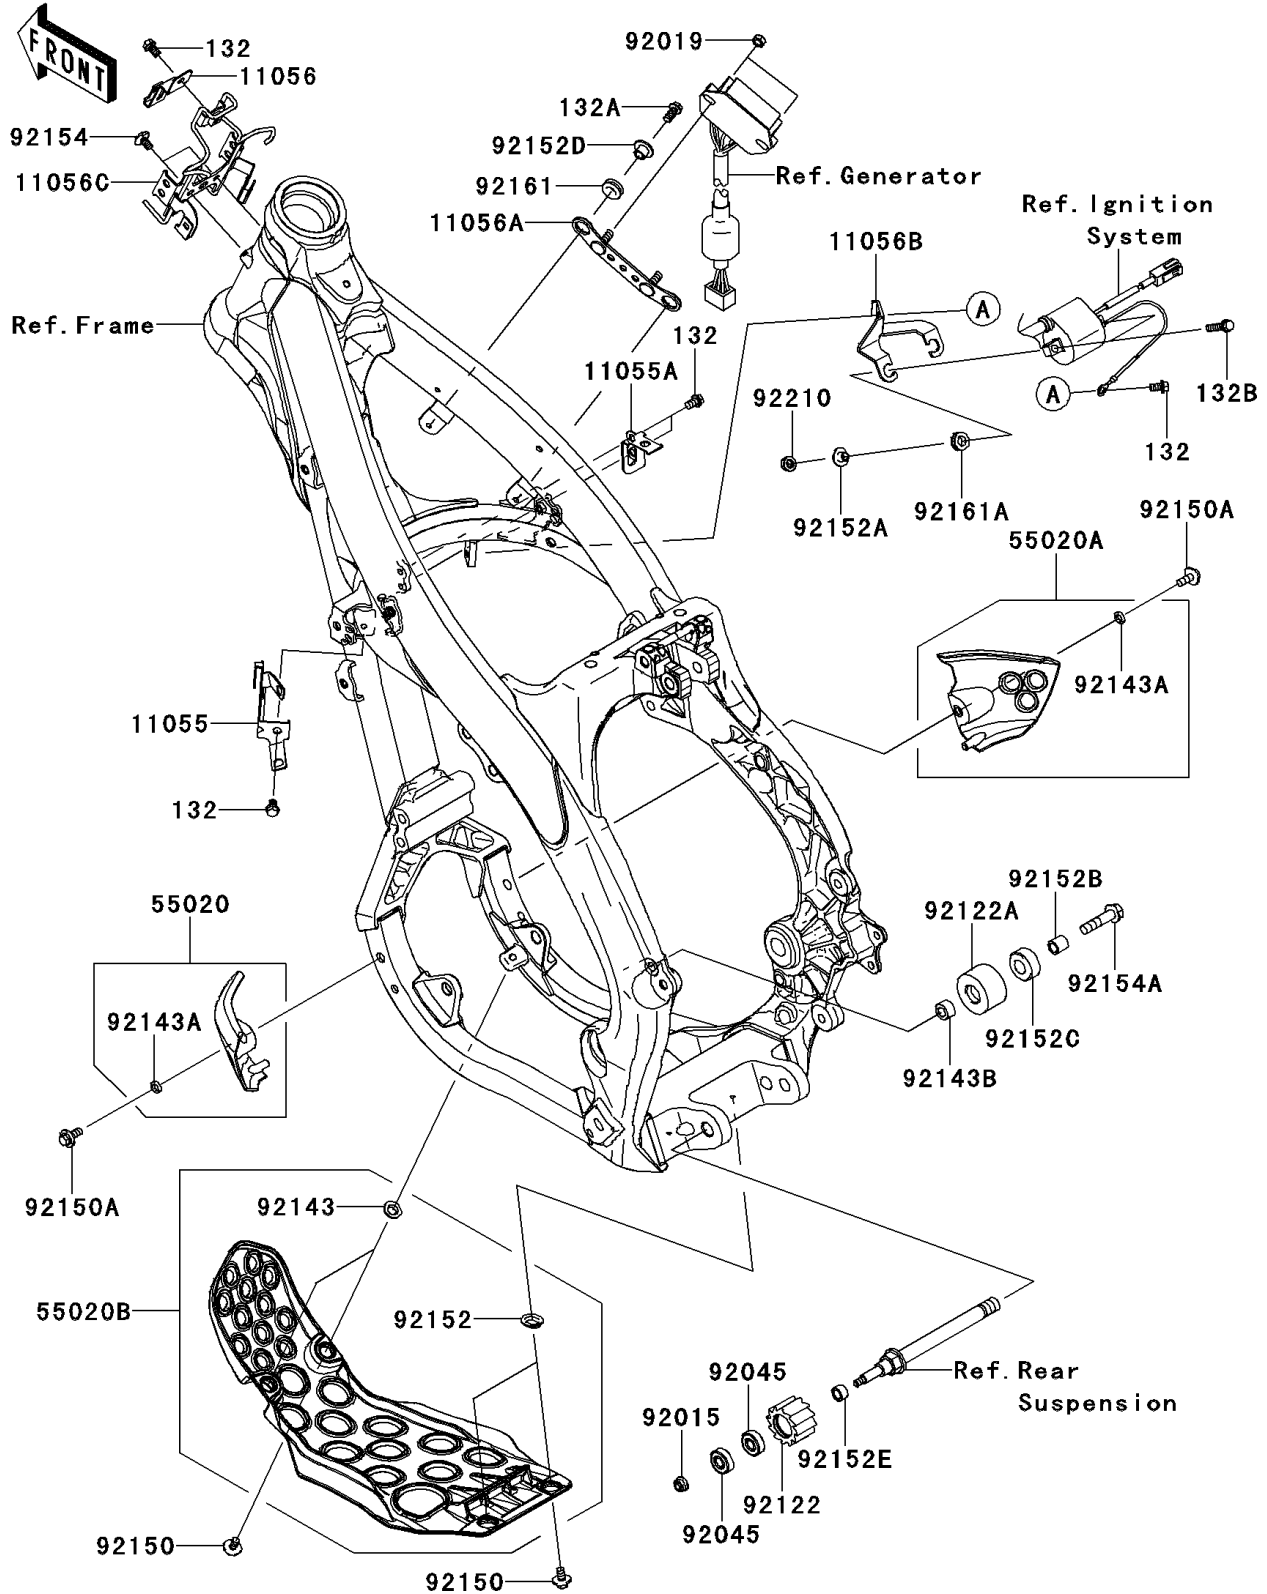

2014 KX™ 250F

PARTS DIAGRAM

Frame Fittings

F2131

2014 KX™ 250F

PARTS LIST

Frame Fittings

ITEM NAME

PART NUMBER

QUANTITY
