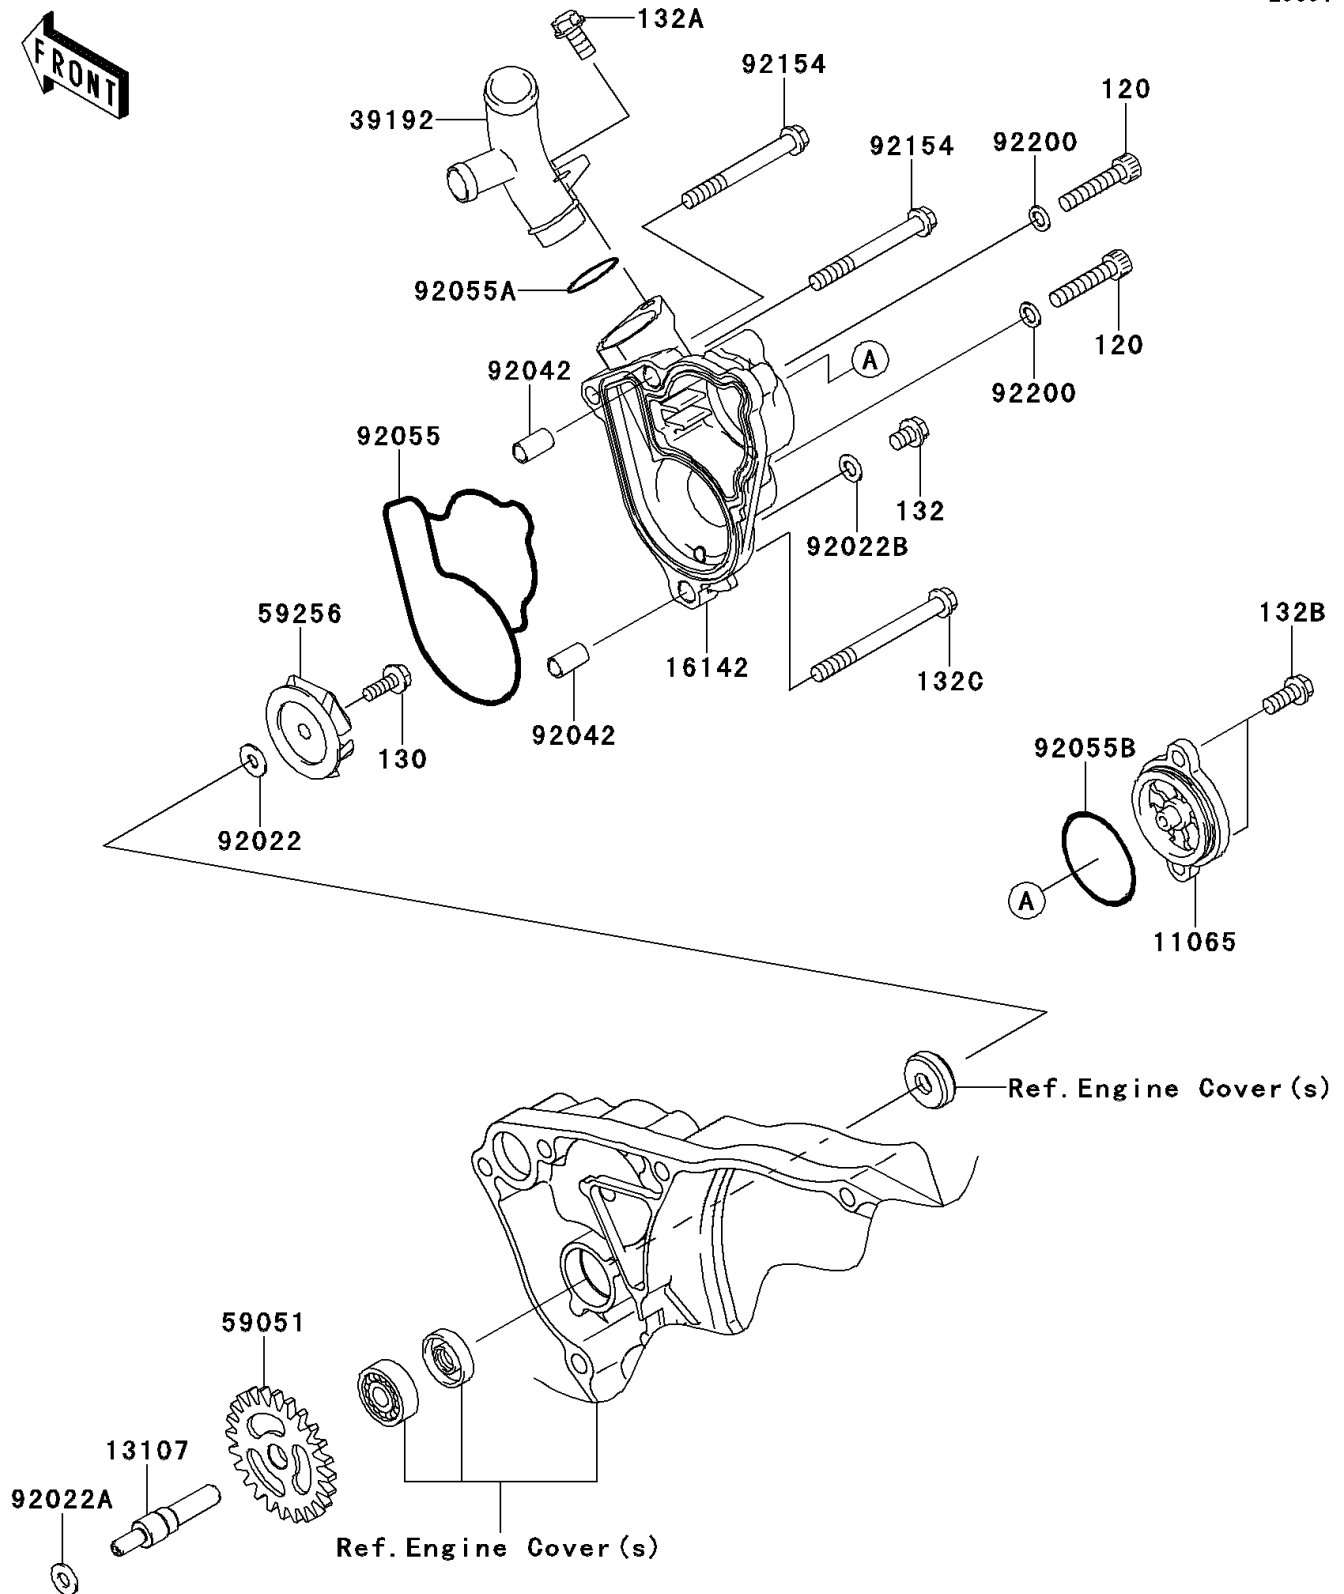

2014 KX™ 250F

PARTS DIAGRAM

Water Pump

E3031

2014 KX™ 250F

PARTS LIST

Water Pump

Kawasaki

Let the Good Times Roll®

ITEM NAME

PART NUMBER

QUANTITY
