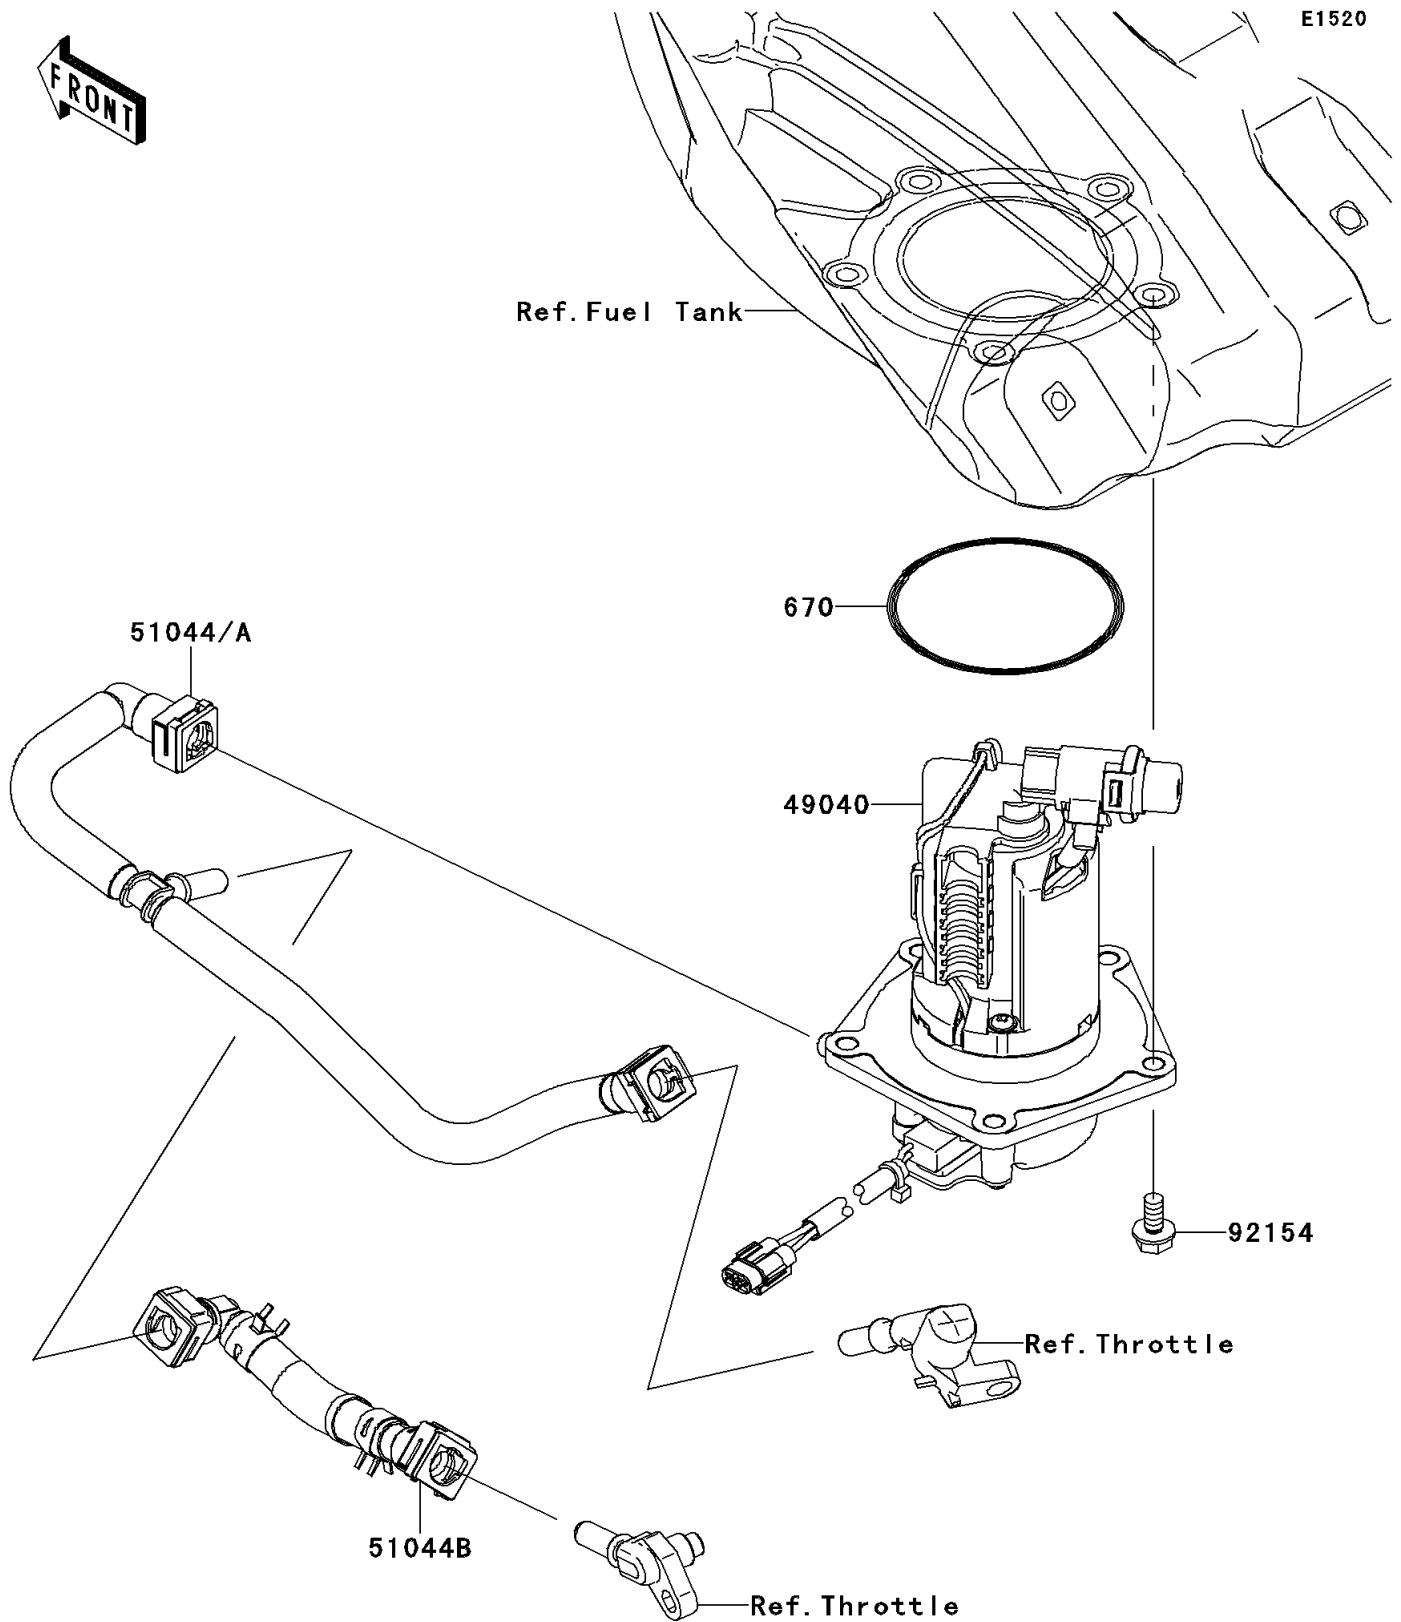

2014 KX™ 250F

PARTS DIAGRAM

Fuel Pump

2014 KX™ 250F

PARTS LIST

Fuel Pump

Kawasaki

Let the Good Times Roll®

ITEM NAME

PART NUMBER

QUANTITY
