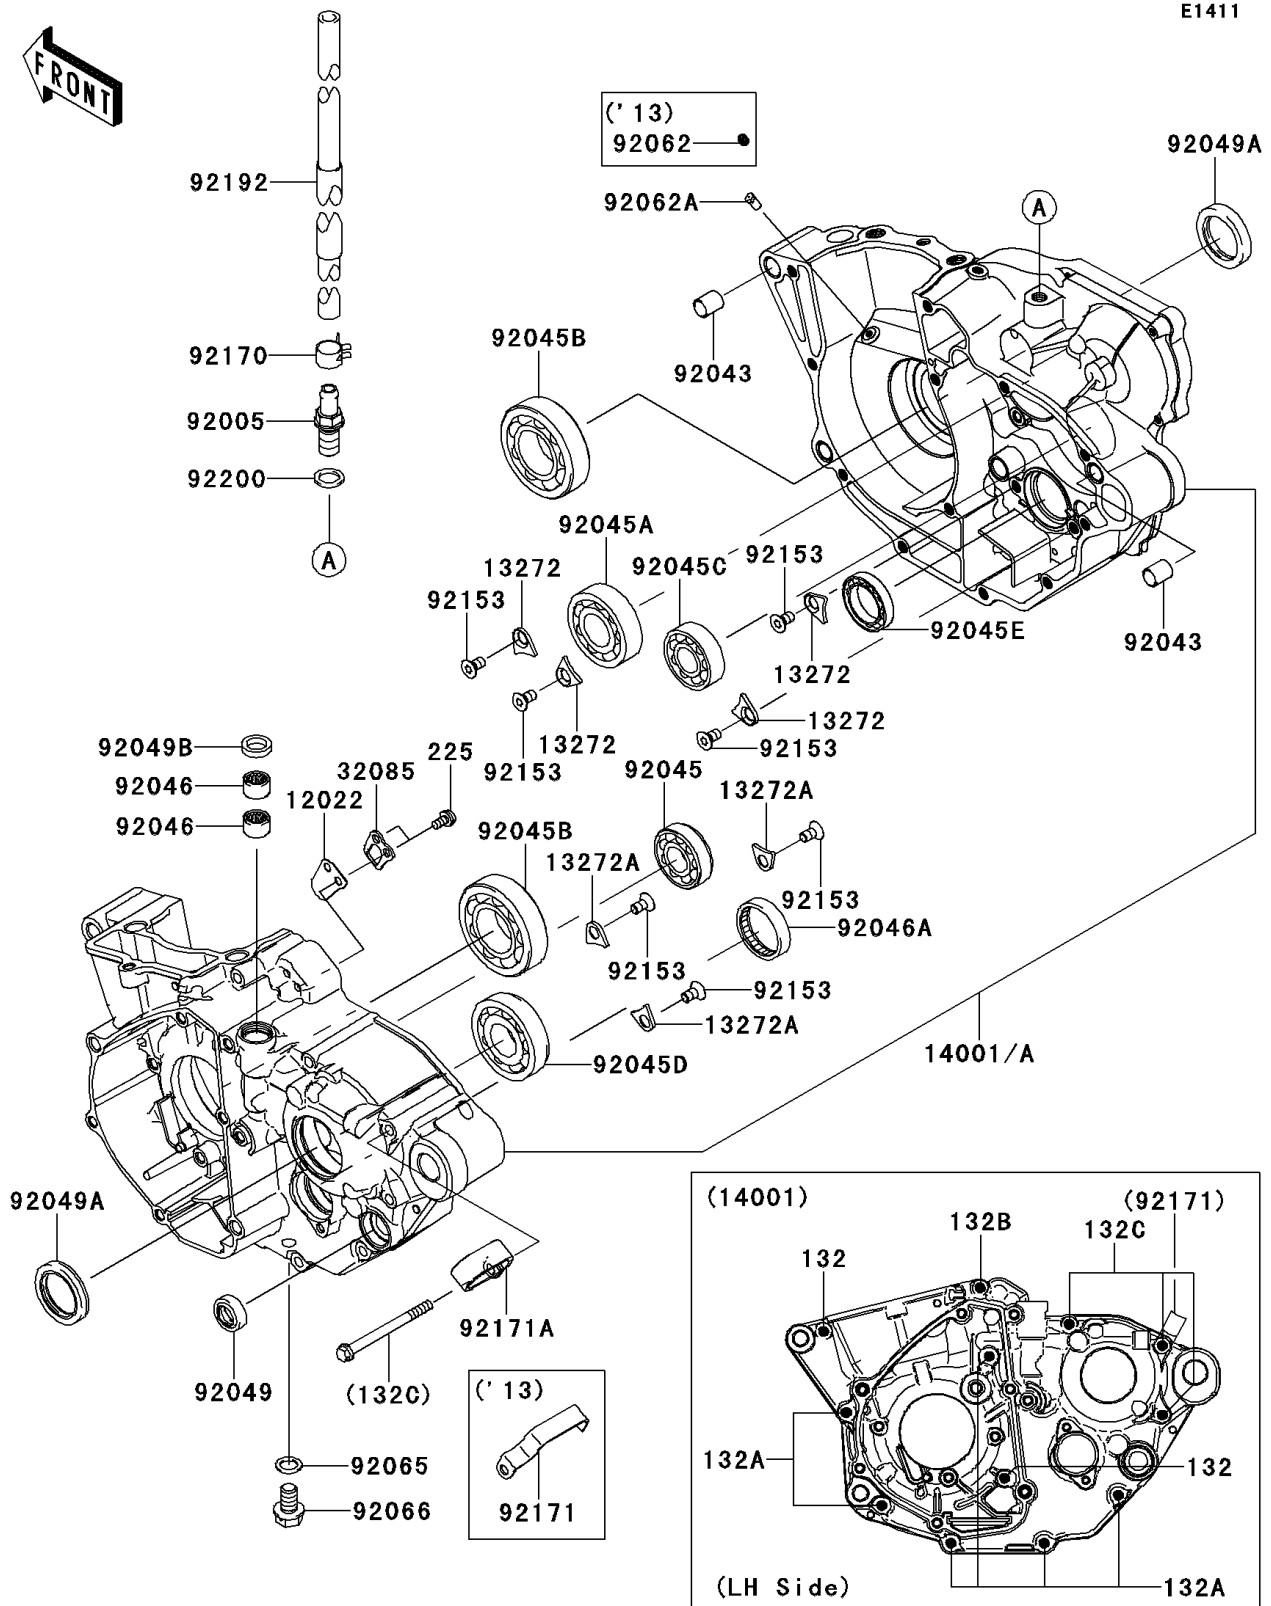

2014 KX™ 250F

PARTS DIAGRAM

Crankcase

2014 KX™ 250F

PARTS LIST

Crankcase

Kawasaki

Let the Good Times Roll®

ITEM NAME

PART NUMBER

QUANTITY
