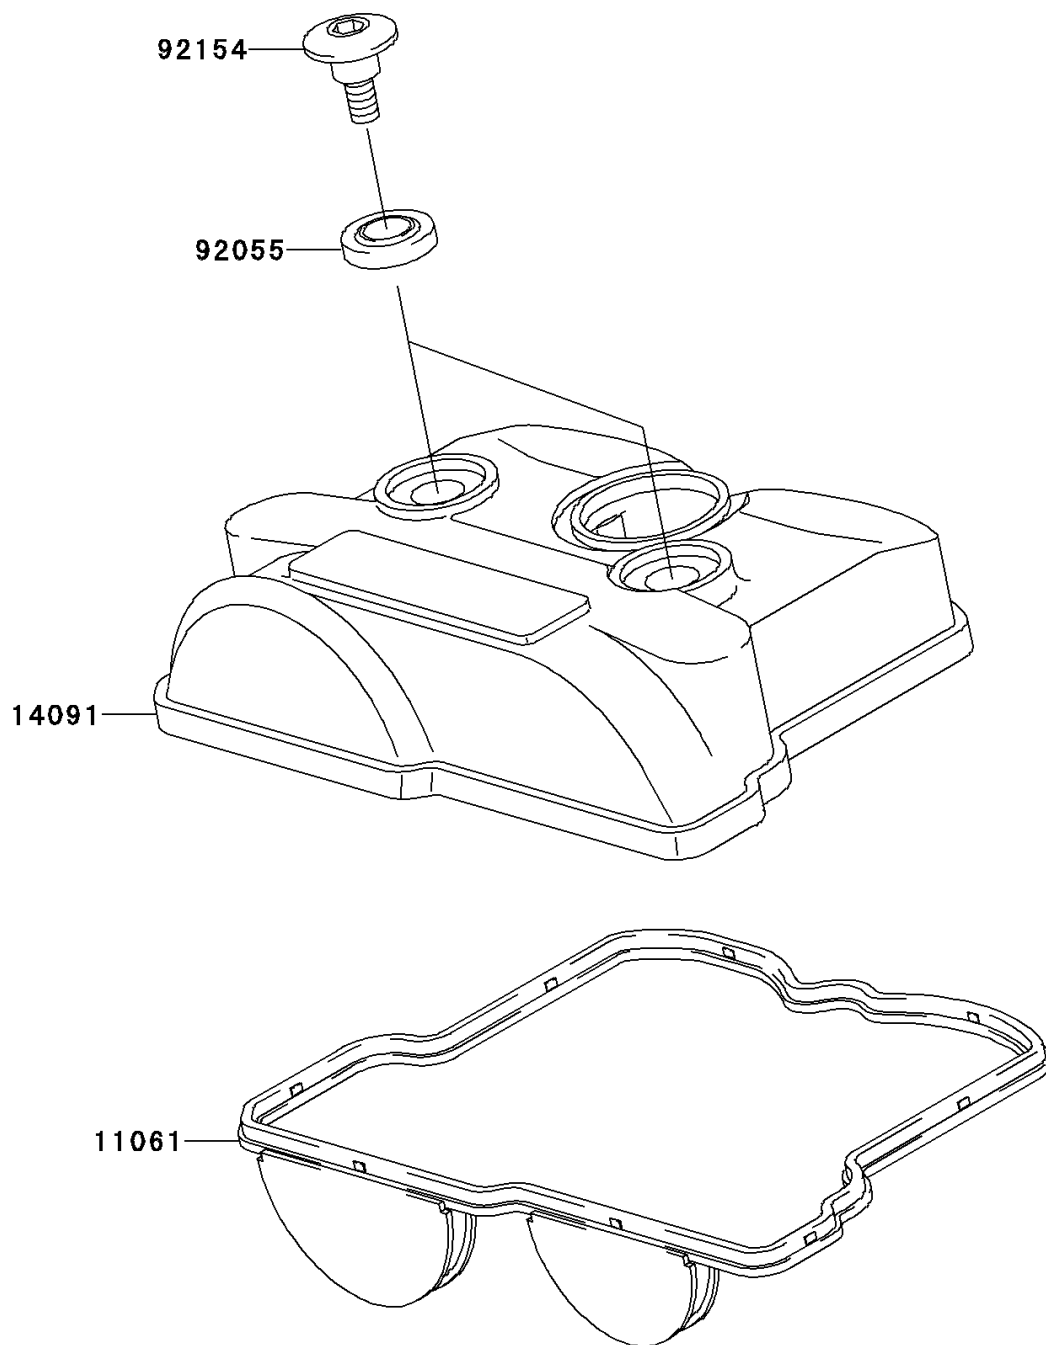

2014 KX™ 250F

PARTS DIAGRAM

Cylinder Head Cover

Kawasaki

Let the Good Times Roll®

E1112

2014 KX™ 250F

PARTS LIST

Cylinder Head Cover

Kawasaki

Let the Good Times Roll®

ITEM NAME

PART NUMBER

QUANTITY
