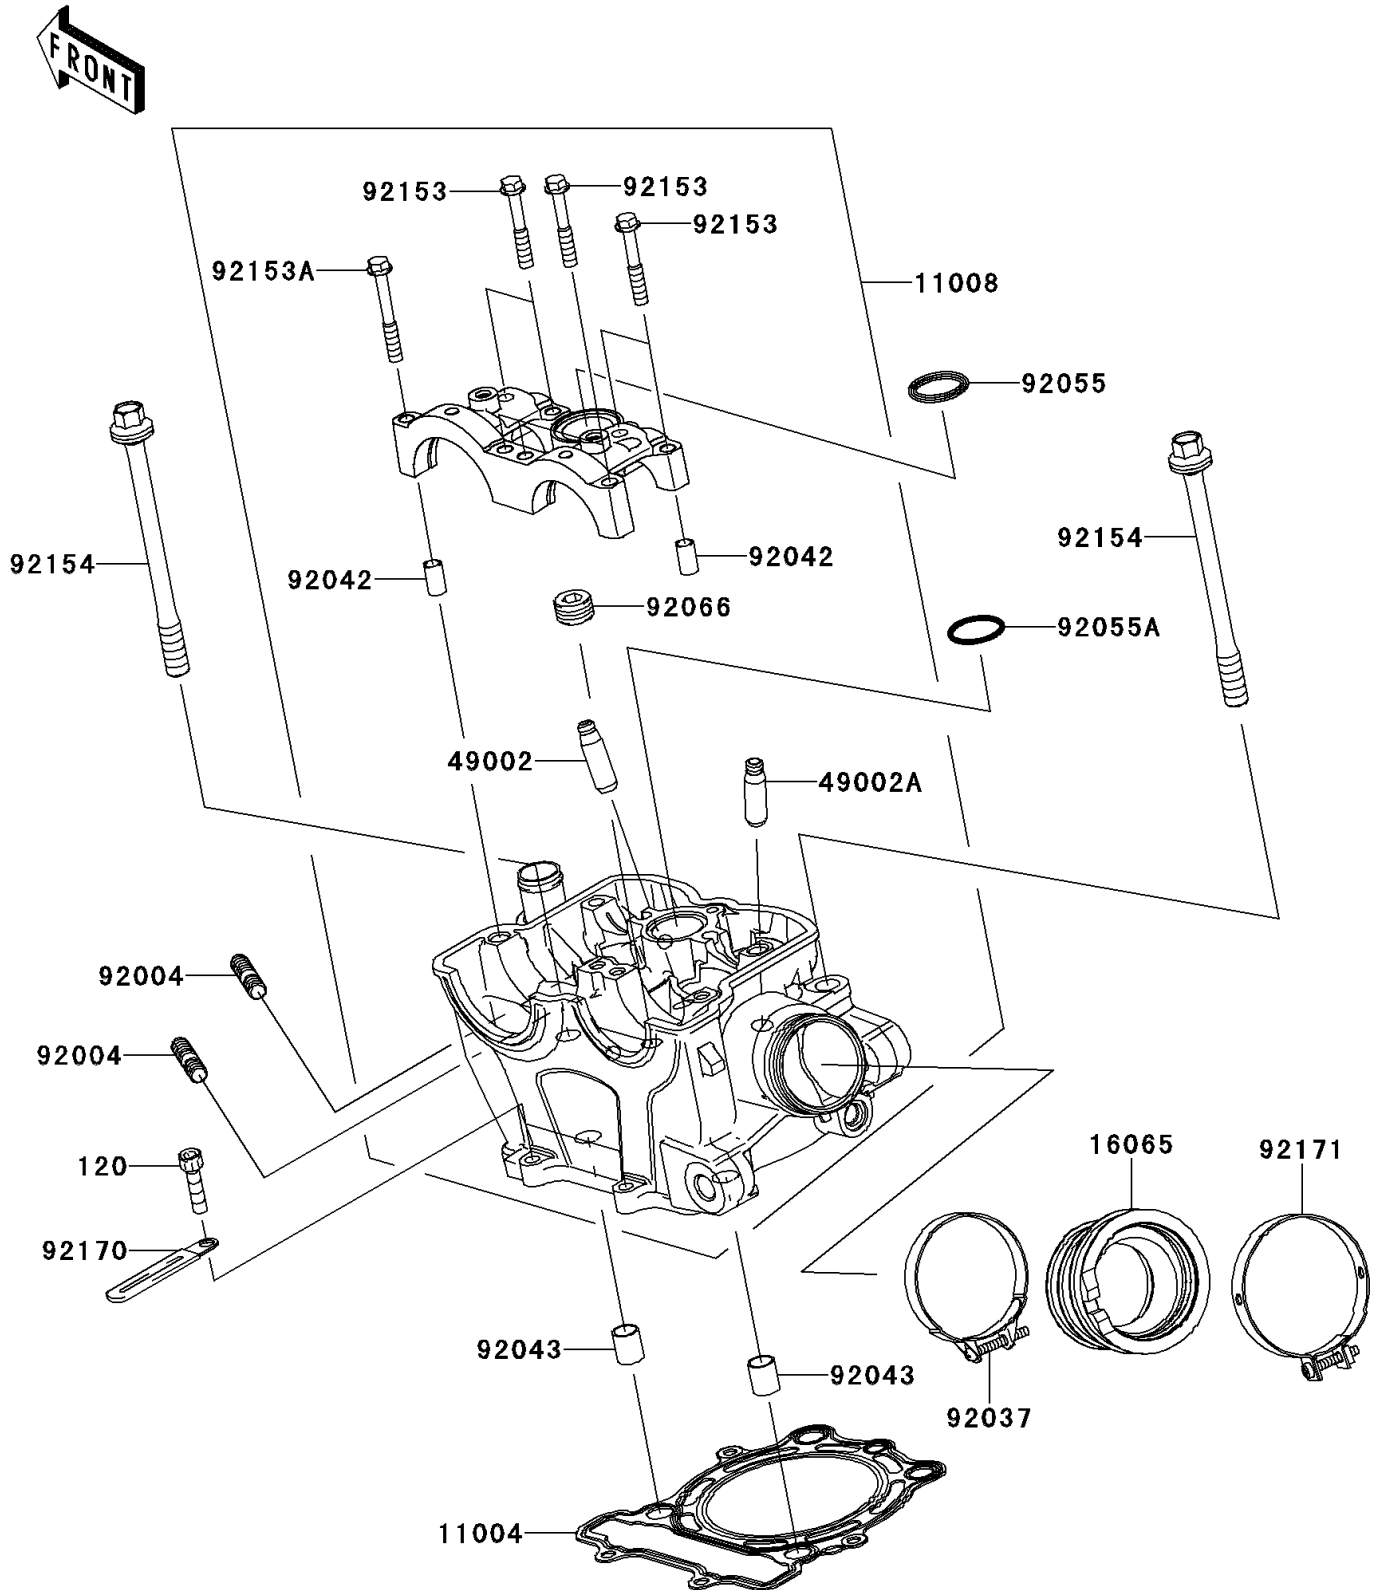

2014 KX™ 250F

PARTS DIAGRAM

Cylinder Head

E1111

2014 KX™ 250F

PARTS LIST

Cylinder Head

Kawasaki

Let the Good Times Roll®

ITEM NAME

PART NUMBER

QUANTITY
