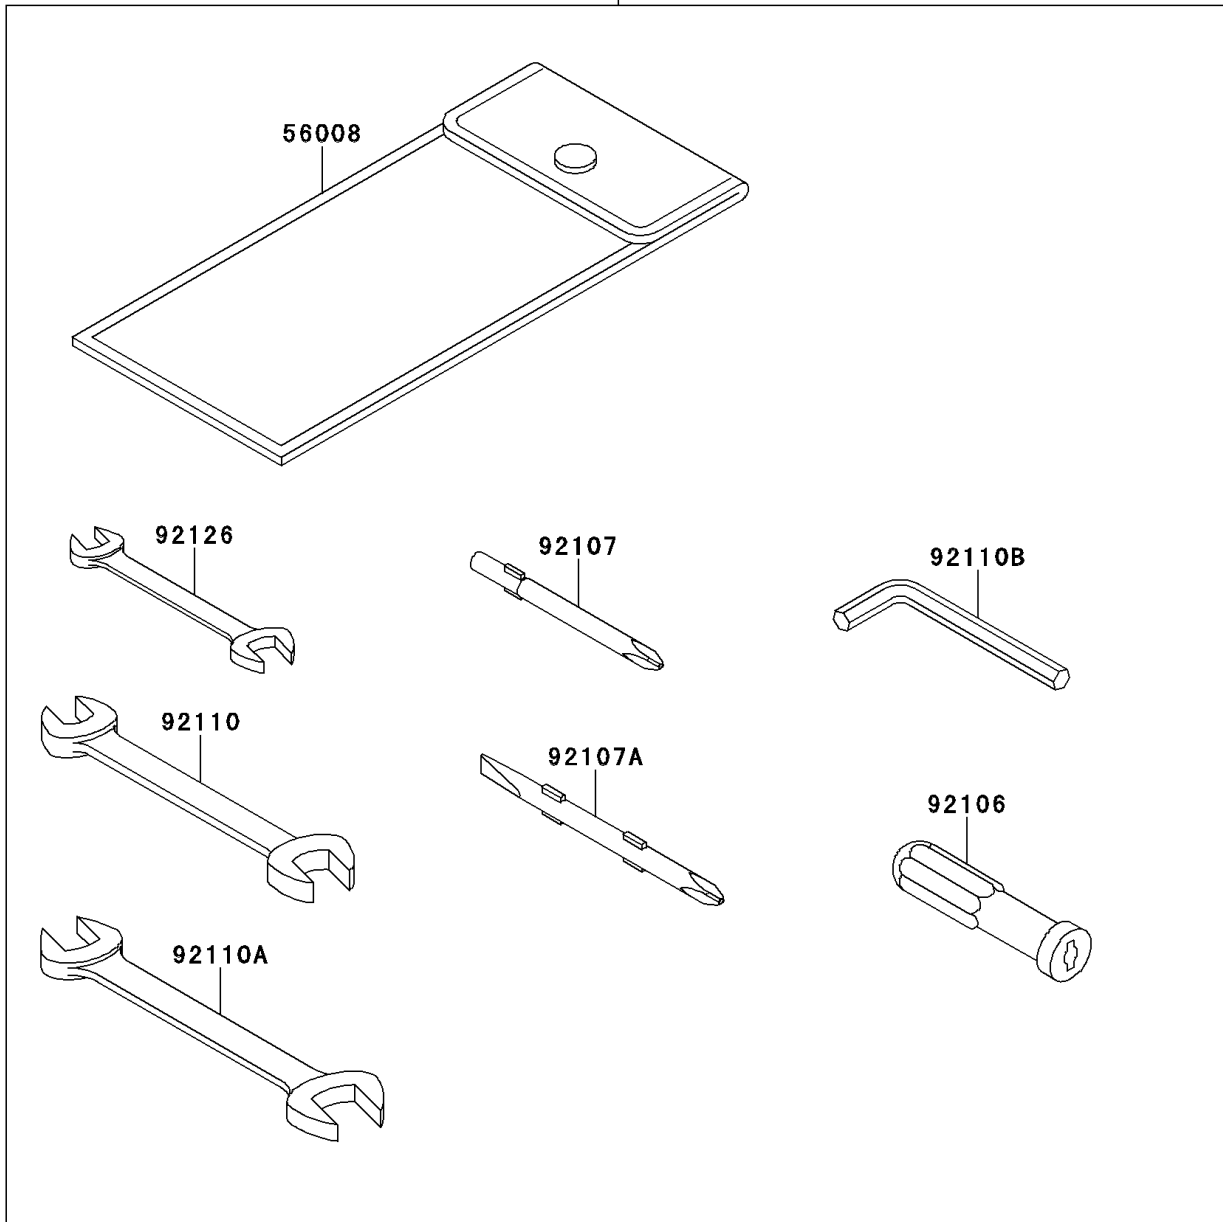

2012 VULCAN® 1700 VAQUERO®

PARTS DIAGRAM

Owner's Tools

56007

F2810

2012 VULCAN® 1700 VAQUERO®

PARTS LIST Owner's Tools

Kawasaki
Let the Good Times Roll®

ITEM NAME	PART NUMBER	QUANTITY
-----------	-------------	----------
