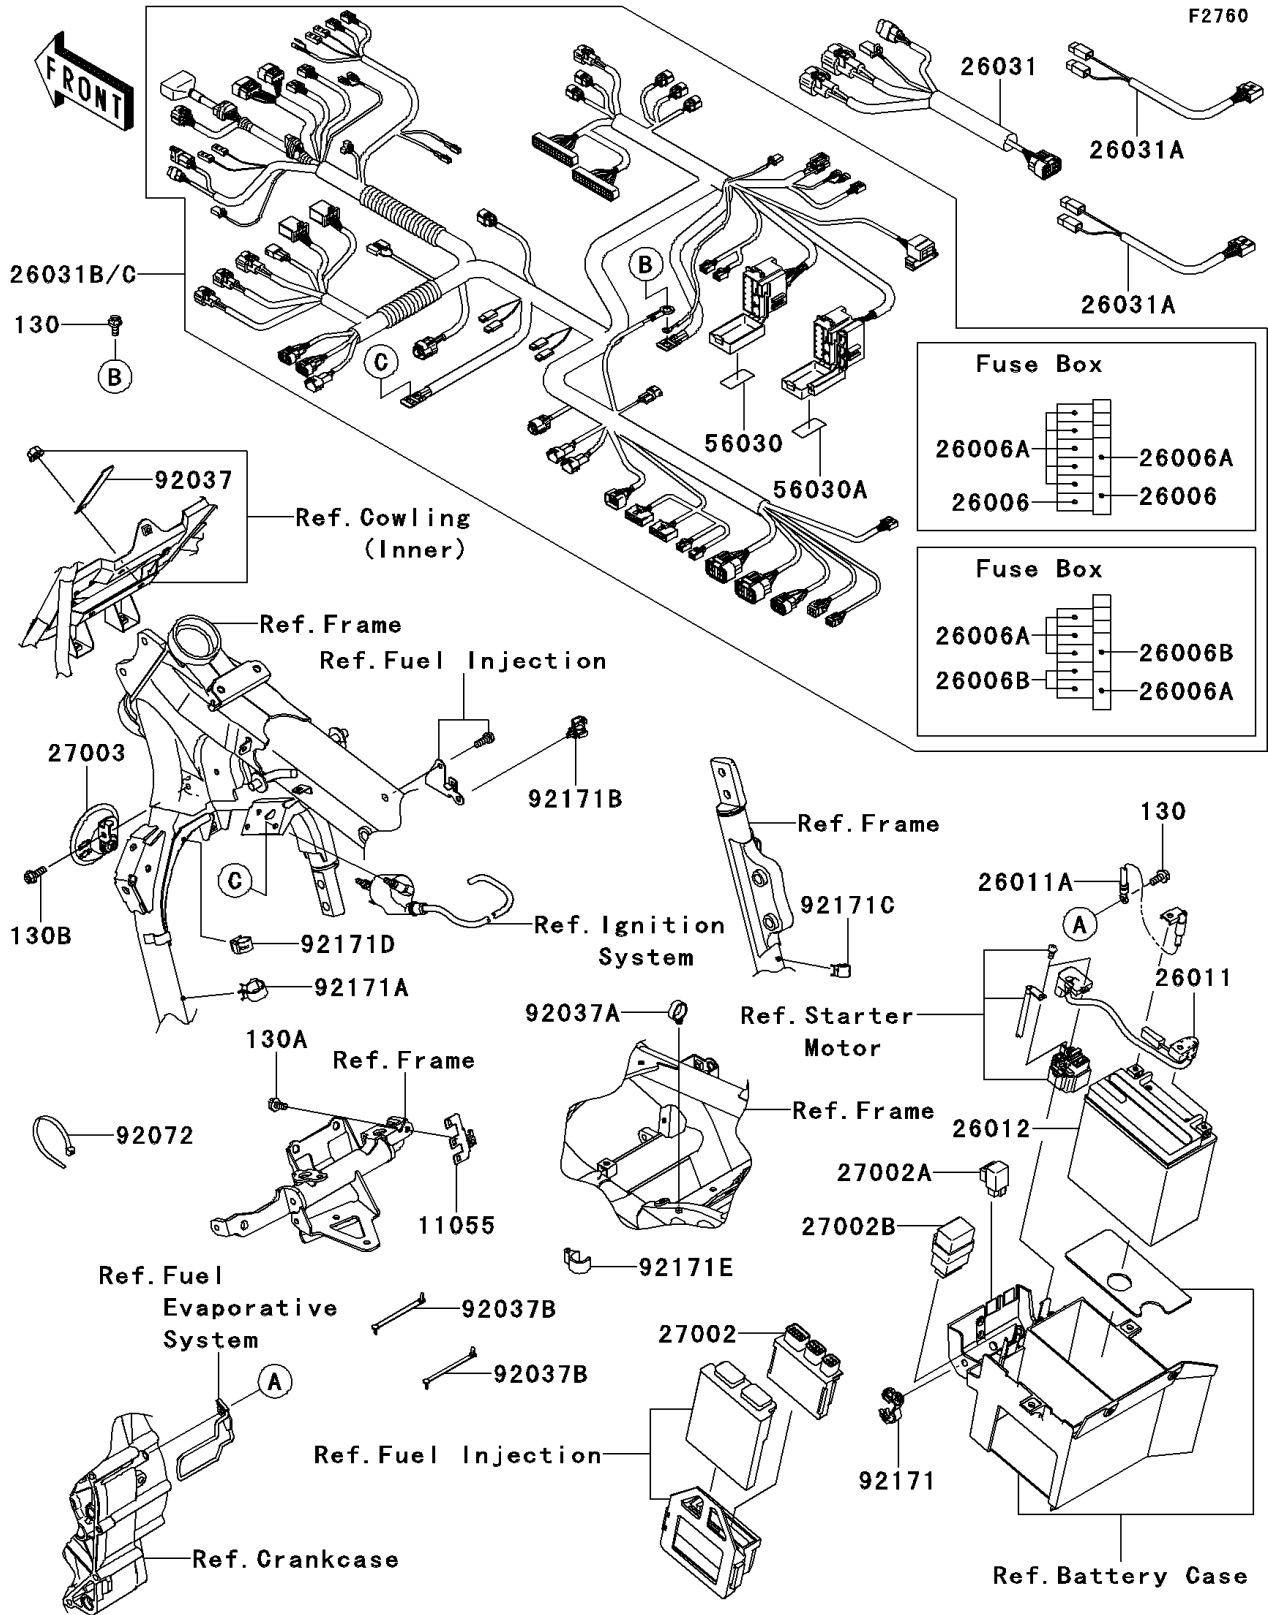

2012 VULCAN® 1700 VAQUERO®

PARTS DIAGRAM

Chassis Electrical Equipment

2012 VULCAN® 1700 VAQUERO®

PARTS LIST

Chassis Electrical Equipment

ITEM NAME

PART NUMBER

QUANTITY
