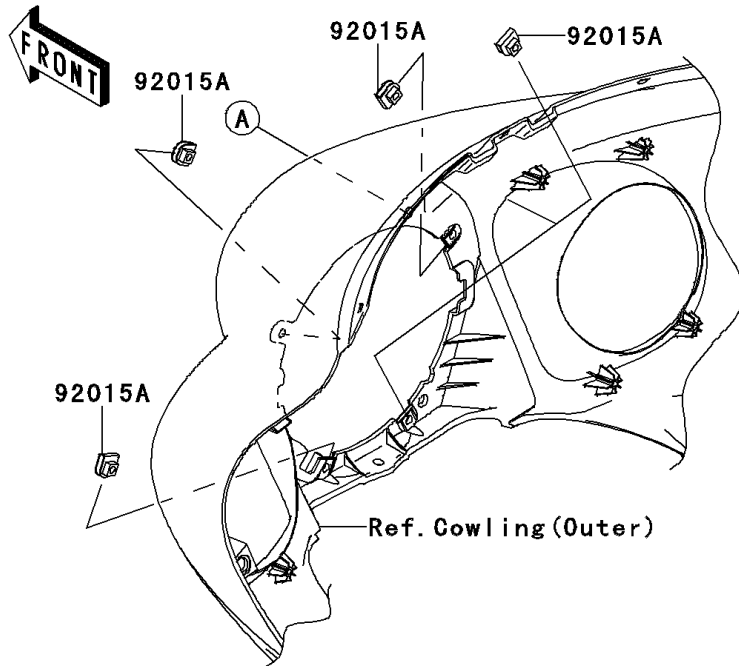

2012 VULCAN® 1700 VAQUERO®

PARTS DIAGRAM

Headlight(s)

F2710

2012 VULCAN® 1700 VAQUERO®

Kawasaki
Let the Good Times Roll®

PARTS LIST

Headlight(s)

ITEM NAME	PART NUMBER	QUANTITY
BOLT-FLANGED-SMALL,6X16 (Ref # 132)	132BA0616	4
COVER,RETAINER (Ref # 14091)	14091-1620	1
RIM-LAMP (Ref # 23006)	23006-0016	1
LENS-COMP,HEAD LAMP (Ref # 23007)	23007-1396	1
NUT,4MM,FOCUS ADJUST (Ref # 23020)	23020-018	2
BRACKET-COMP,HEAD LAMP (Ref # 23062)	23062-1132	1
COVER-SEAL,SOCKET (Ref # 49016)	49016-1203	1
SCREW,FOCUS ADJUST,4X60 (Ref # 92009)	92009-1816	2
SCREW,5X16 (Ref # 92009A)	92009-1879	2
NUT,5MM (Ref # 92015)	92015-1157	2
NUT,CLIP,6MM (Ref # 92015A)	92015-1904	4
RIVET (Ref # 92039)	92039-0083	3
BULB,12V 60/55W,H4 (Ref # 92069)	92069-1002	1
SPRING,HEAD LAMP LENS (Ref # 92145)	92145-1268	2
SCREW,TAPPING,4X16 (Ref # 92172)	92172-0391	2
TUBE,3.5X5.5X19 (Ref # 92191)	92191-1217	2
NUT,SPECIAL,5MM (Ref # 92210)	92210-1060	2