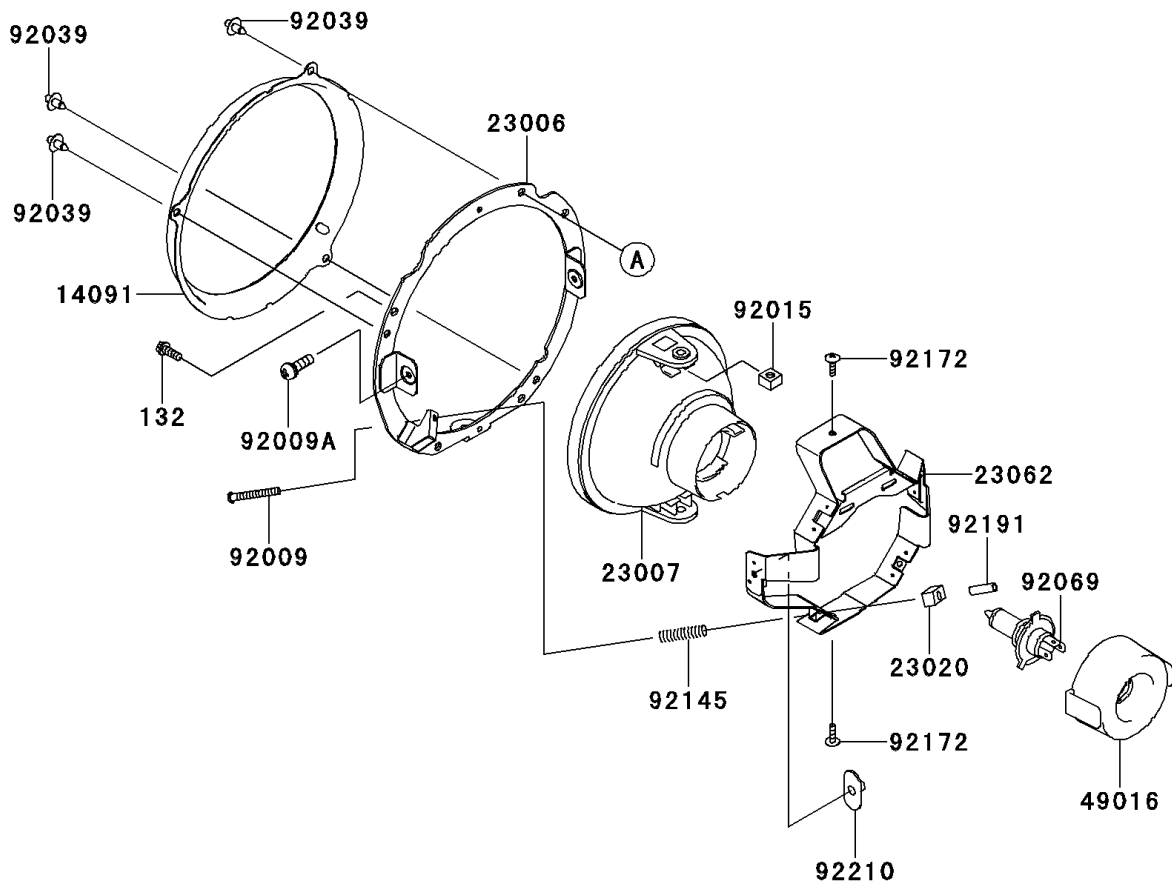

2012 VULCAN® 1700 VAQUERO®

PARTS DIAGRAM

Headlight(s)

F2710

2012 VULCAN® 1700 VAQUERO®

Kawasaki
Let the Good Times Roll®

PARTS LIST

Headlight(s)

ITEM NAME	PART NUMBER	QUANTITY
BOLT-FLANGED-SMALL,6X16 (Ref # 132)	132BA0616	4
COVER,RETAINER (Ref # 14091)	14091-1620	1
RIM-LAMP (Ref # 23006)	23006-0016	1
LENS-COMP,HEAD LAMP (Ref # 23007)	23007-1396	1
NUT,4MM,FOCUS ADJUST (Ref # 23020)	23020-018	2
BRACKET-COMP,HEAD LAMP (Ref # 23062)	23062-1132	1
COVER-SEAL,SOCKET (Ref # 49016)	49016-1203	1
SCREW,FOCUS ADJUST,4X60 (Ref # 92009)	92009-1816	2
SCREW,5X16 (Ref # 92009A)	92009-1879	2
NUT,5MM (Ref # 92015)	92015-1157	2
NUT,CLIP,6MM (Ref # 92015A)	92015-1904	4
RIVET (Ref # 92039)	92039-0083	3
BULB,12V 60/55W,H4 (Ref # 92069)	92069-1002	1
SPRING,HEAD LAMP LENS (Ref # 92145)	92145-1268	2
SCREW,TAPPING,4X16 (Ref # 92172)	92172-0391	2
TUBE,3.5X5.5X19 (Ref # 92191)	92191-1217	2
NUT,SPECIAL,5MM (Ref # 92210)	92210-1060	2