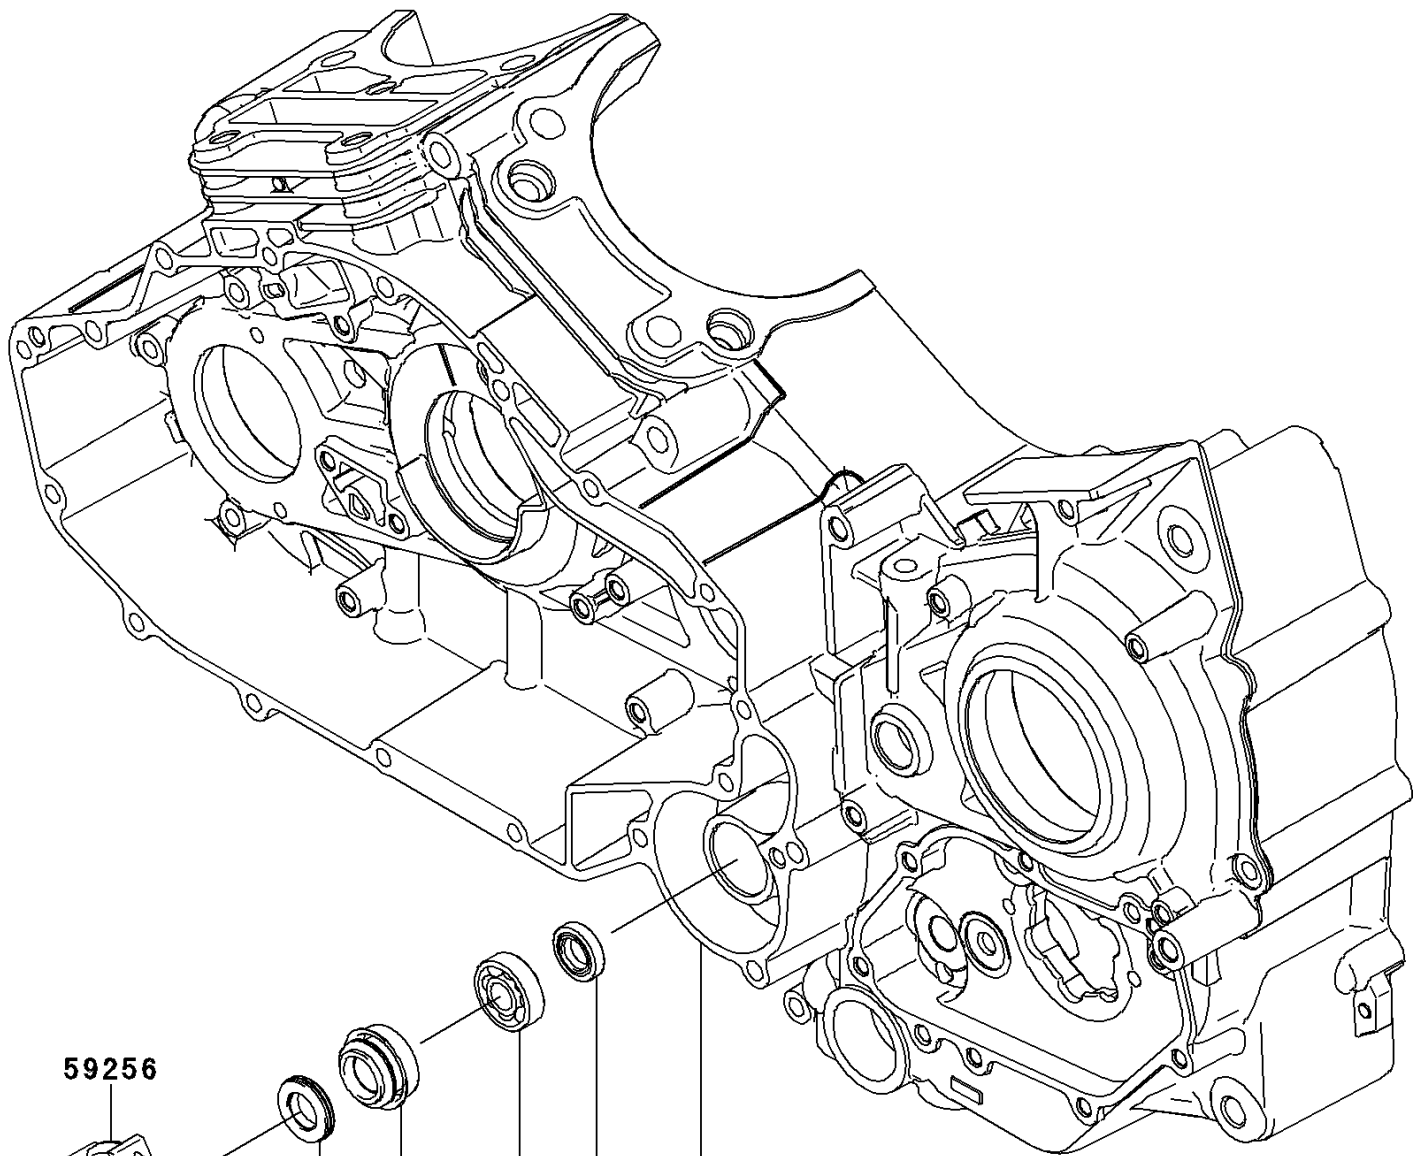

2011 VULCAN® 1700 VAQUERO®

Kawasaki
Let the Good Times Roll®

PARTS DIAGRAM

Water Pump

E3031

59256

92153

92022

Ref. Crankcase

2011 VULCAN® 1700 VAQUERO®

PARTS LIST

Water Pump

ITEM NAME

PART NUMBER

QUANTITY
