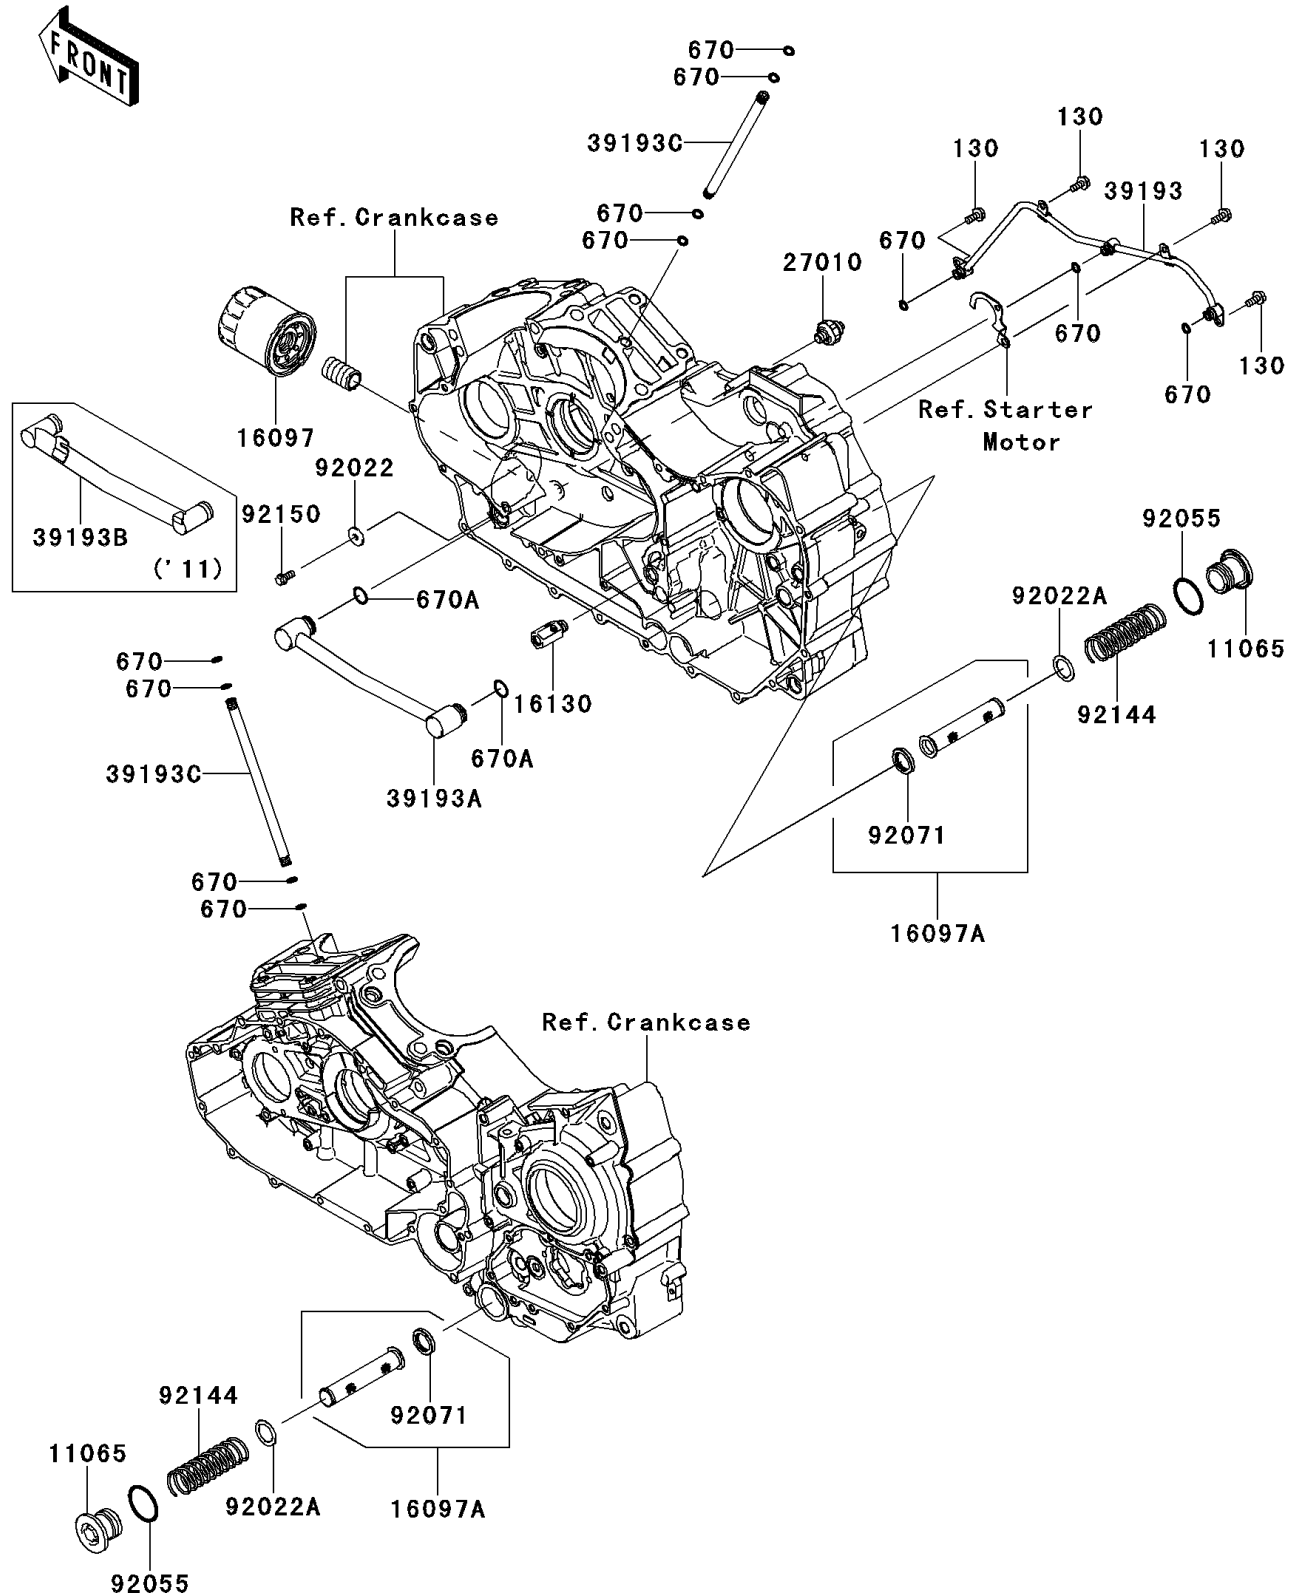

2012 VULCAN® 1700 VAQUERO®

PARTS DIAGRAM

Oil Filter

E1720

2012 VULCAN® 1700 VAQUERO®

PARTS LIST

Oil Filter

Kawasaki
Let the Good Times Roll®

ITEM NAME

PART NUMBER

QUANTITY
