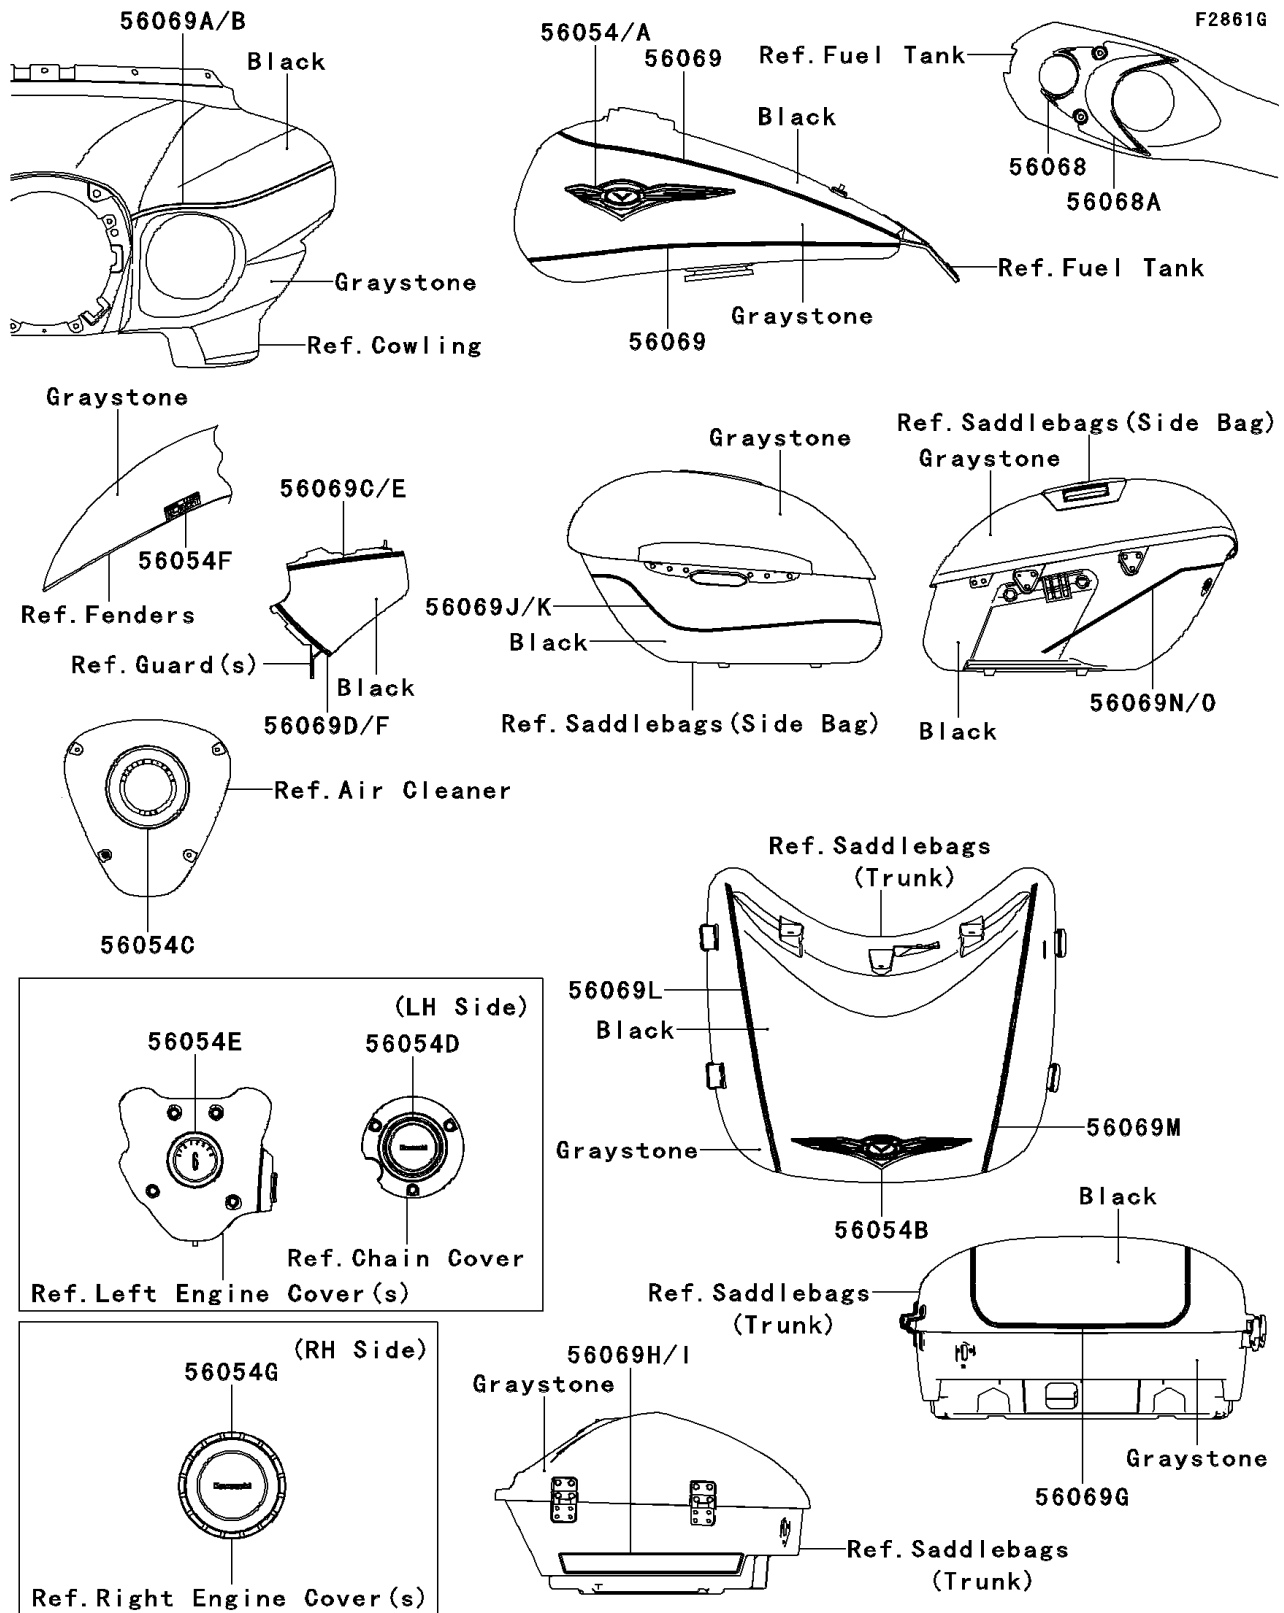

2012 VULCAN® 1700 VOYAGER® ABS

PARTS DIAGRAM

Decals(Black/Graystone)(BCF)

2012 VULCAN® 1700 VOYAGER® ABS

Kawasaki
Let the Good Times Roll®

PARTS LIST

Decals(Black/Graystone)(BCF)

ITEM NAME	PART NUMBER	QUANTITY
MARK,FUEL TANK,LH (Ref # 56054)	56054-0300	1
MARK,FUEL TANK,RH (Ref # 56054A)	56054-0301	1
MARK,REAR TRUNK (Ref # 56054B)	56054-0302	1
MARK,AIR CLEANER COVER (Ref # 56054C)	56054-0303	2
MARK,PULLEY COVER (Ref # 56054D)	56054-0304	1
MARK,GENERATOR COVER (Ref # 56054E)	56054-0305	1
MARK,FR FENDER,ABS (Ref # 56054F)	56054-0456	2
MARK,CLUTCH COVER (Ref # 56054G)	56054-0463	1
PATTERN,TANK COVER,UPP (Ref # 56068)	56068-1881	1
PATTERN,TANK COVER,LWR (Ref # 56068A)	56068-1882	1
PATTERN,FUEL TANK (Ref # 56069)	56069-1598	4
PATTERN,FR COWLING,LH (Ref # 56069A)	56069-1602	1
PATTERN,FR COWLING,RH (Ref # 56069B)	56069-1603	1
PATTERN,LEG SHIELD,UPP,LH (Ref # 56069C)	56069-1604	1
PATTERN,LEG SHIELD,LWR,LH (Ref # 56069D)	56069-1605	1
PATTERN,LEG SHIELD,UPP,RH (Ref # 56069E)	56069-1606	1
PATTERN,LEG SHIELD,LWR,RH (Ref # 56069F)	56069-1607	1
PATTERN,RR TRUNK,UPP (Ref # 56069G)	56069-1608	1
PATTERN,RR TRUNK,LWR,LH (Ref # 56069H)	56069-1609	1
PATTERN,RR TRUNK,LWR,RH (Ref # 56069I)	56069-1610	1
PATTERN,SIDE BAG,LH (Ref # 56069J)	56069-1611	1
PATTERN,SIDE BAG,RH (Ref # 56069K)	56069-1612	1
PATTERN,RR TRUNK,UPP,LH (Ref # 56069L)	56069-1804	1
PATTERN,RR TRUNK,UPP,RH (Ref # 56069M)	56069-1805	1
PATTERN,SIDE BAG,RR,LH (Ref # 56069N)	56069-1907	1
PATTERN,SIDE BAG,RR,RH (Ref # 56069O)	56069-1908	1