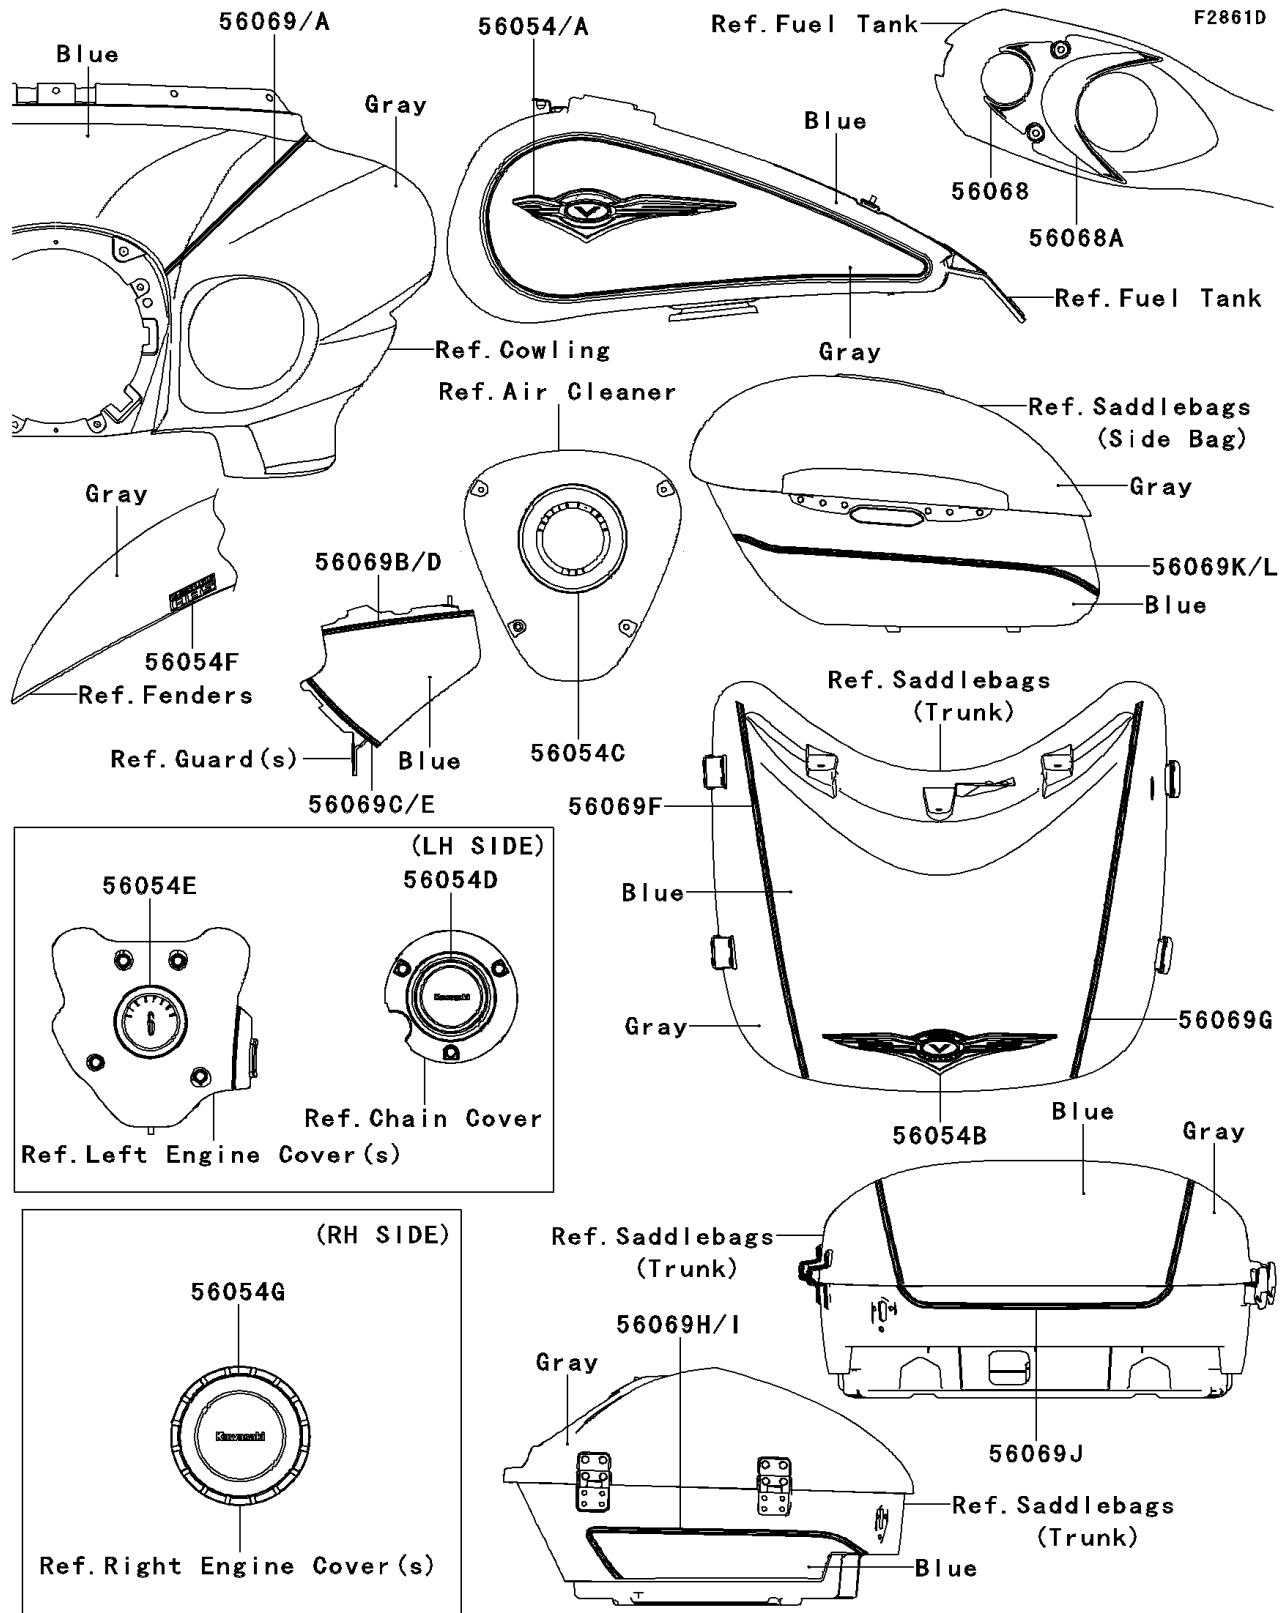

2010 Vulcan® 1700 Voyager® ABS

PARTS DIAGRAM

Decals(Blue/Gray)(BAF)

2010 Vulcan® 1700 Voyager® ABS

Kawasaki
Let the Good Times Roll®

PARTS LIST

Decals(Blue/Gray)(BAF)

ITEM NAME

PART NUMBER

QUANTITY
