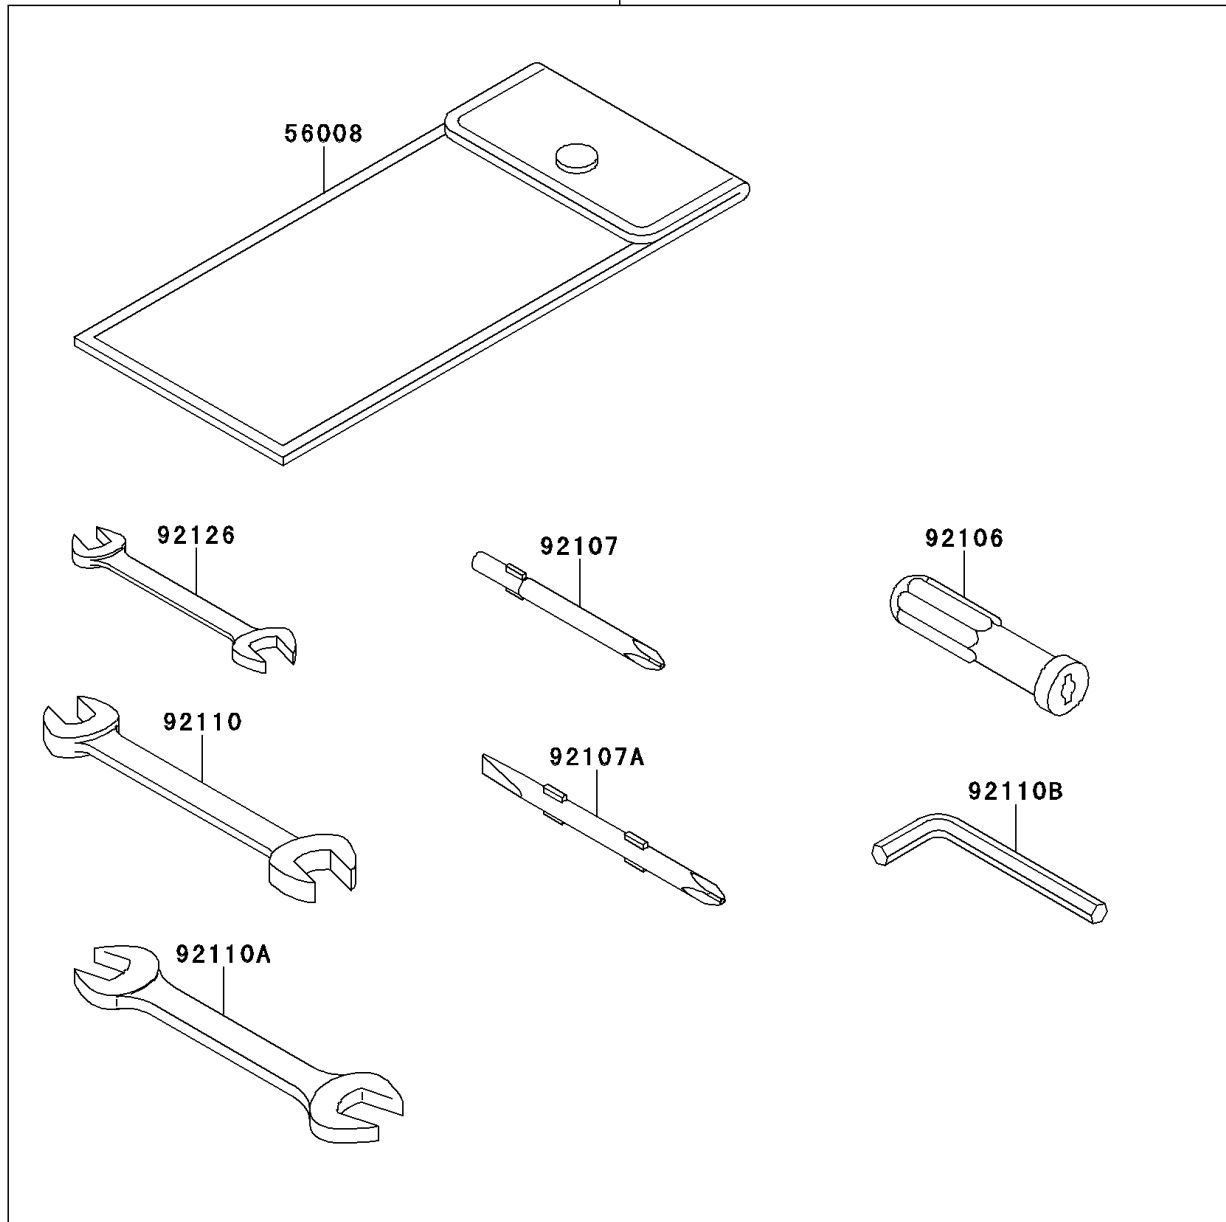

## PARTS DIAGRAM

Owner's Tools(BAF-BCF)

56007

F2810A