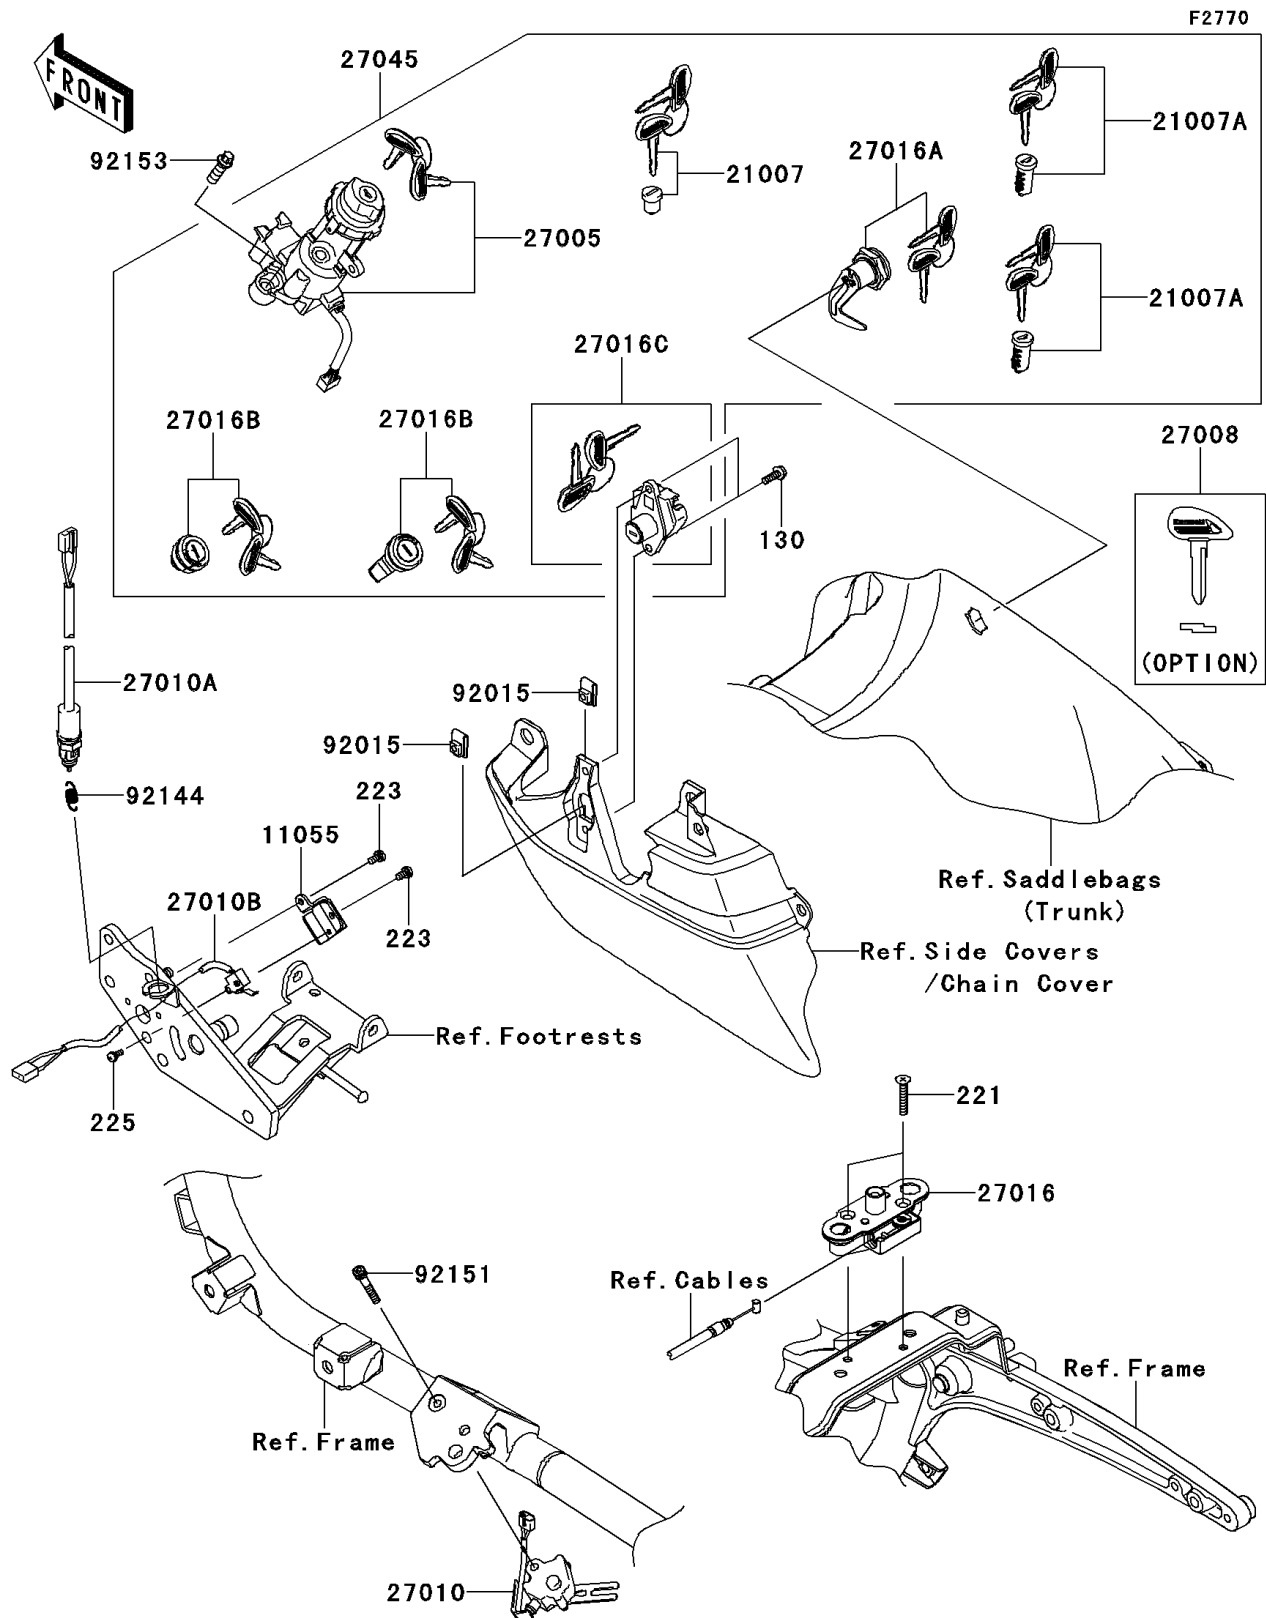

2012 VULCAN® 1700 VOYAGER® ABS

Kawasaki
Let the Good Times Roll®

PARTS DIAGRAM

Ignition Switch/Locks/Reflectors

2012 VULCAN® 1700 VOYAGER® ABS

Kawasaki
Let the Good Times Roll®

PARTS LIST

Ignition Switch/Locks/Reflectors

ITEM NAME

PART NUMBER

QUANTITY
