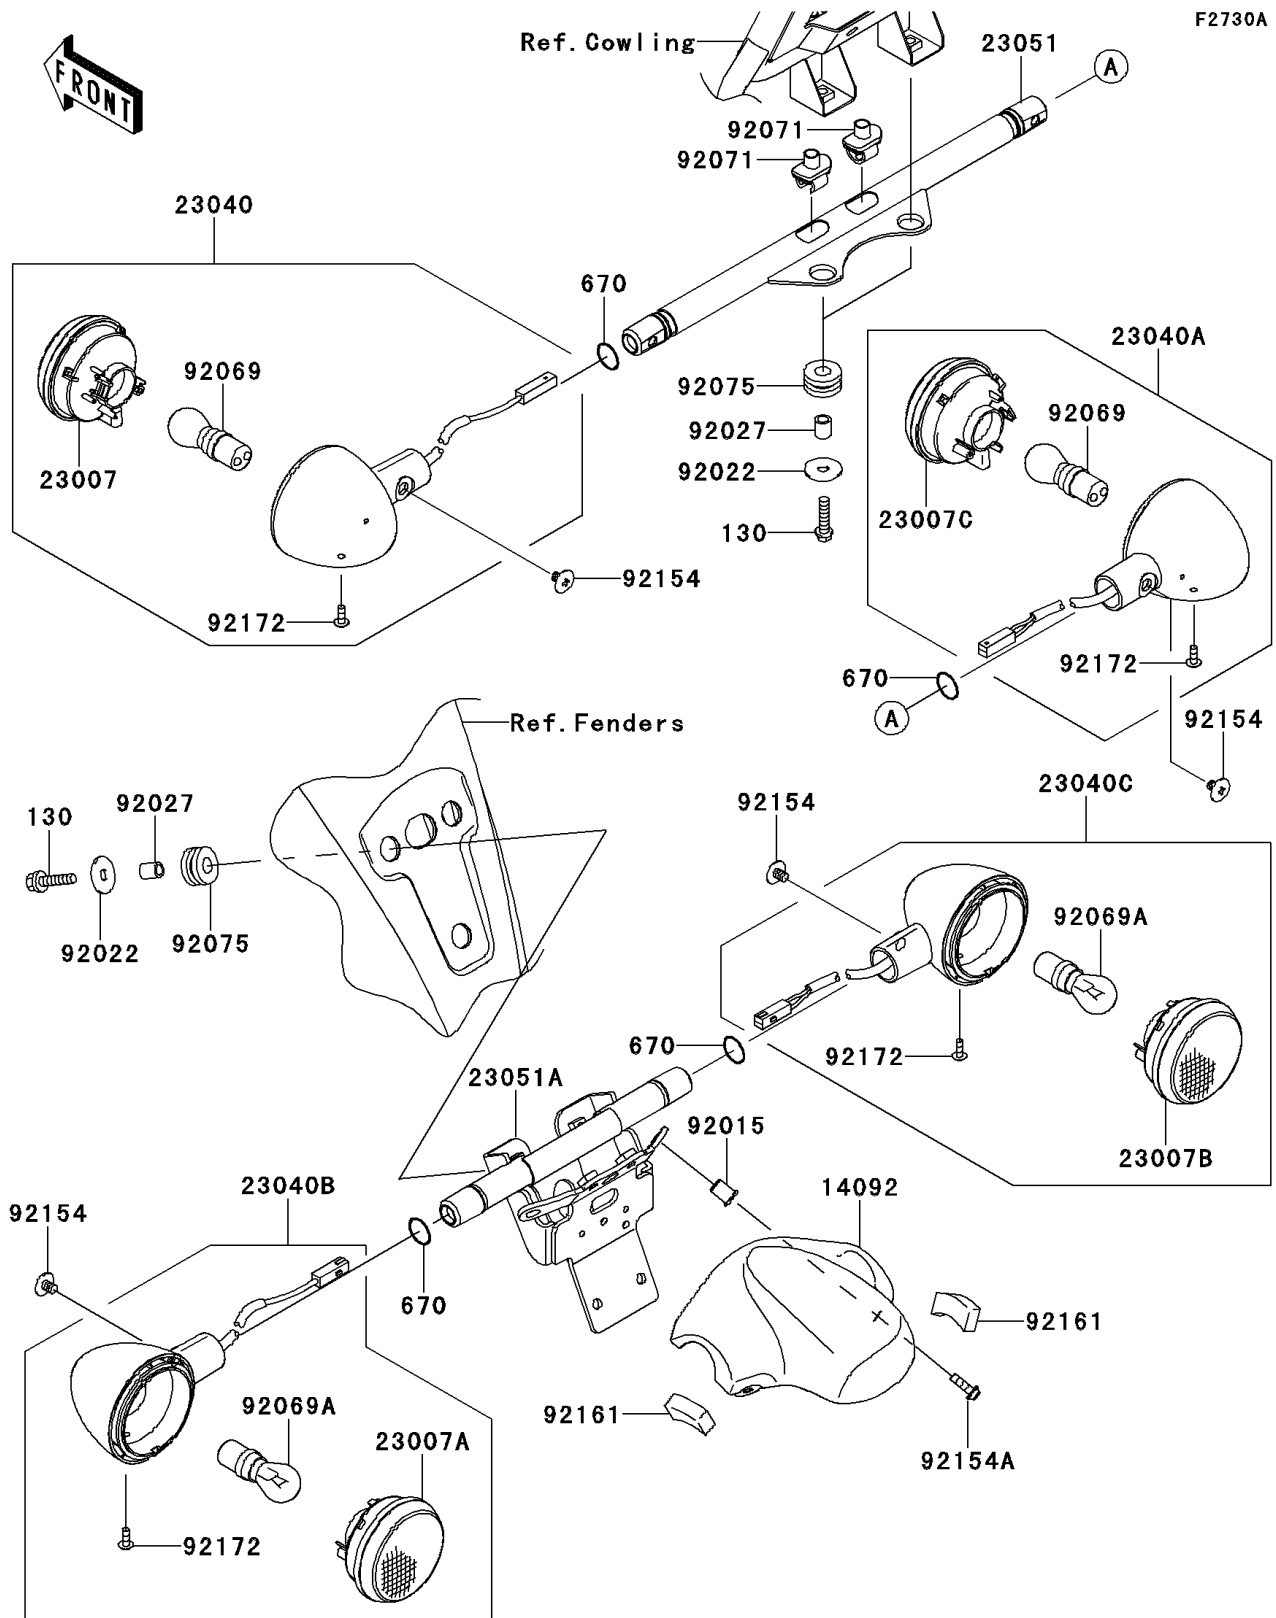

2012 VULCAN® 1700 VOYAGER® ABS

PARTS DIAGRAM

Turn Signals(BCF)

2012 VULCAN® 1700 VOYAGER® ABS

Kawasaki
Let the Good Times Roll®

PARTS LIST

Turn Signals(BCF)

ITEM NAME

PART NUMBER

QUANTITY
