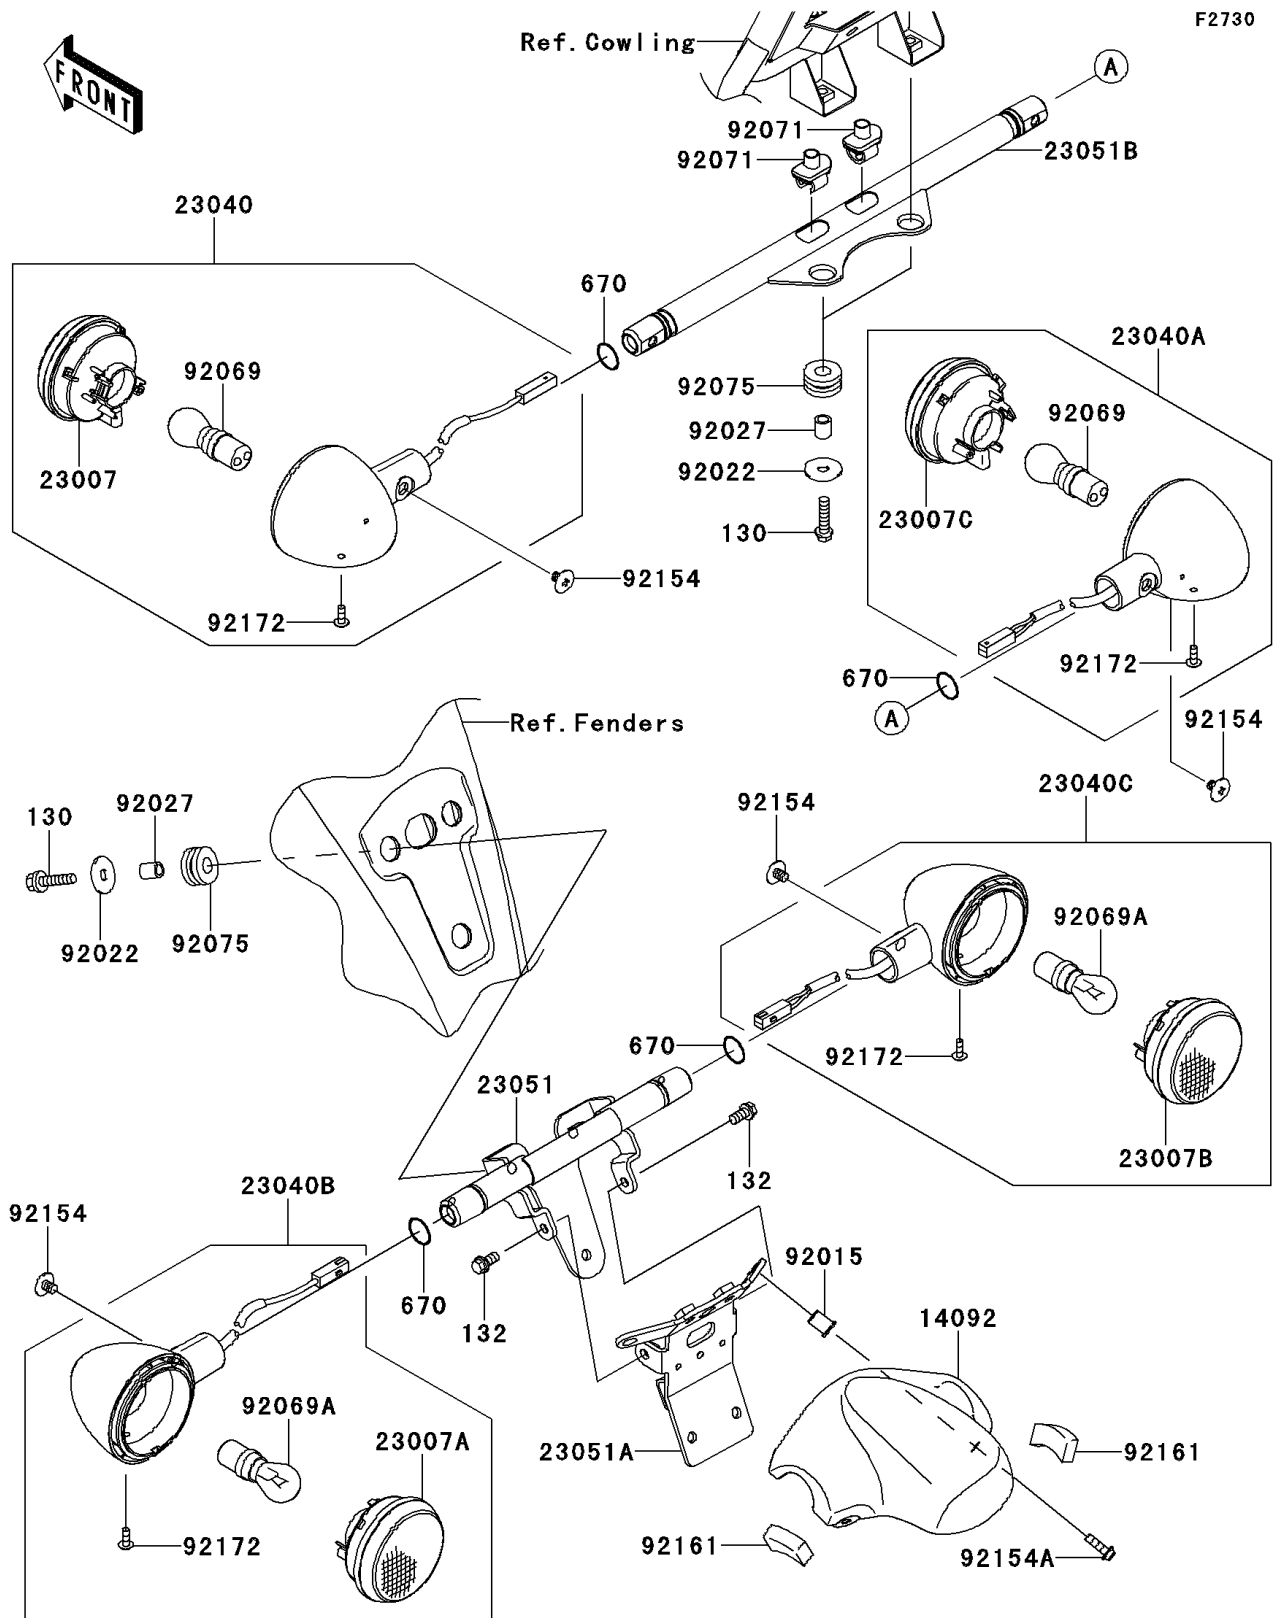

2010 Vulcan® 1700 Voyager® ABS

PARTS DIAGRAM

Turn Signals(B9F-BBF)

2010 Vulcan® 1700 Voyager® ABS

Kawasaki
Let the Good Times Roll®

PARTS LIST

Turn Signals(B9F-BBF)

ITEM NAME

PART NUMBER

QUANTITY
