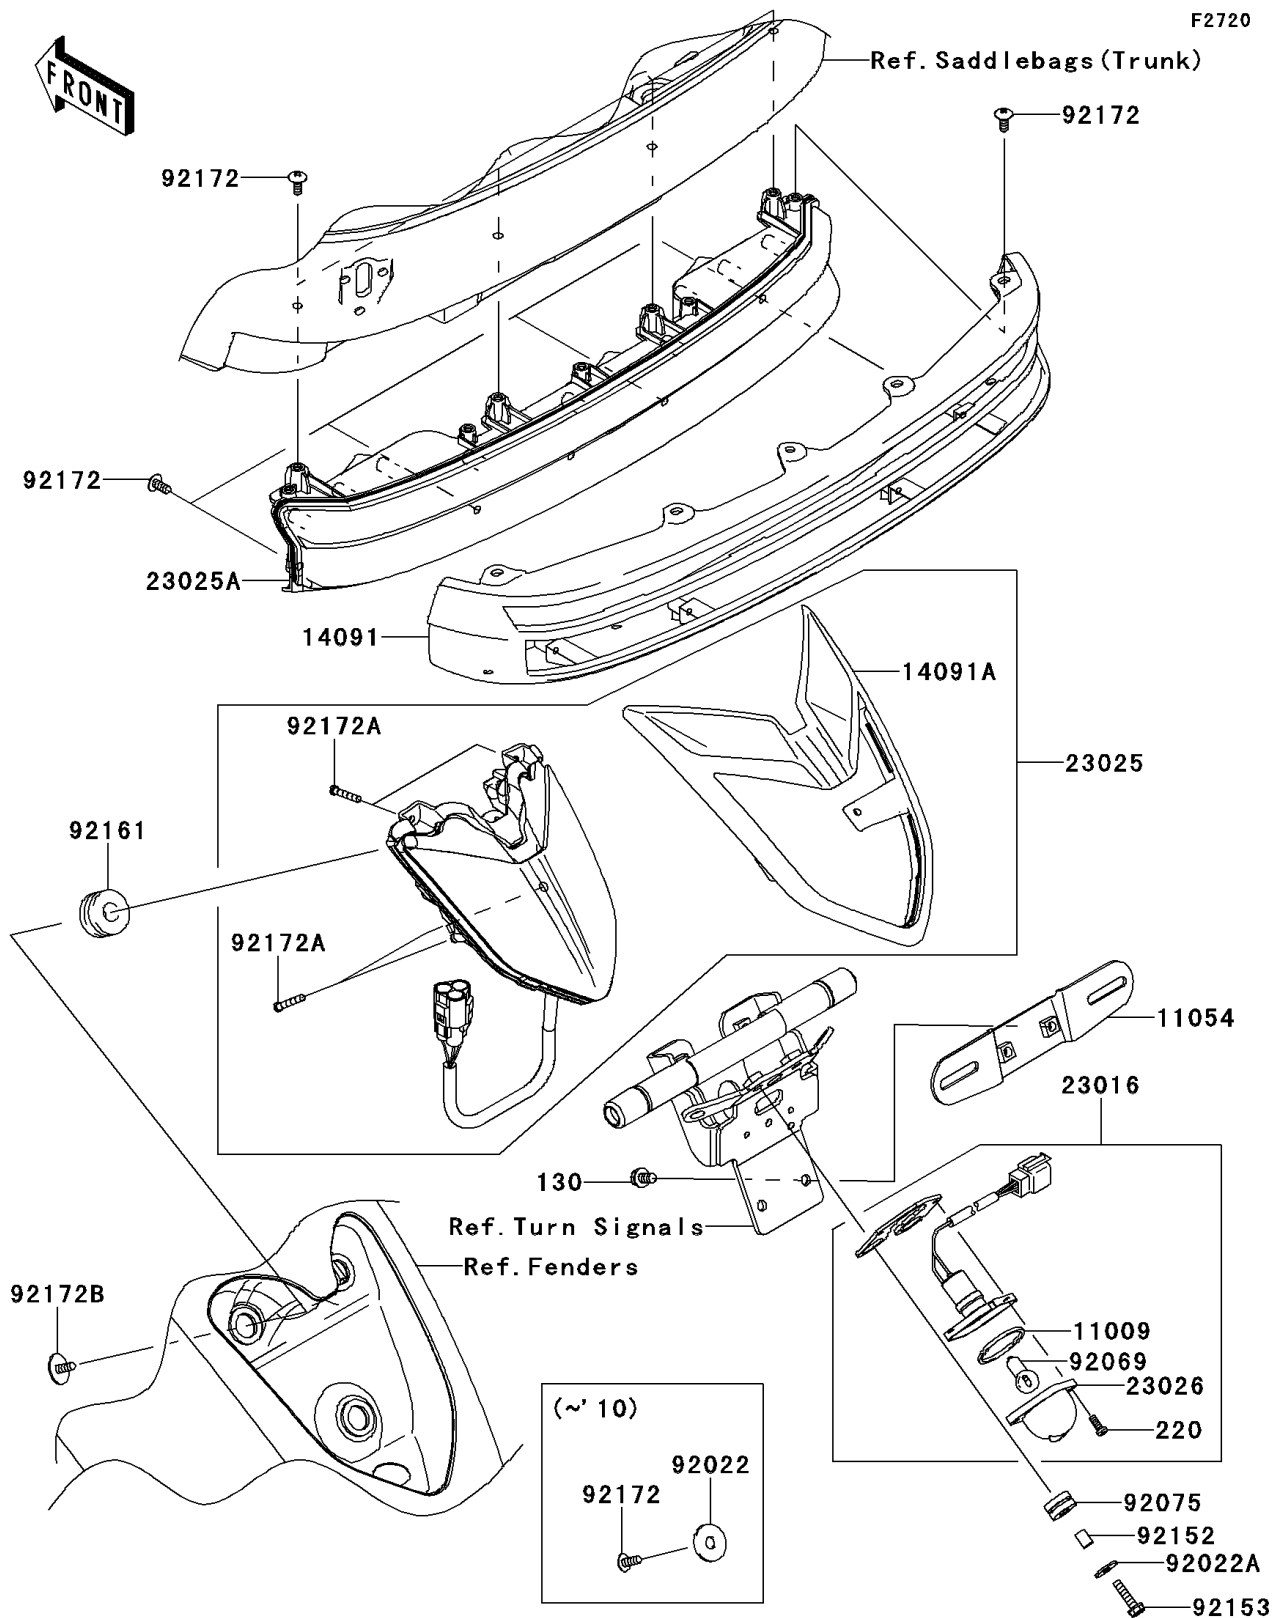

2012 VULCAN® 1700 VOYAGER® ABS

PARTS DIAGRAM

Taillight(s)

2012 VULCAN® 1700 VOYAGER® ABS

Kawasaki
Let the Good Times Roll®

PARTS LIST

Taillight(s)

ITEM NAME

PART NUMBER

QUANTITY
