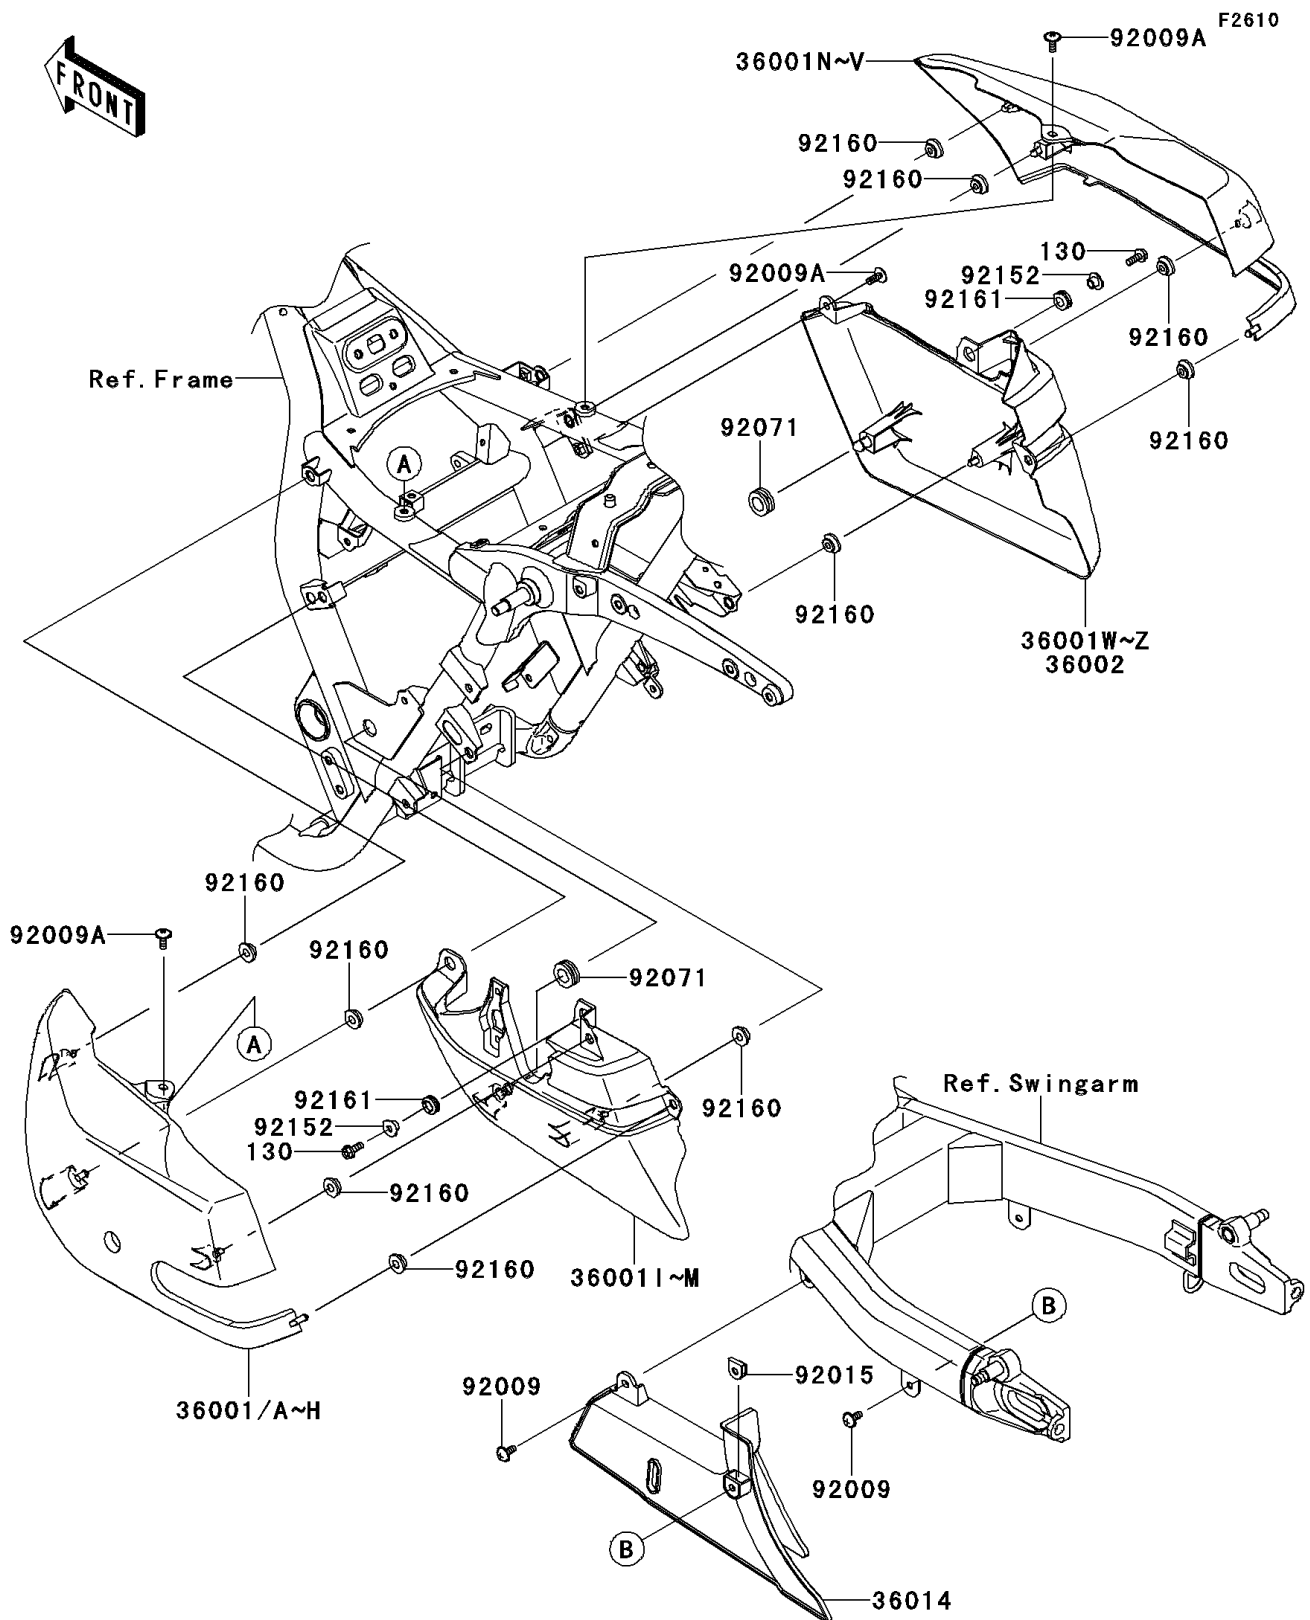

# 2012 VULCAN® 1700 VOYAGER® ABS

**Kawasaki**  
Let the Good Times Roll®

## PARTS DIAGRAM

# 2012 VULCAN® 1700 VOYAGER® ABS

## PARTS LIST

Side Covers/Chain Cover

**ITEM NAME**

**PART NUMBER**

**QUANTITY**

---