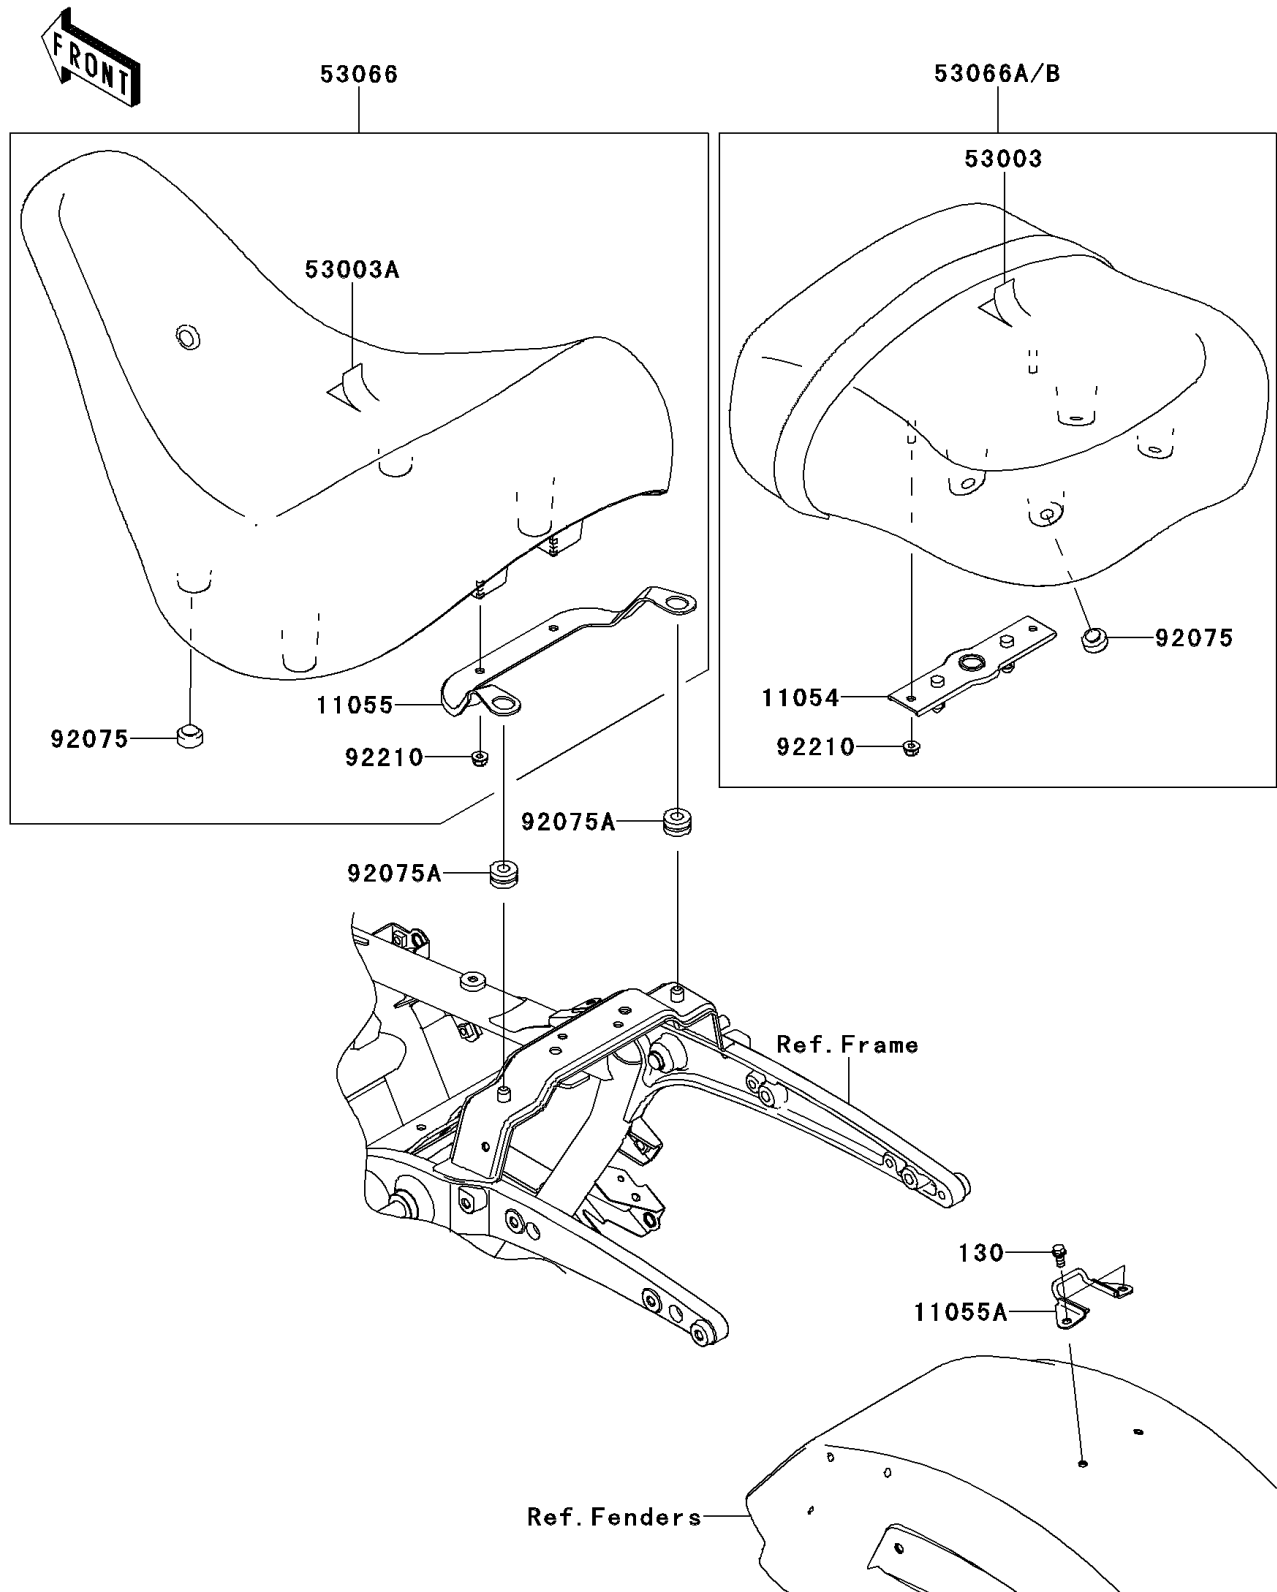

## PARTS DIAGRAM

### Seat

F2510

# 2009 Vulcan 1700 Voyager ABS (Canada Only)

## PARTS LIST

Seat

ITEM NAME	PART NUMBER	QUANTITY
-----------	-------------	----------

---