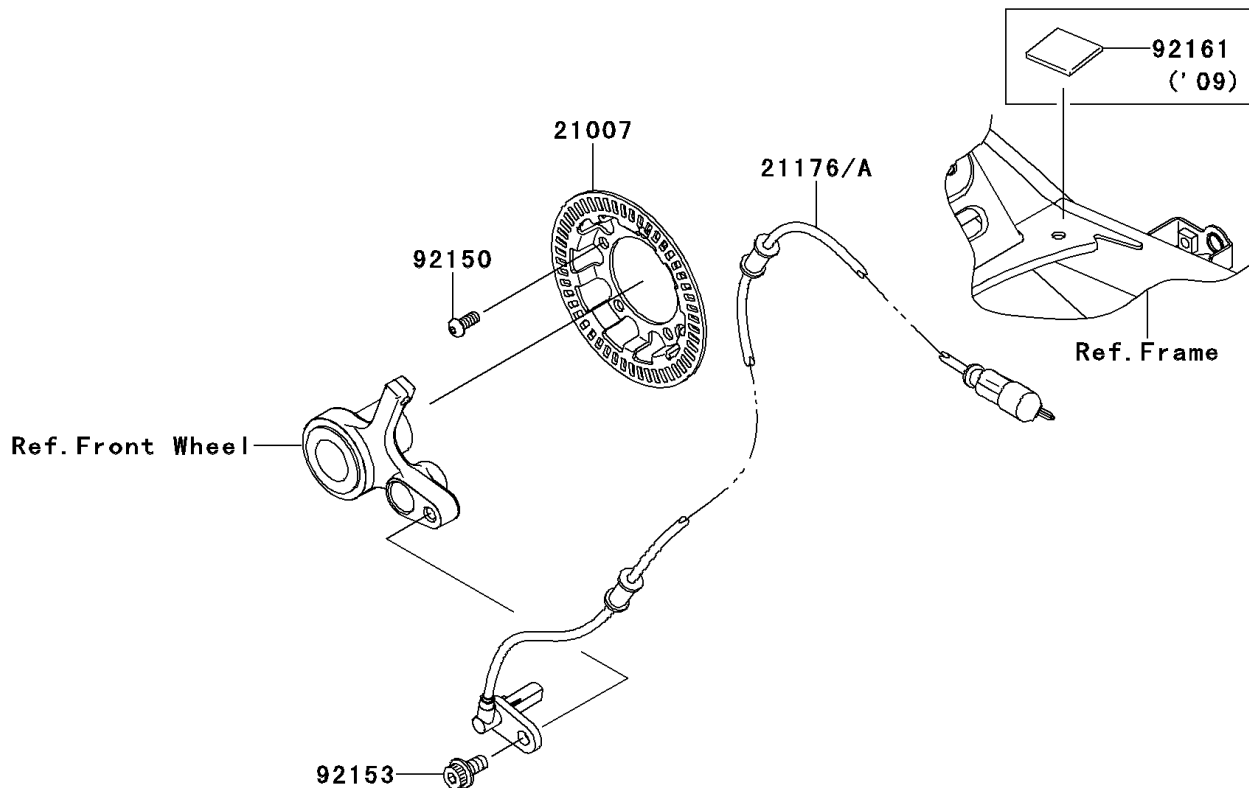

## PARTS DIAGRAM Front Master Cylinder

F2291

# 2012 VULCAN® 1700 VOYAGER® ABS

**Kawasaki**  
Let the Good Times Roll®

## PARTS LIST

### Front Master Cylinder

ITEM NAME	PART NUMBER	QUANTITY
-----------	-------------	----------

---