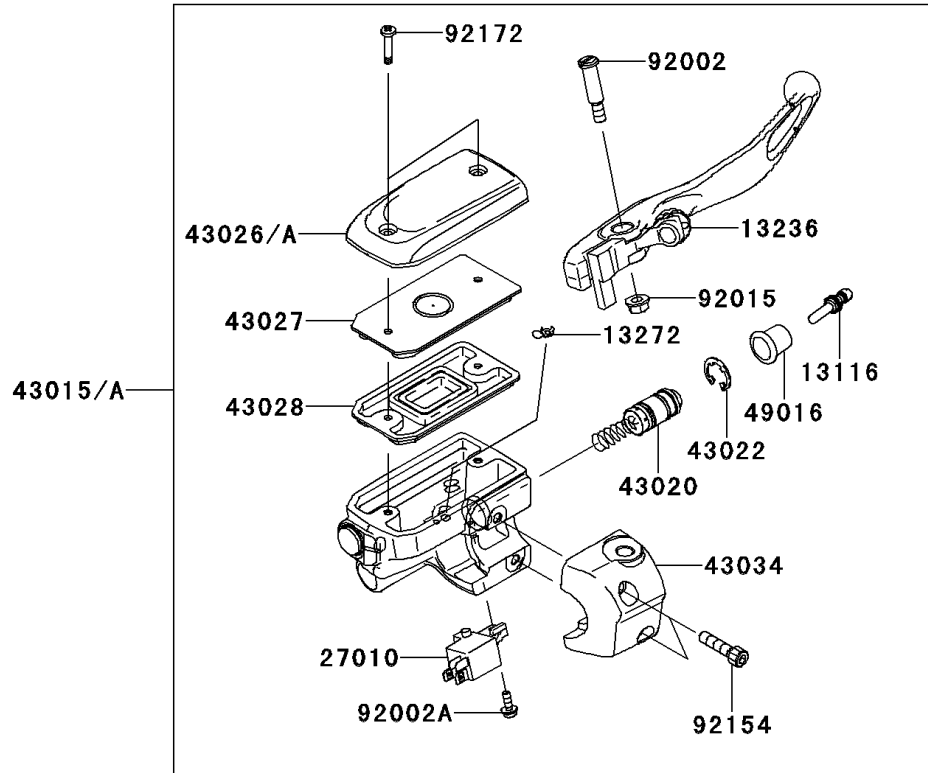

2012 VULCAN® 1700 VOYAGER® ABS

PARTS DIAGRAM Front Master Cylinder

F2291