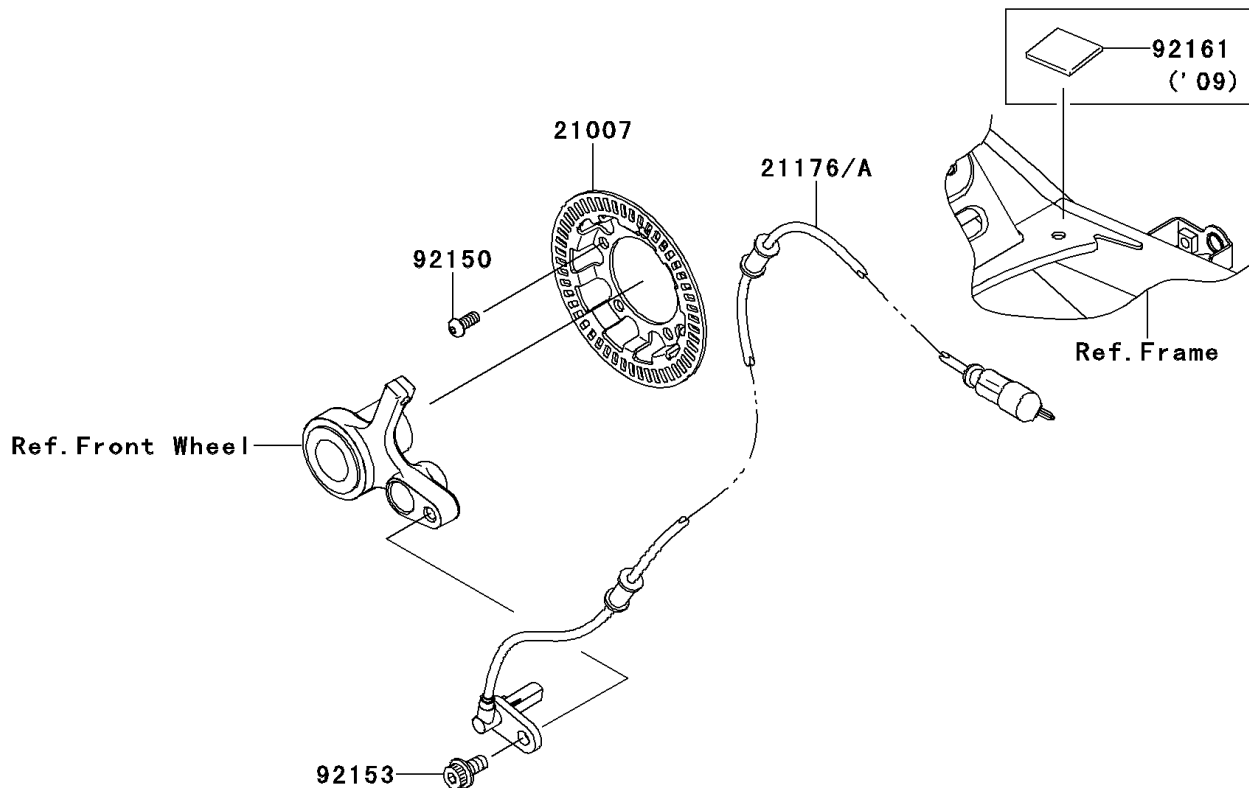

2012 VULCAN® 1700 VOYAGER® ABS

PARTS DIAGRAM Front Master Cylinder

F2291