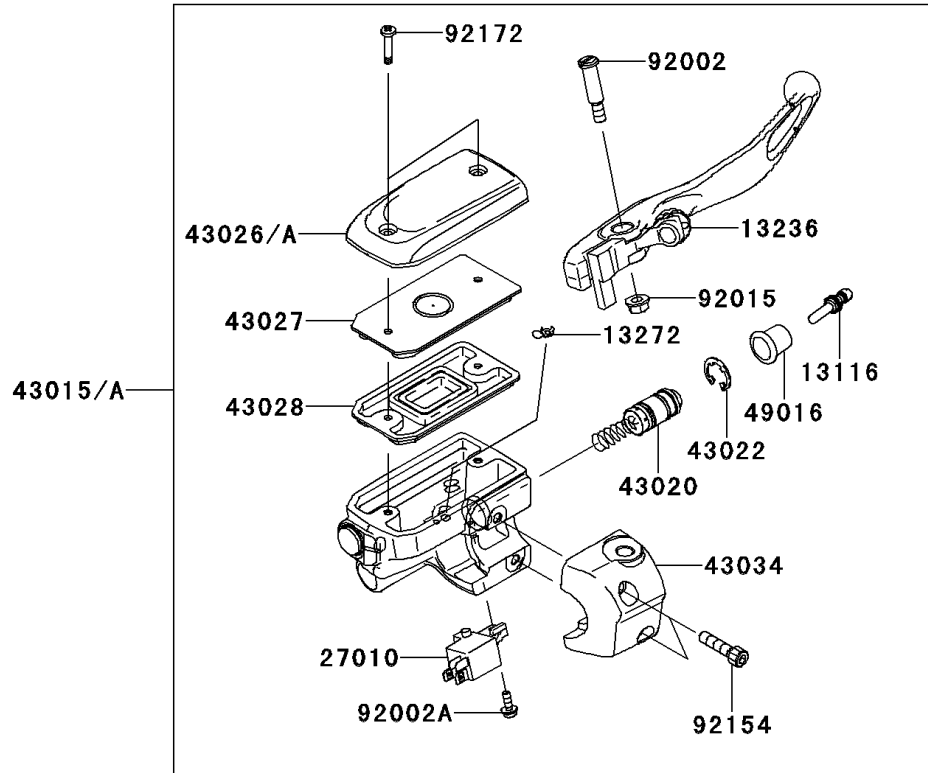

## PARTS DIAGRAM Front Master Cylinder

F2291

## PARTS LIST

### Front Master Cylinder

ITEM NAME	PART NUMBER	QUANTITY
-----------	-------------	----------

---