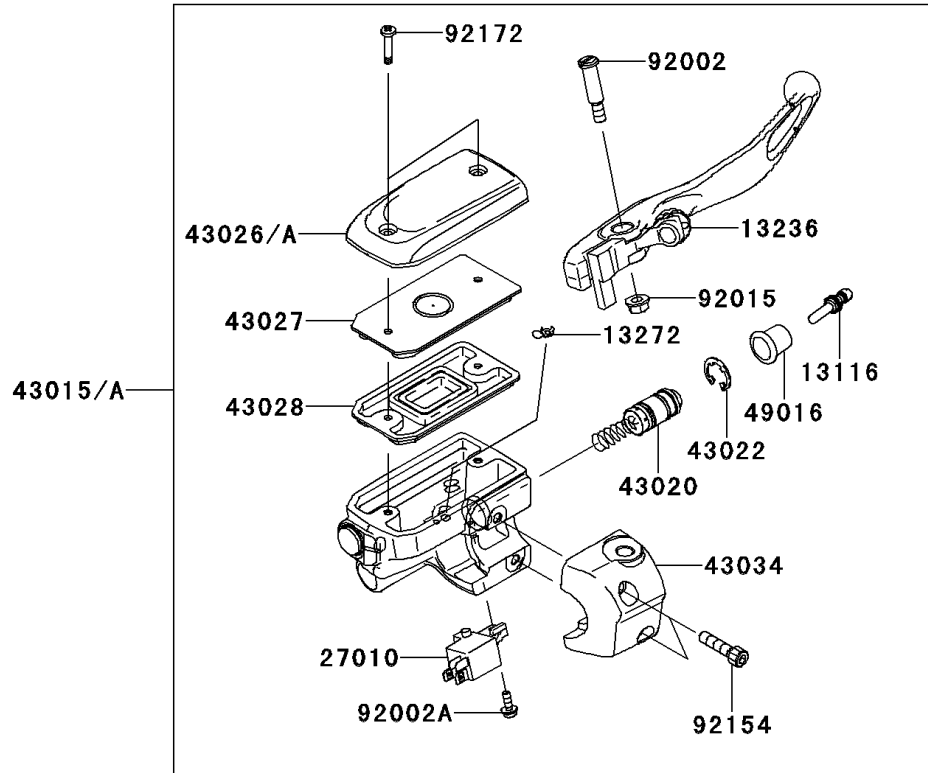

2011 VULCAN® 1700 VOYAGER® ABS

PARTS DIAGRAM Front Master Cylinder

F2291

2011 VULCAN® 1700 VOYAGER® ABS

Kawasaki
Let the Good Times Roll®

PARTS LIST

Front Master Cylinder

ITEM NAME	PART NUMBER	QUANTITY
-----------	-------------	----------
