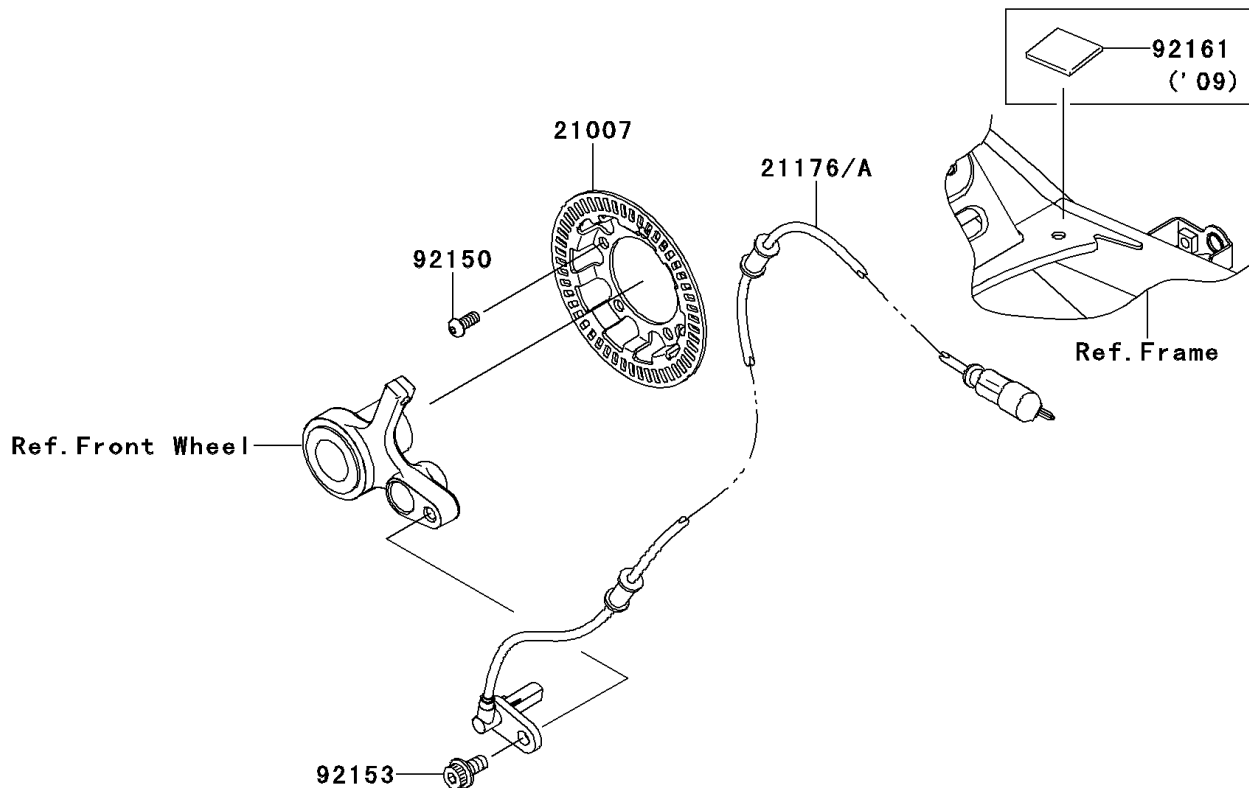

2011 VULCAN® 1700 VOYAGER® ABS

PARTS DIAGRAM Front Master Cylinder

F2291

2011 VULCAN® 1700 VOYAGER® ABS

Kawasaki
Let the Good Times Roll®

PARTS LIST

Front Master Cylinder

ITEM NAME	PART NUMBER	QUANTITY
-----------	-------------	----------
