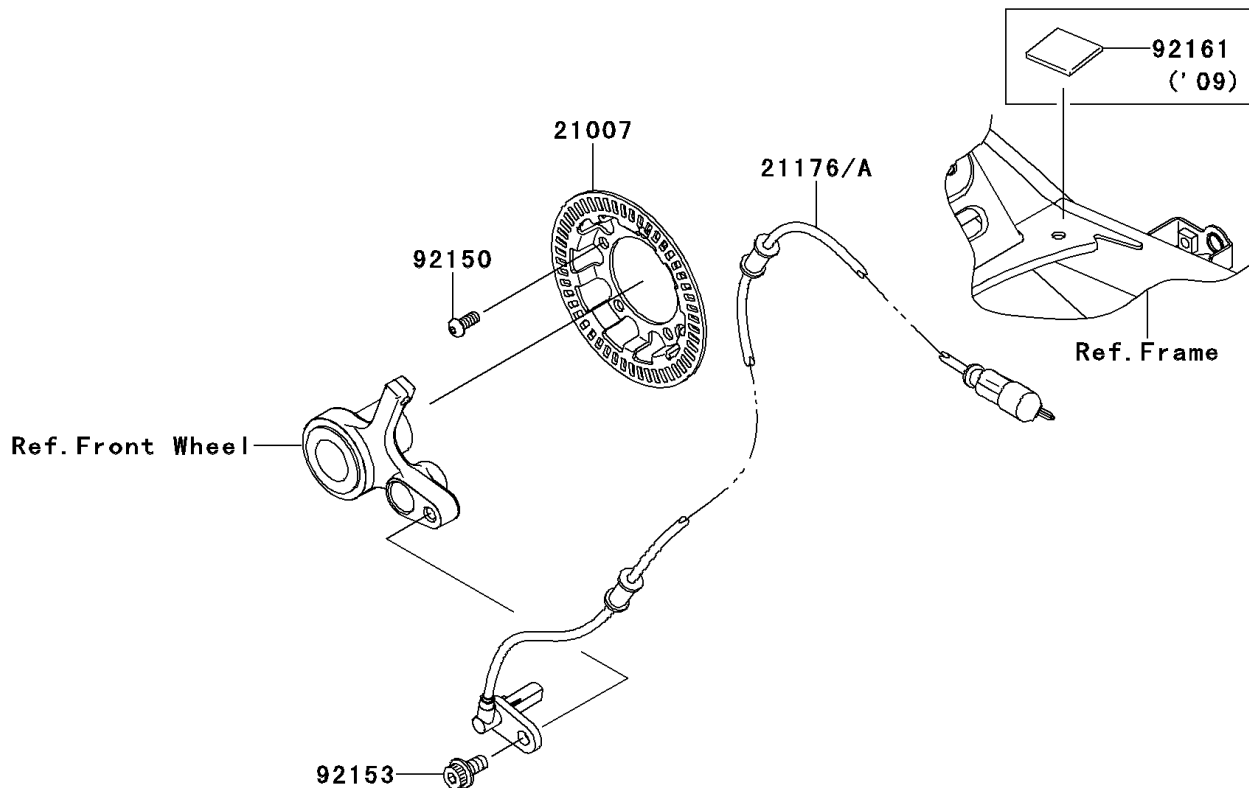

2010 Vulcan® 1700 Voyager® ABS

PARTS DIAGRAM Front Master Cylinder

F2291

2010 Vulcan® 1700 Voyager® ABS

Kawasaki
Let the Good Times Roll®

PARTS LIST

Front Master Cylinder

ITEM NAME	PART NUMBER	QUANTITY
-----------	-------------	----------
