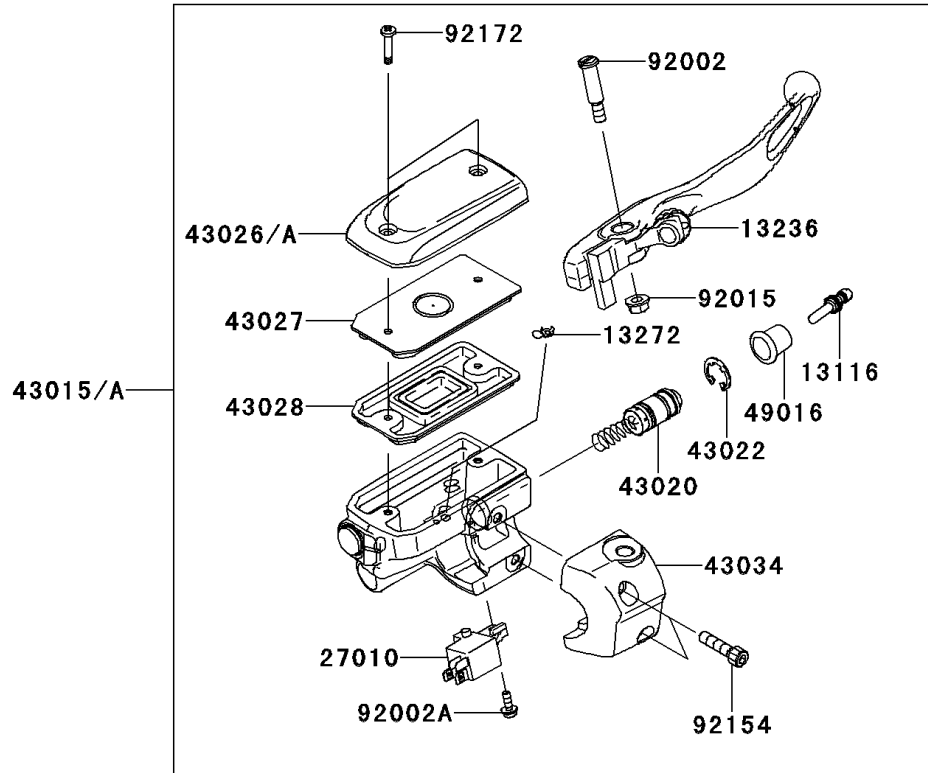

2010 Vulcan® 1700 Voyager® ABS

PARTS DIAGRAM Front Master Cylinder

F2291

2010 Vulcan® 1700 Voyager® ABS

Kawasaki
Let the Good Times Roll®

PARTS LIST

Front Master Cylinder

ITEM NAME	PART NUMBER	QUANTITY
-----------	-------------	----------
