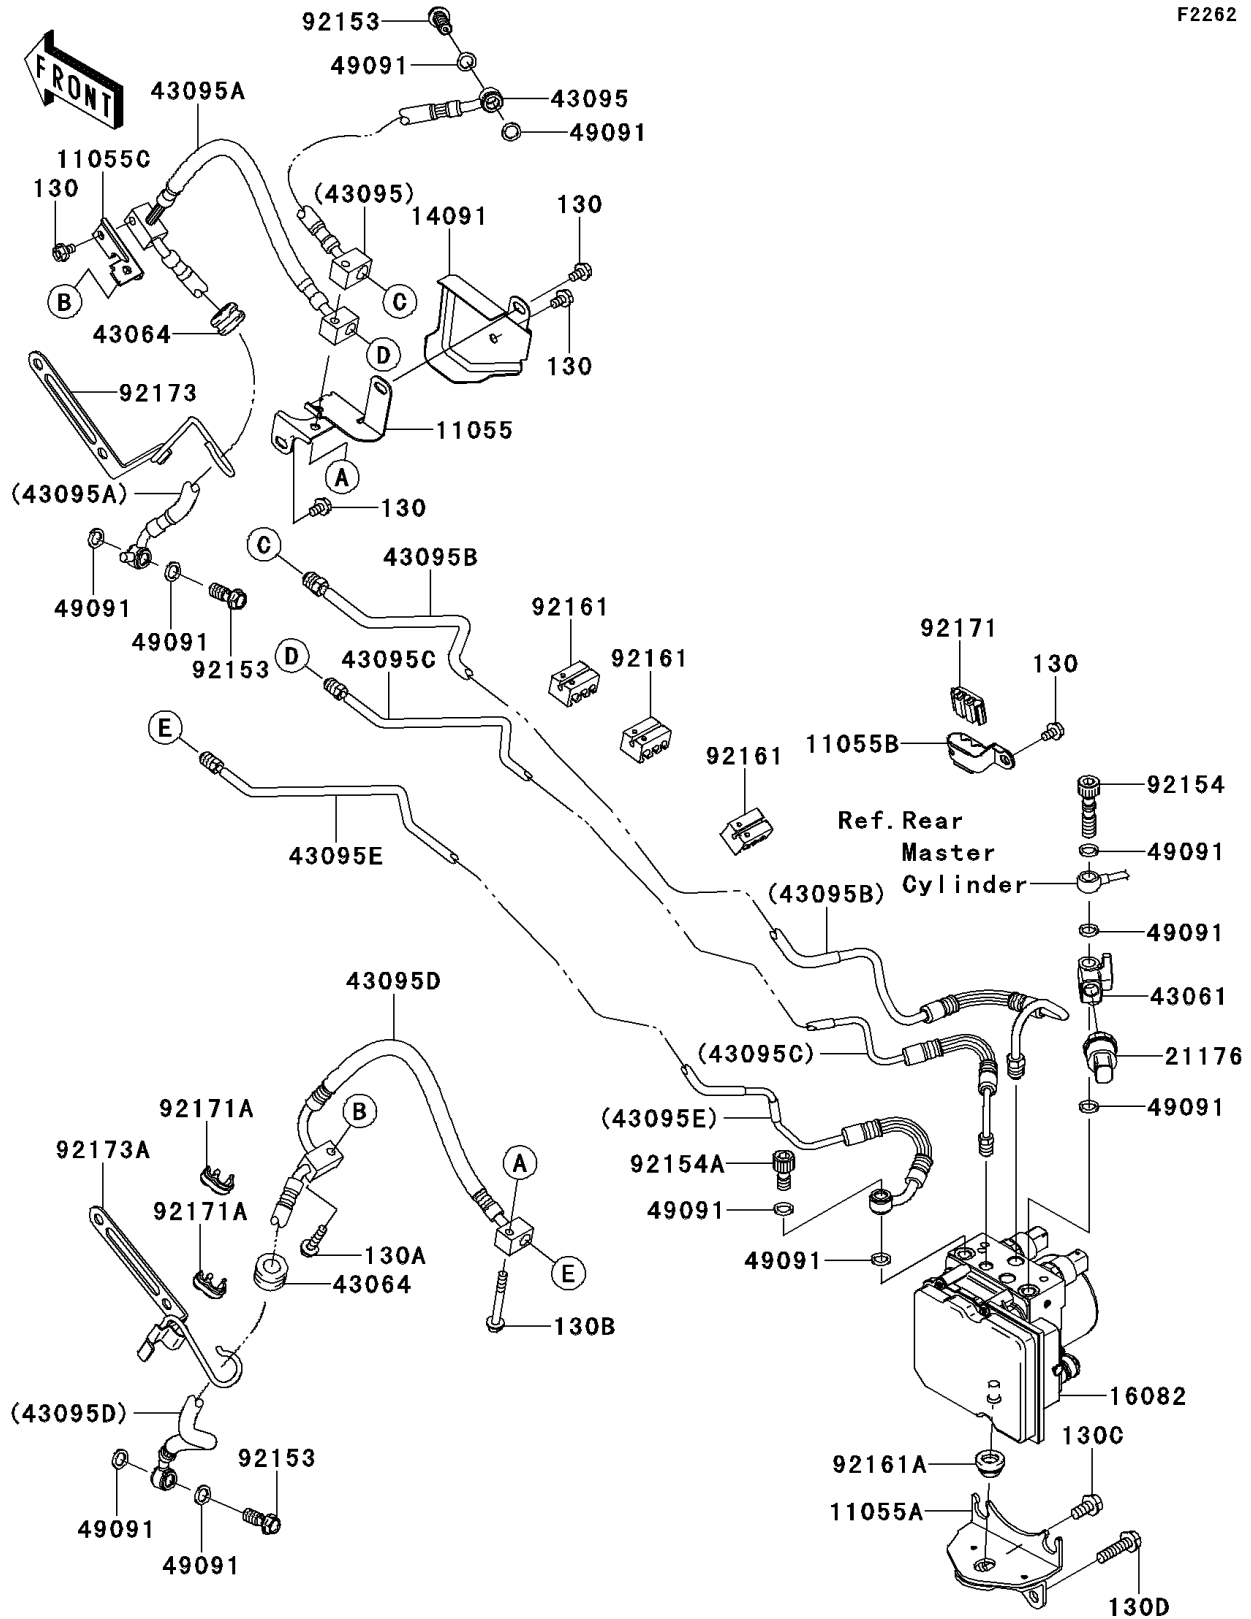

2009 Vulcan 1700 Voyager ABS (Canada Only)

PARTS DIAGRAM

Brake Piping(B9F/B9FA)

F2262

2009 Vulcan 1700 Voyager ABS (Canada Only)

PARTS LIST

Brake Piping(B9F/B9FA)

ITEM NAME

PART NUMBER

QUANTITY
