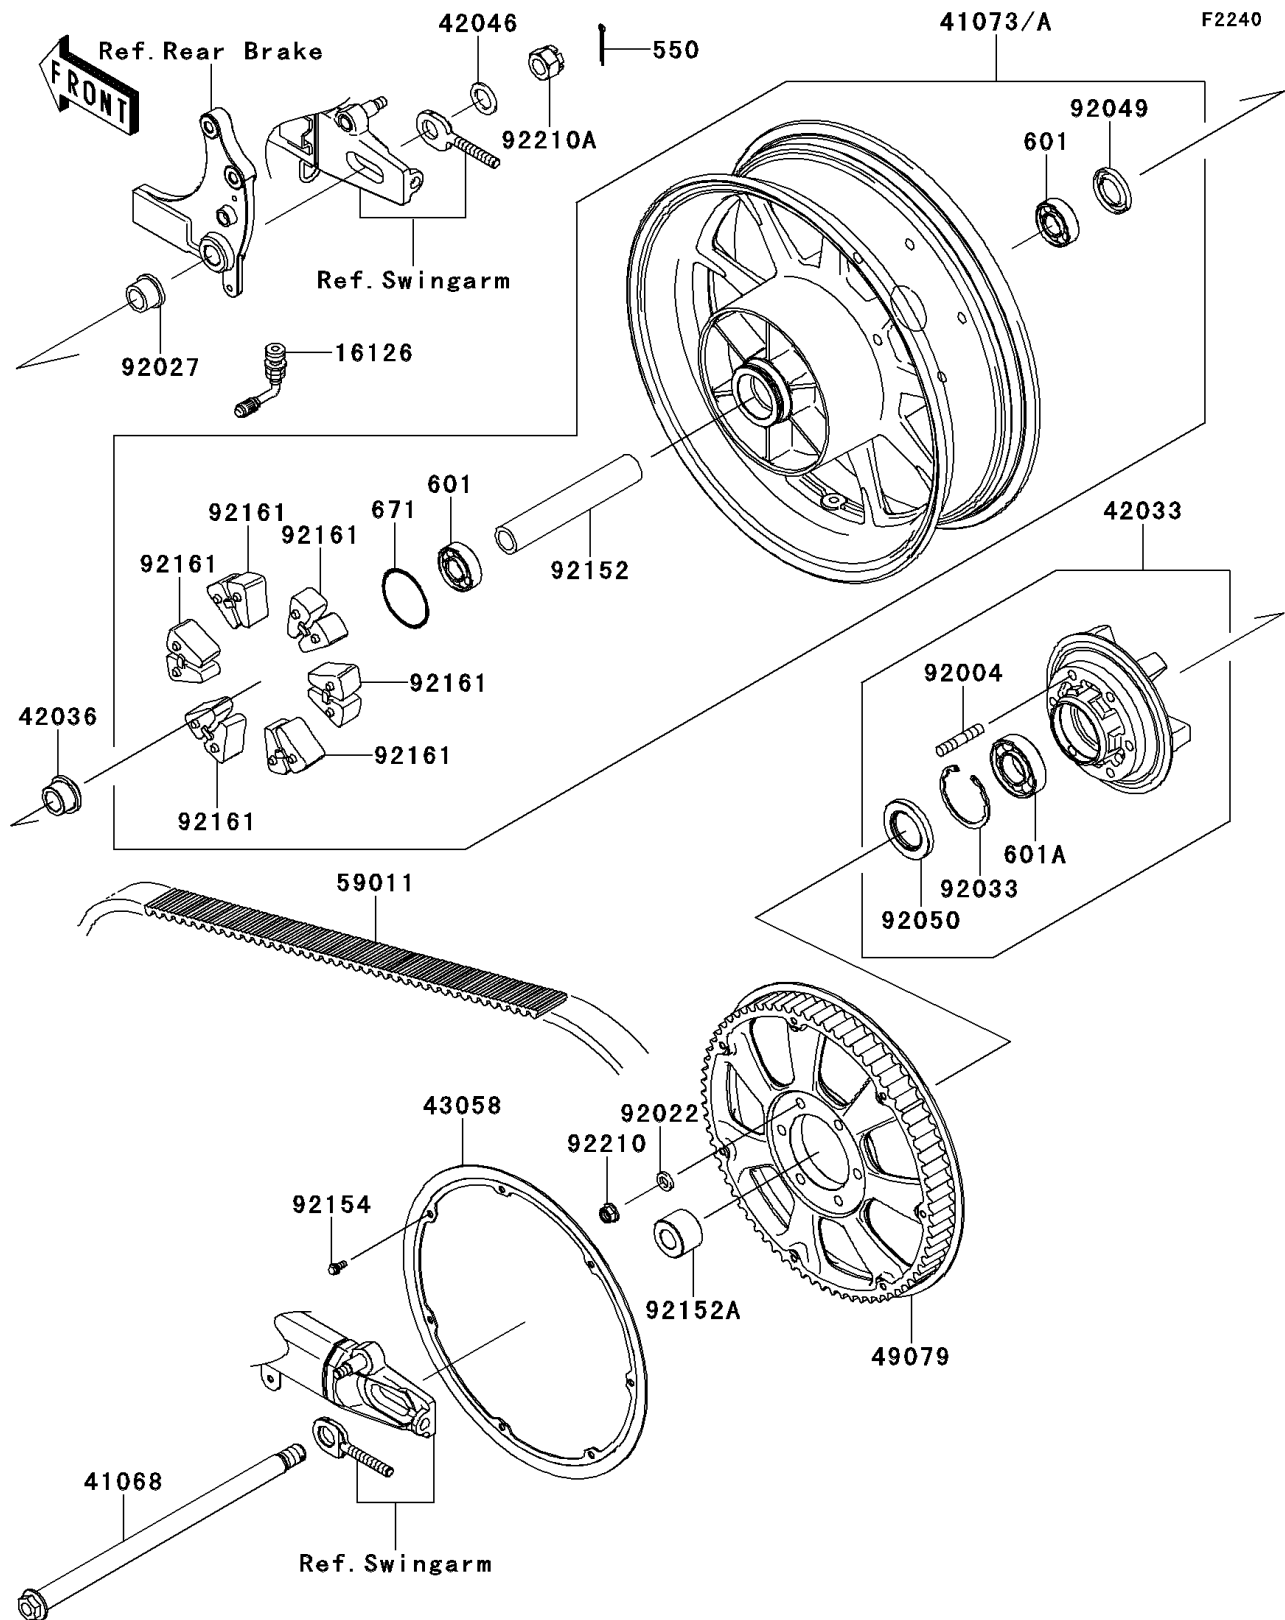

## PARTS DIAGRAM

### Rear Wheel/Chain

# 2012 VULCAN® 1700 VOYAGER® ABS

**Kawasaki**  
Let the Good Times Roll®

## PARTS LIST

Rear Wheel/Chain

ITEM NAME	PART NUMBER	QUANTITY
-----------	-------------	----------

---