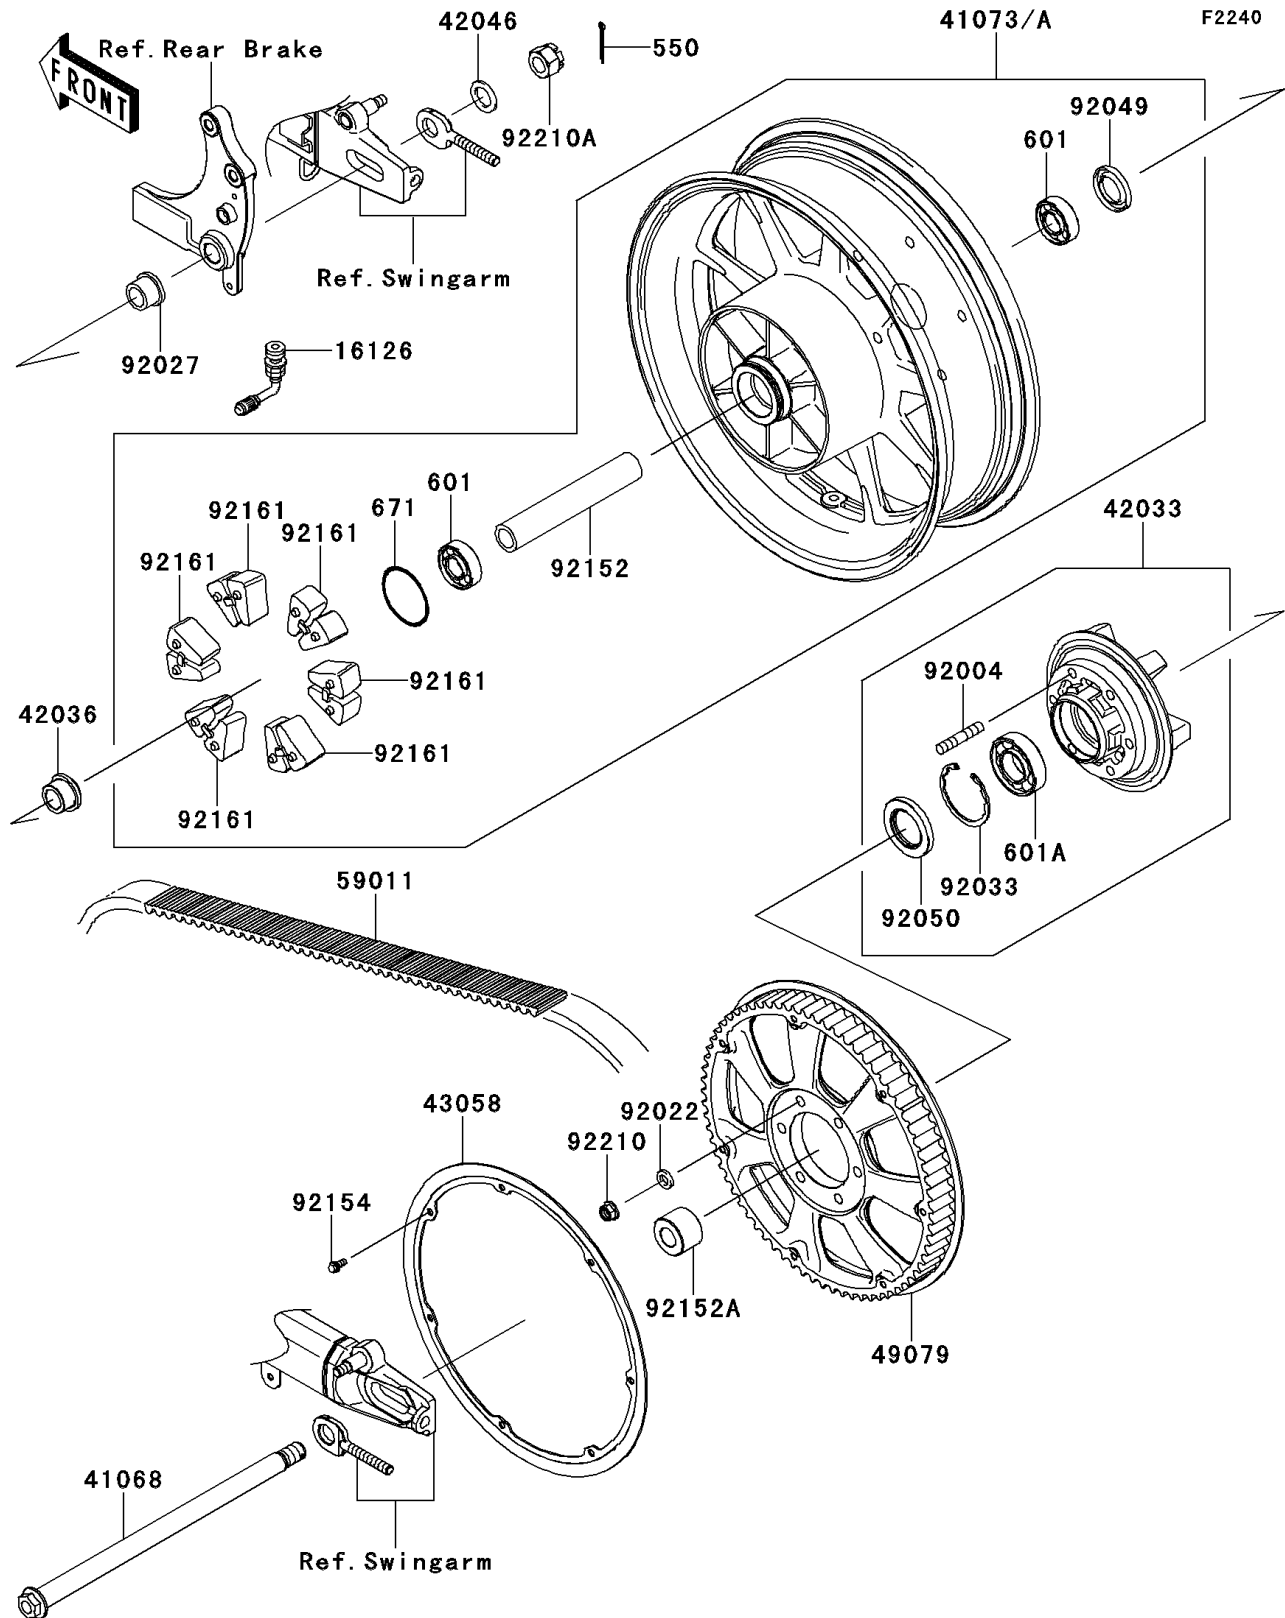

## PARTS DIAGRAM

### Rear Wheel/Chain

# 2010 Vulcan® 1700 Voyager® ABS

**Kawasaki**  
Let the Good Times Roll®

## PARTS LIST

Rear Wheel/Chain

ITEM NAME	PART NUMBER	QUANTITY
-----------	-------------	----------

---