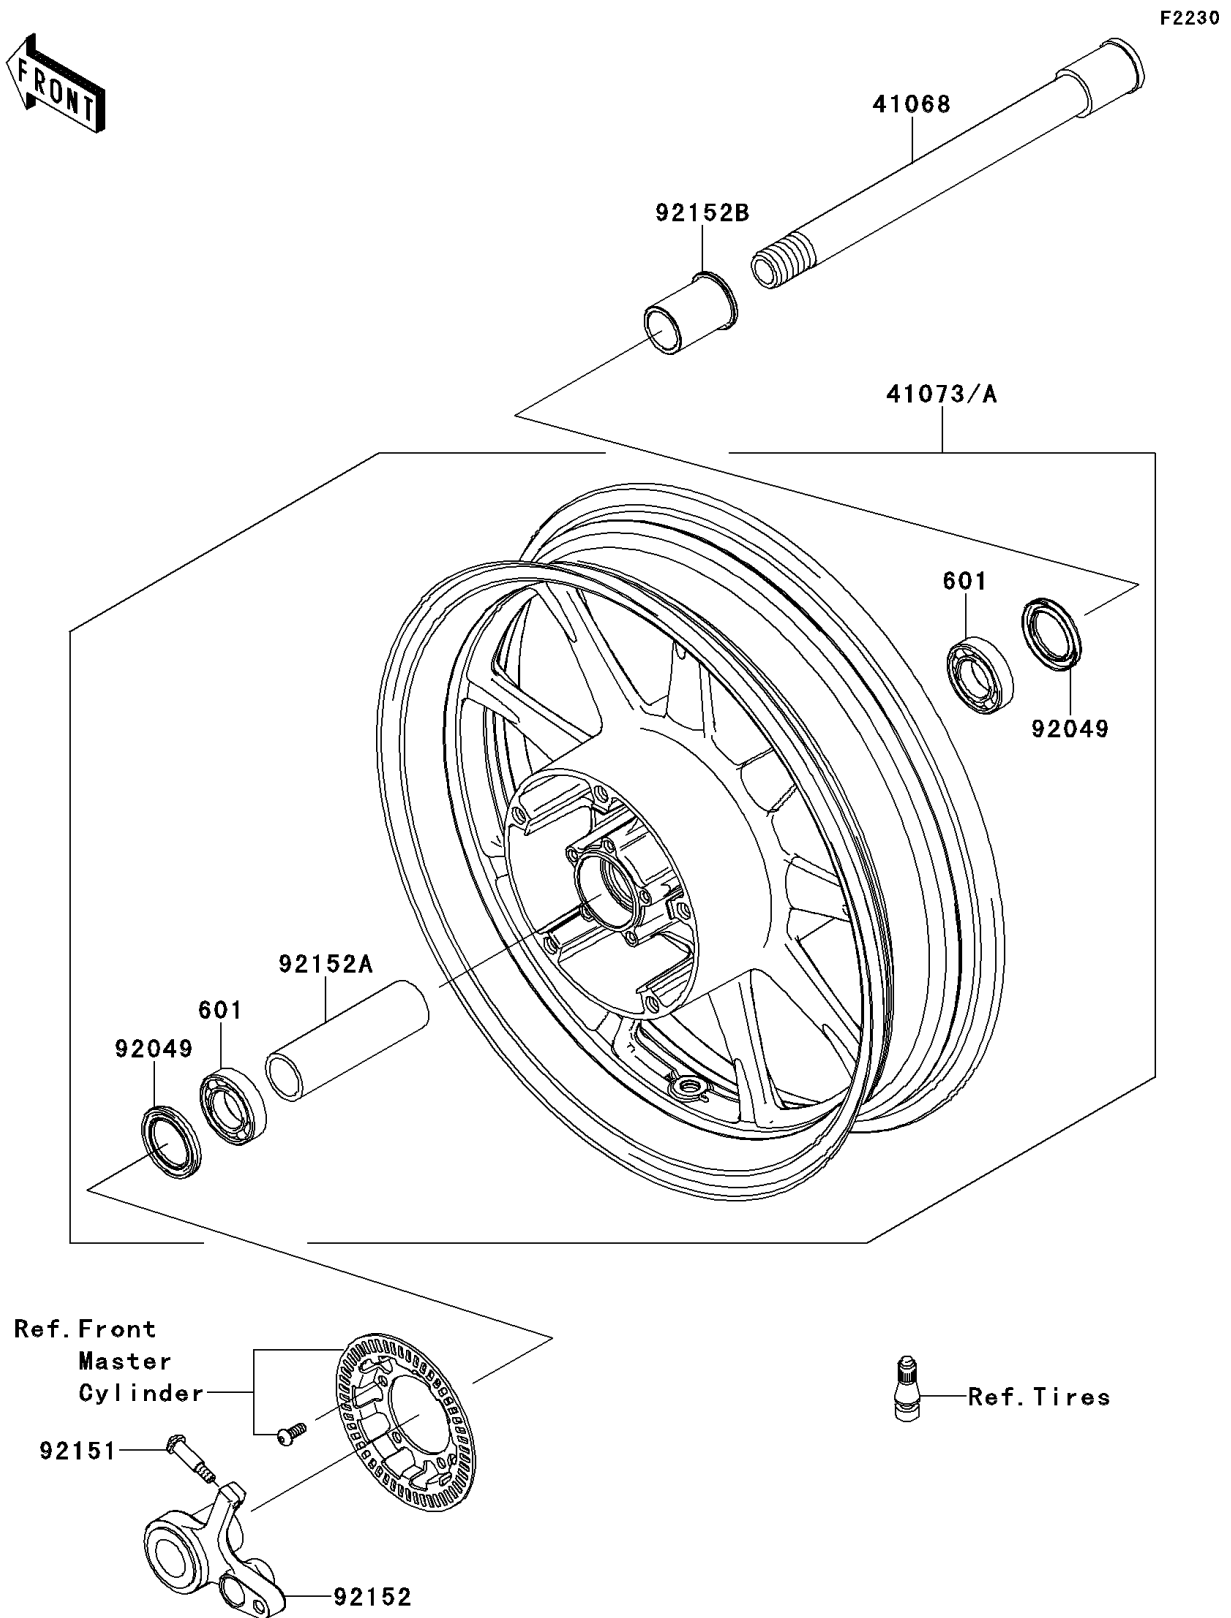

2010 Vulcan® 1700 Voyager® ABS

Kawasaki
Let the Good Times Roll®

PARTS DIAGRAM

Front Wheel

2010 Vulcan® 1700 Voyager® ABS

Kawasaki
Let the Good Times Roll®

PARTS LIST

Front Wheel

ITEM NAME	PART NUMBER	QUANTITY
-----------	-------------	----------
