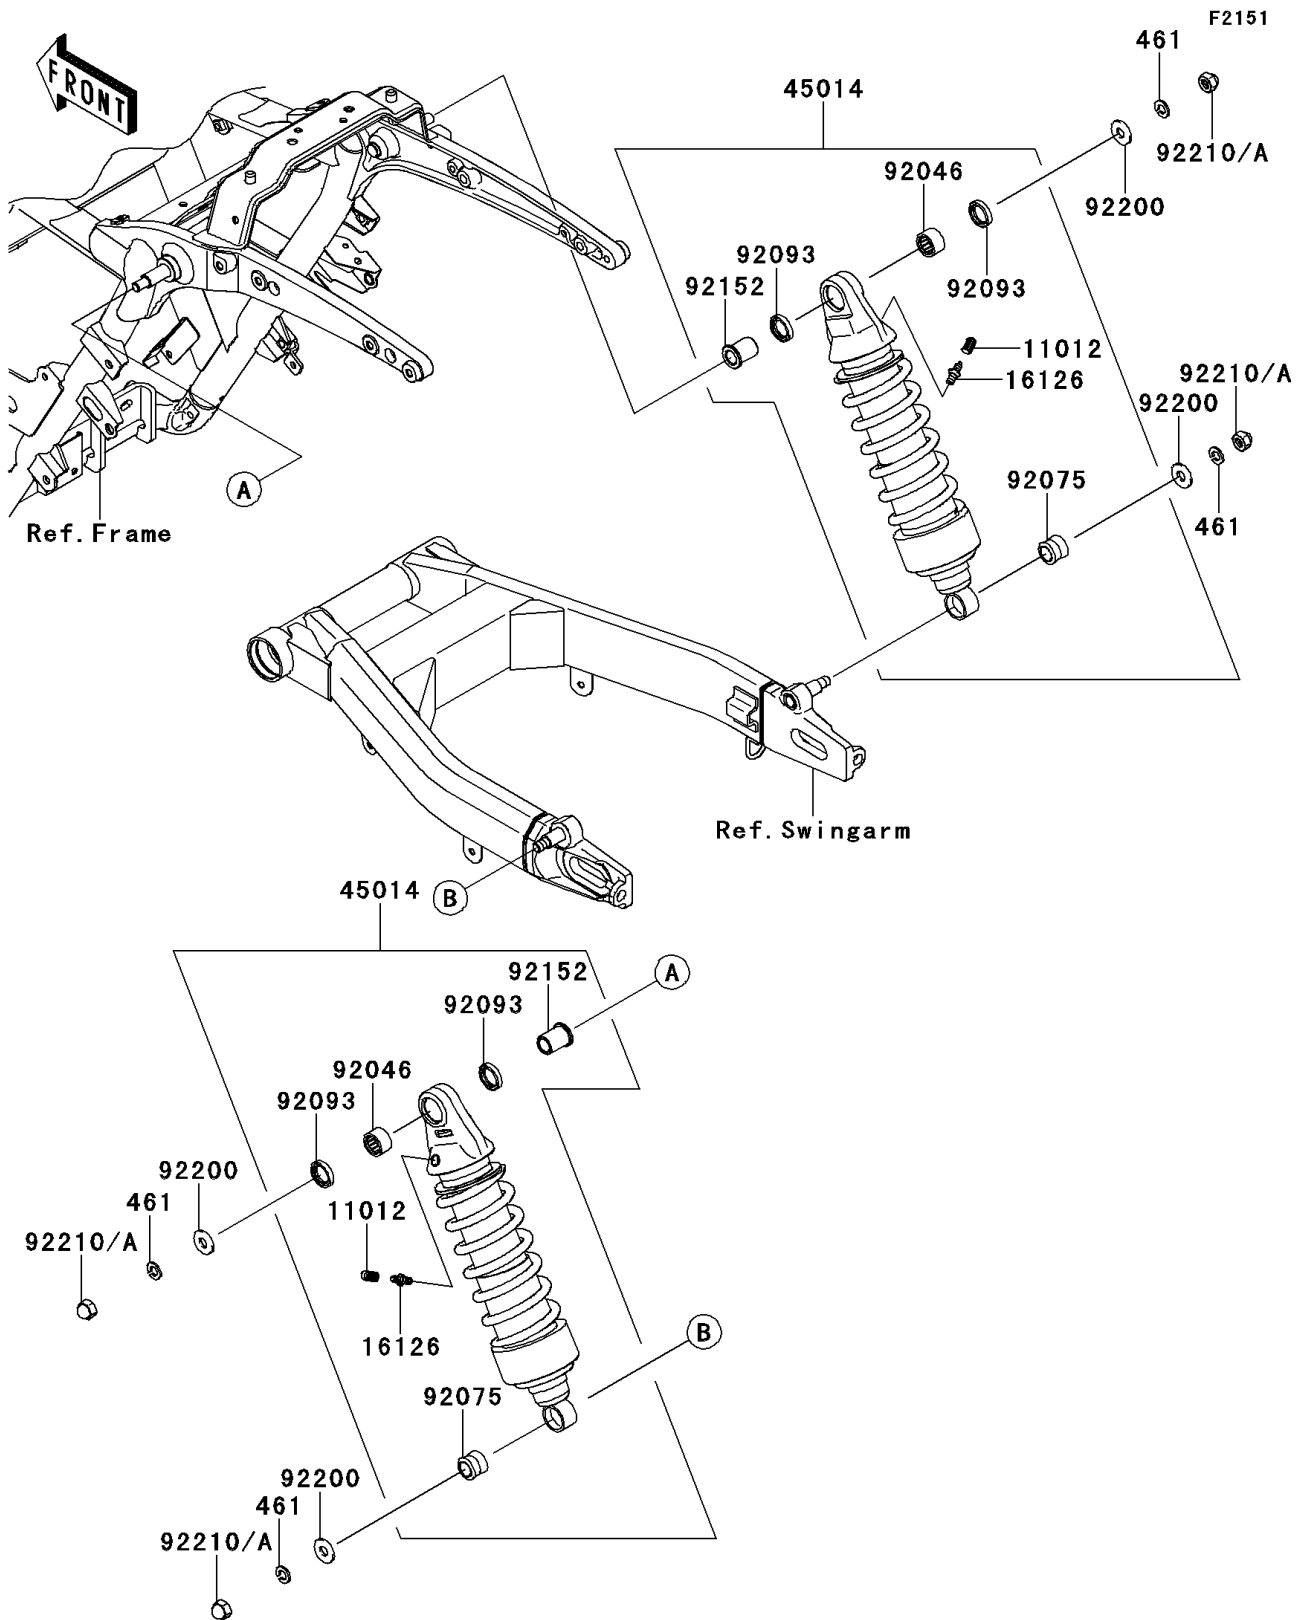

2012 VULCAN® 1700 VOYAGER® ABS

PARTS DIAGRAM

Suspension/Shock Absorber

2012 VULCAN® 1700 VOYAGER® ABS

Kawasaki
Let the Good Times Roll®

PARTS LIST

Suspension/Shock Absorber

ITEM NAME

PART NUMBER

QUANTITY
