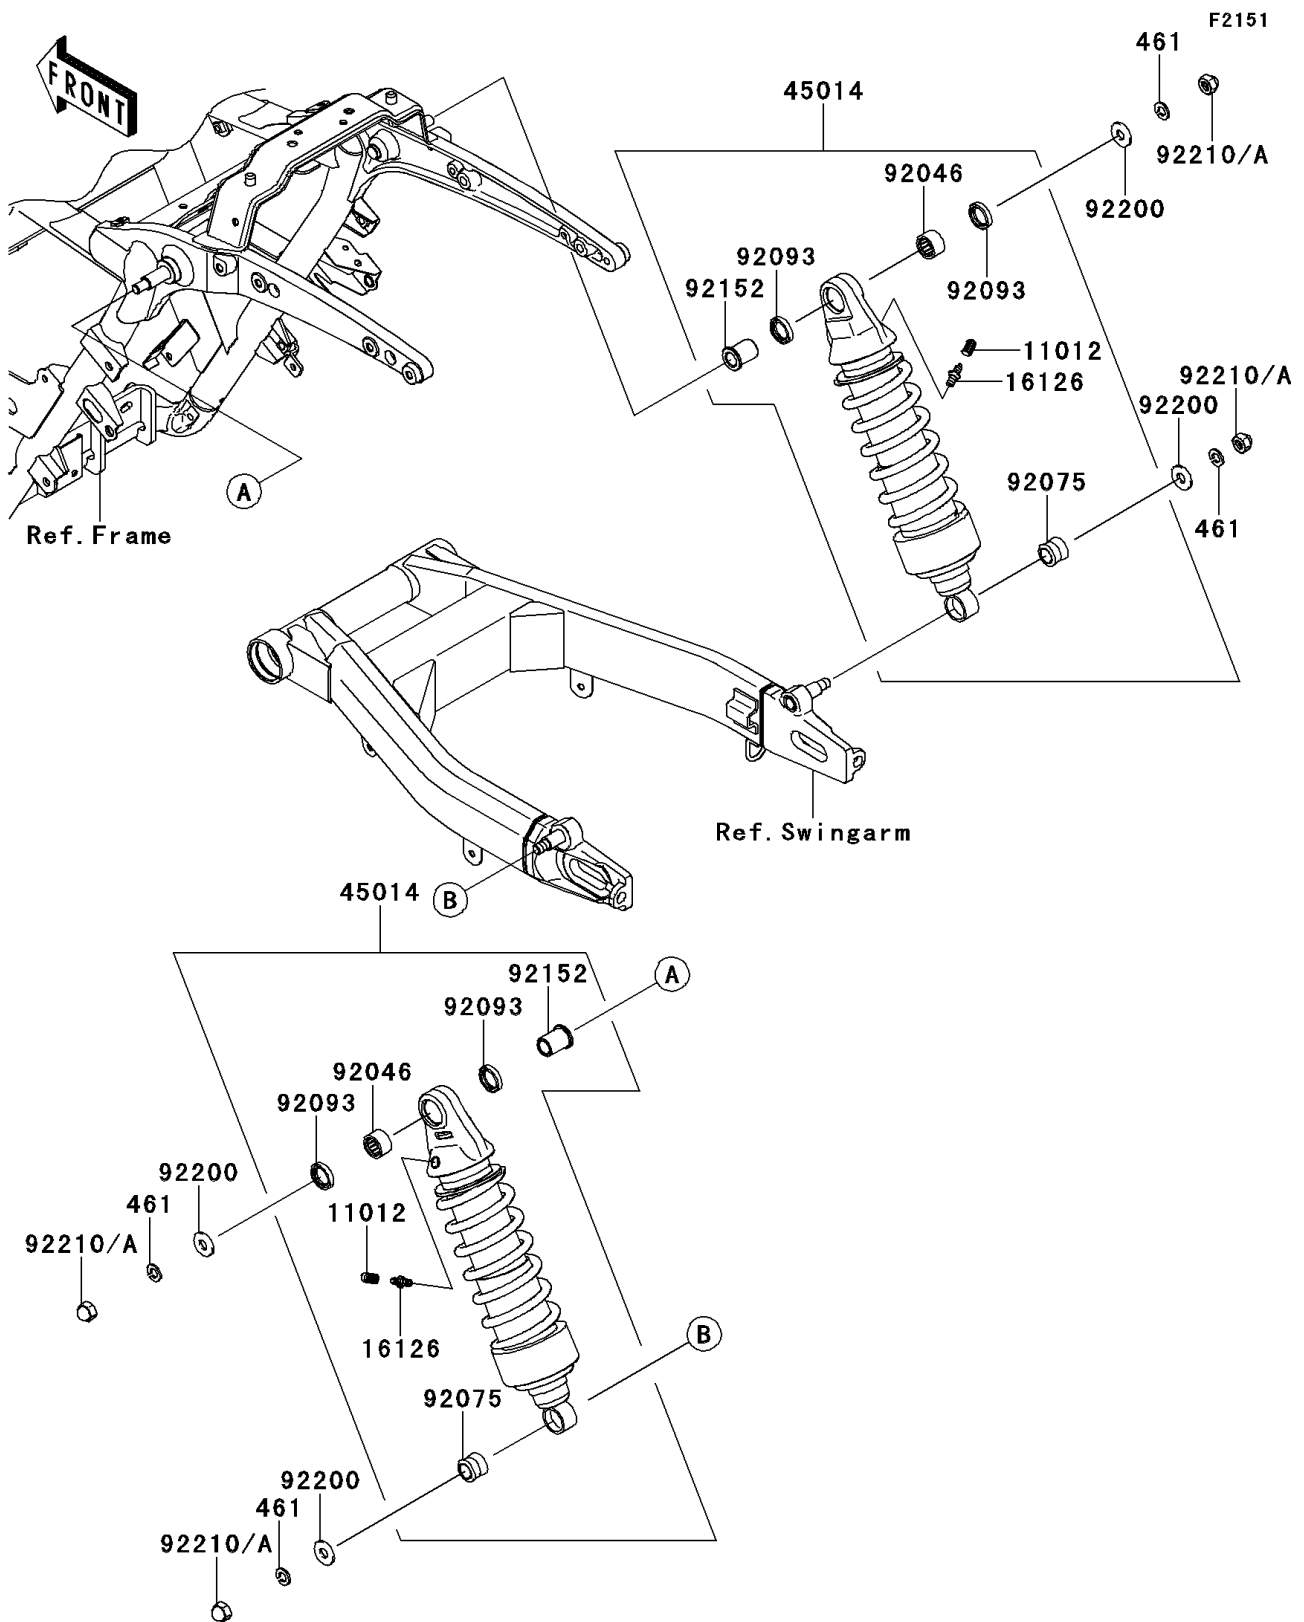

2010 Vulcan® 1700 Voyager® ABS

PARTS DIAGRAM

Suspension/Shock Absorber

2010 Vulcan® 1700 Voyager® ABS

Kawasaki
Let the Good Times Roll®

PARTS LIST

Suspension/Shock Absorber

ITEM NAME	PART NUMBER	QUANTITY
WASHER-SPRING,10MM (Ref # 461)	461S1000	4
CAP (Ref # 11012)	11012-1283	2
VALVE,AIR (Ref # 16126)	16126-0013	2
SHOCKABSORBER (Ref # 45014)	45014-0208	2
BEARING-NEEDLE (Ref # 92046)	92046-1296	2
DAMPER,SHOCKABSORBER (Ref # 92075)	92075-1387	2
SEAL (Ref # 92093)	92093-1552	4
COLLAR (Ref # 92152)	92152-1336	2
WASHER,10.5X26X2.5 (Ref # 92200)	92200-1565	4
NUT,CAP,10MM (Ref # 92210A)	92210-1288	4