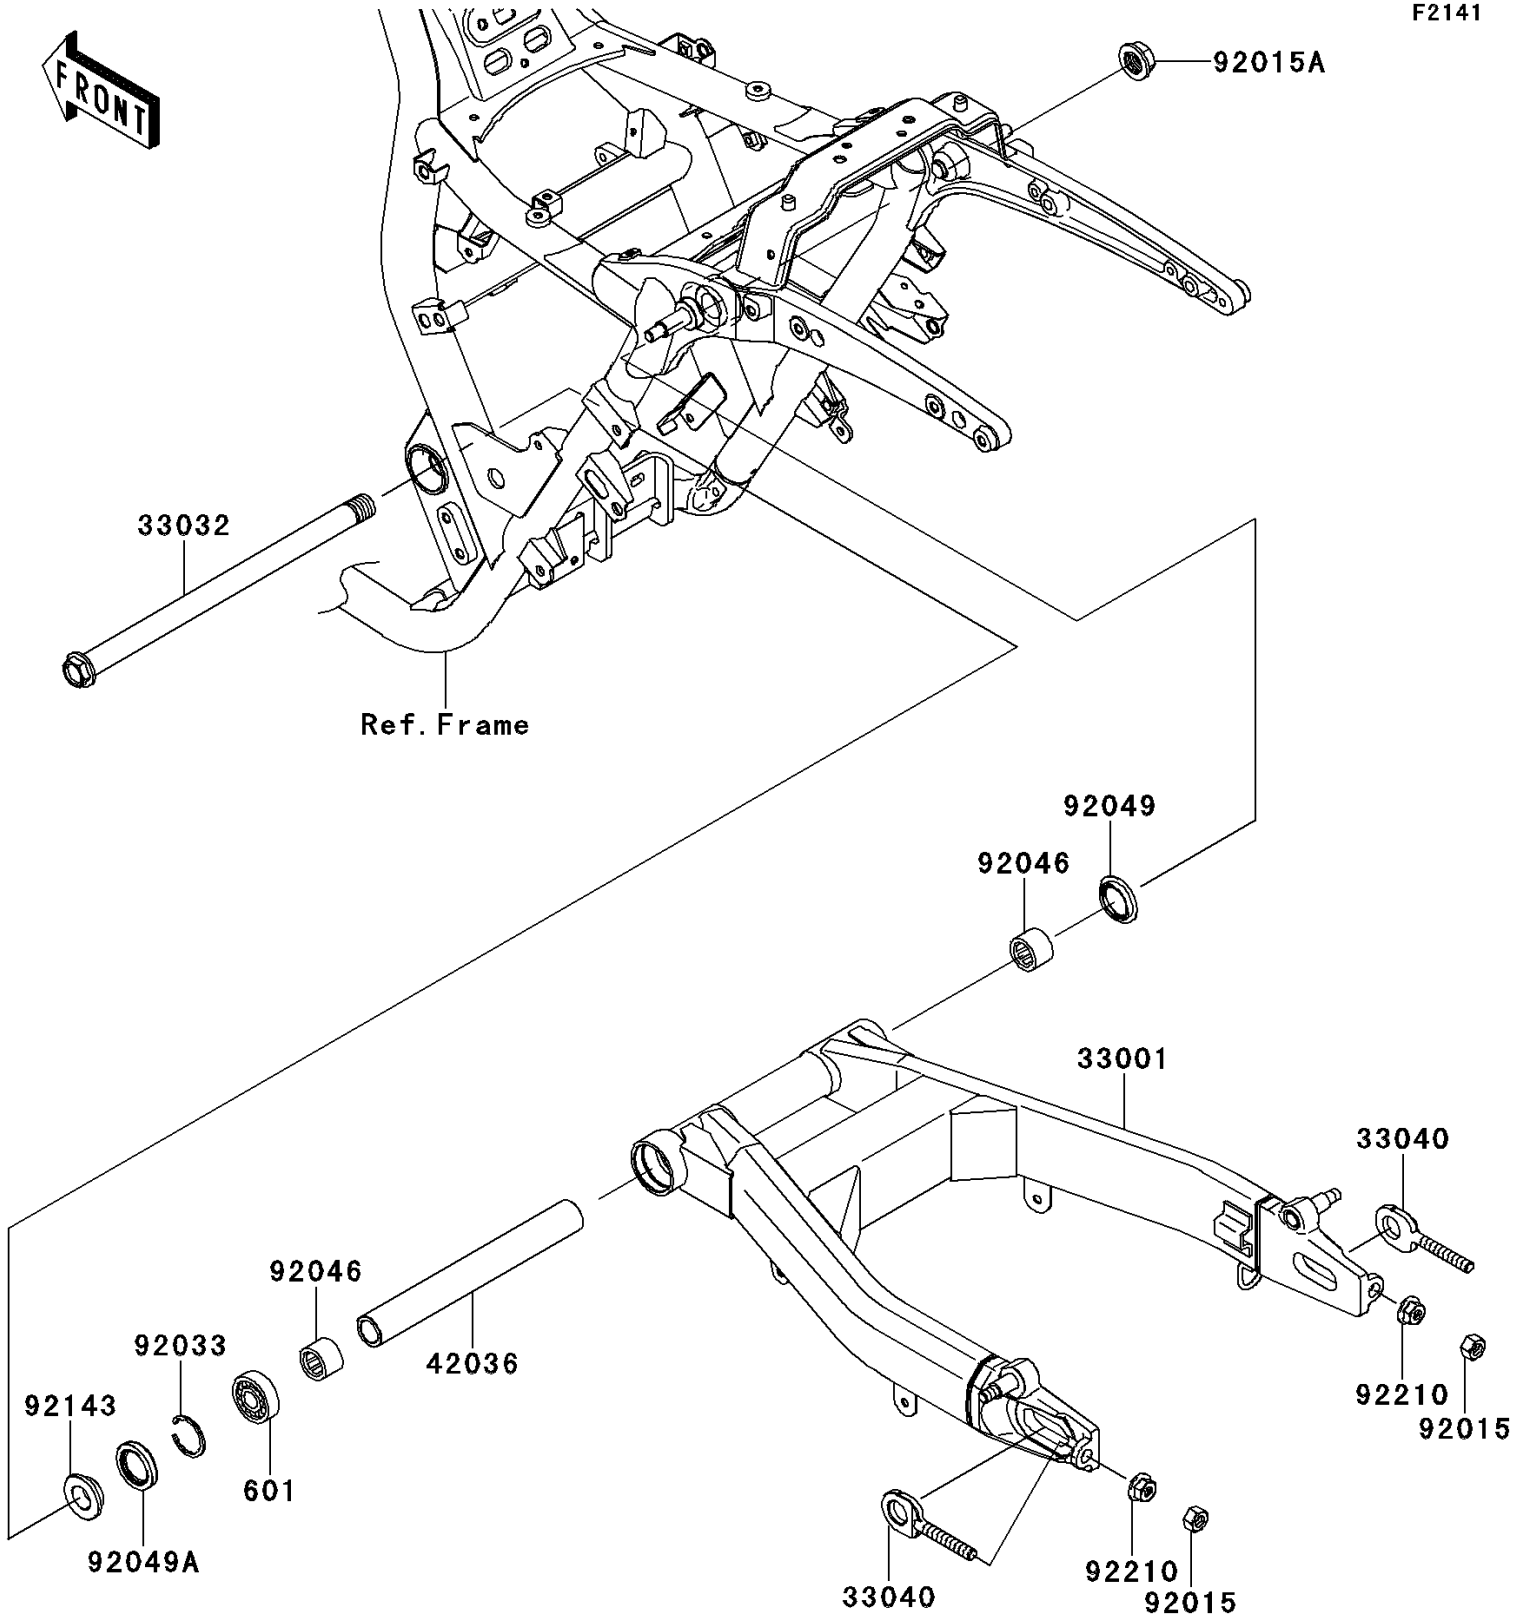

2009 Vulcan 1700 Voyager ABS (Canada Only)

PARTS DIAGRAM

Swingarm

F2141

2009 Vulcan 1700 Voyager ABS (Canada Only)

PARTS LIST

Swingarm

ITEM NAME	PART NUMBER	QUANTITY
-----------	-------------	----------
