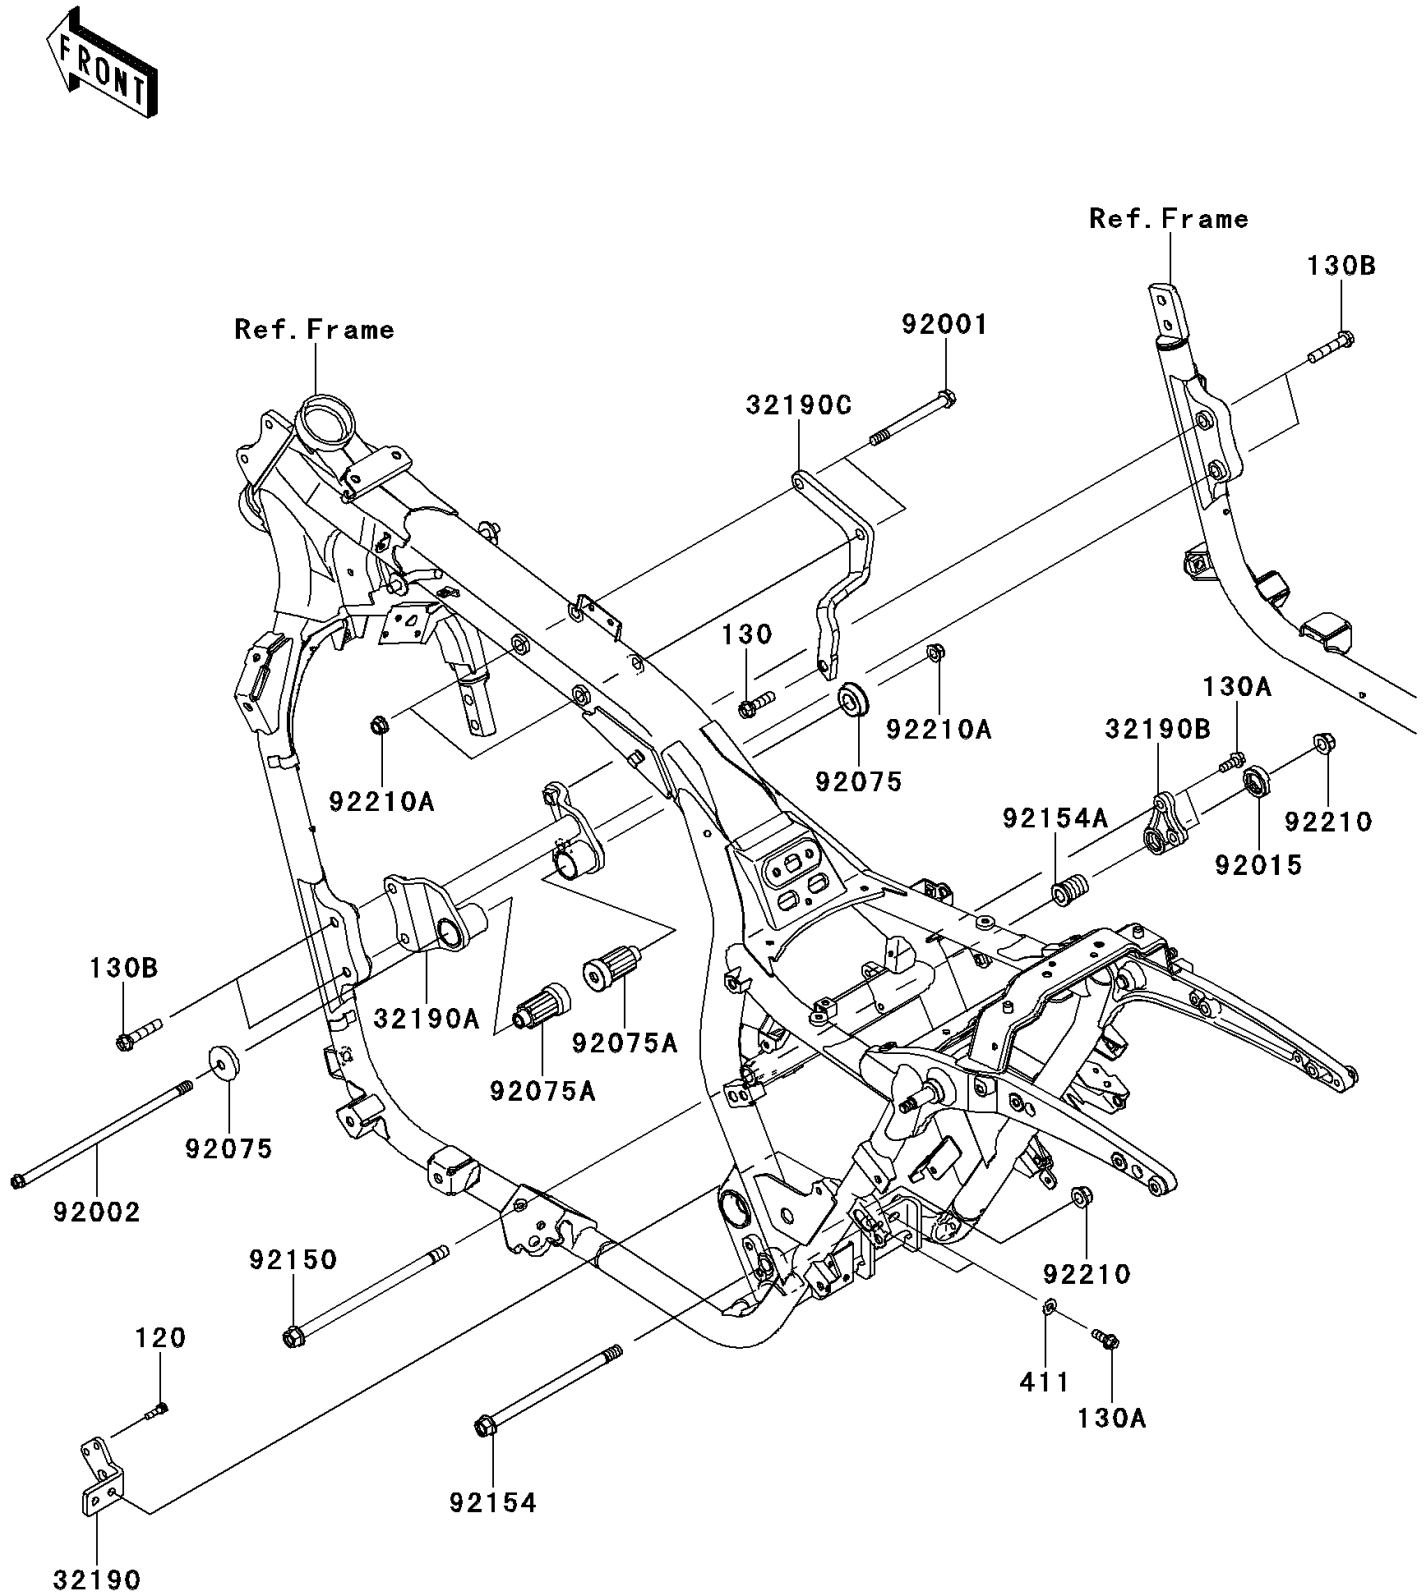

2009 Vulcan 1700 Voyager ABS (Canada Only)

PARTS DIAGRAM

Frame Fittings

F2131

2009 Vulcan 1700 Voyager ABS (Canada Only)

PARTS LIST Frame Fittings

ITEM NAME	PART NUMBER	QUANTITY
-----------	-------------	----------
