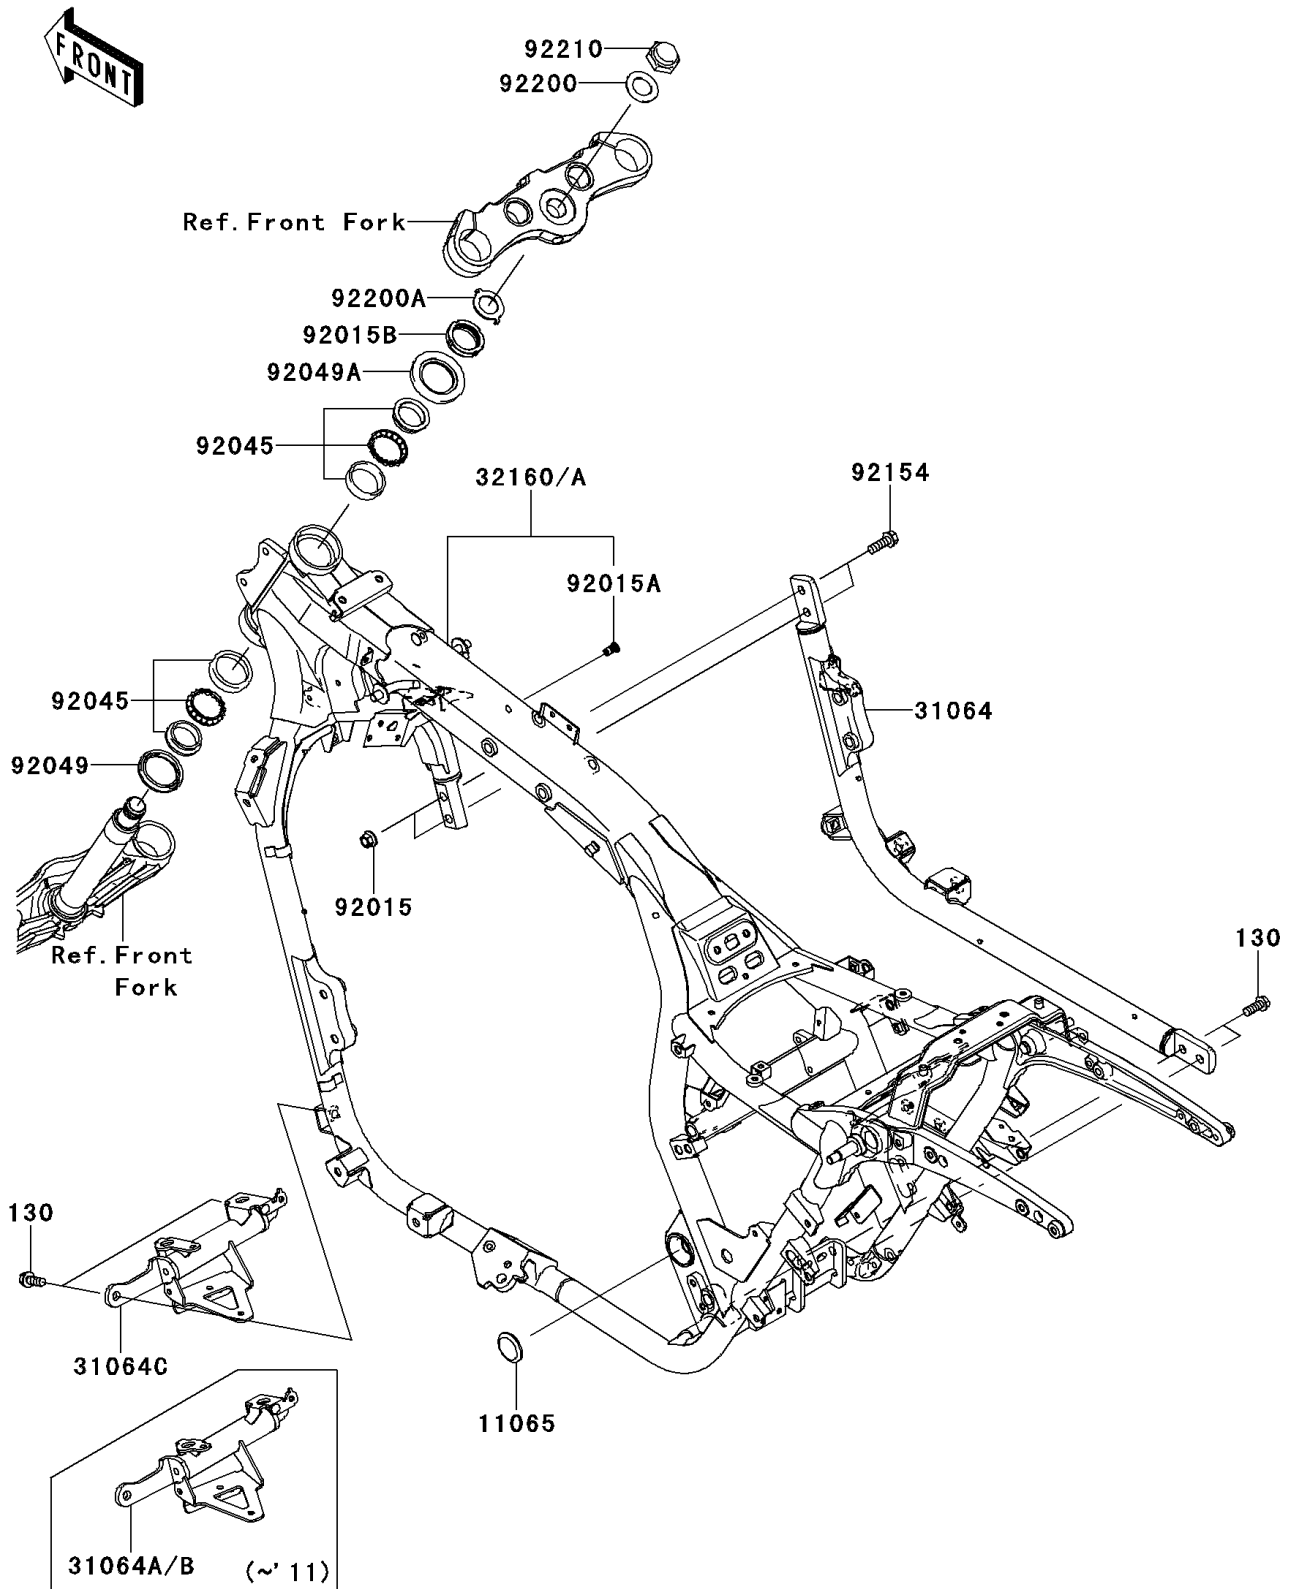

2009 Vulcan 1700 Voyager ABS (Canada Only)

PARTS DIAGRAM

Frame

F2120

2009 Vulcan 1700 Voyager ABS (Canada Only)

PARTS LIST

Frame

ITEM NAME	PART NUMBER	QUANTITY
-----------	-------------	----------
