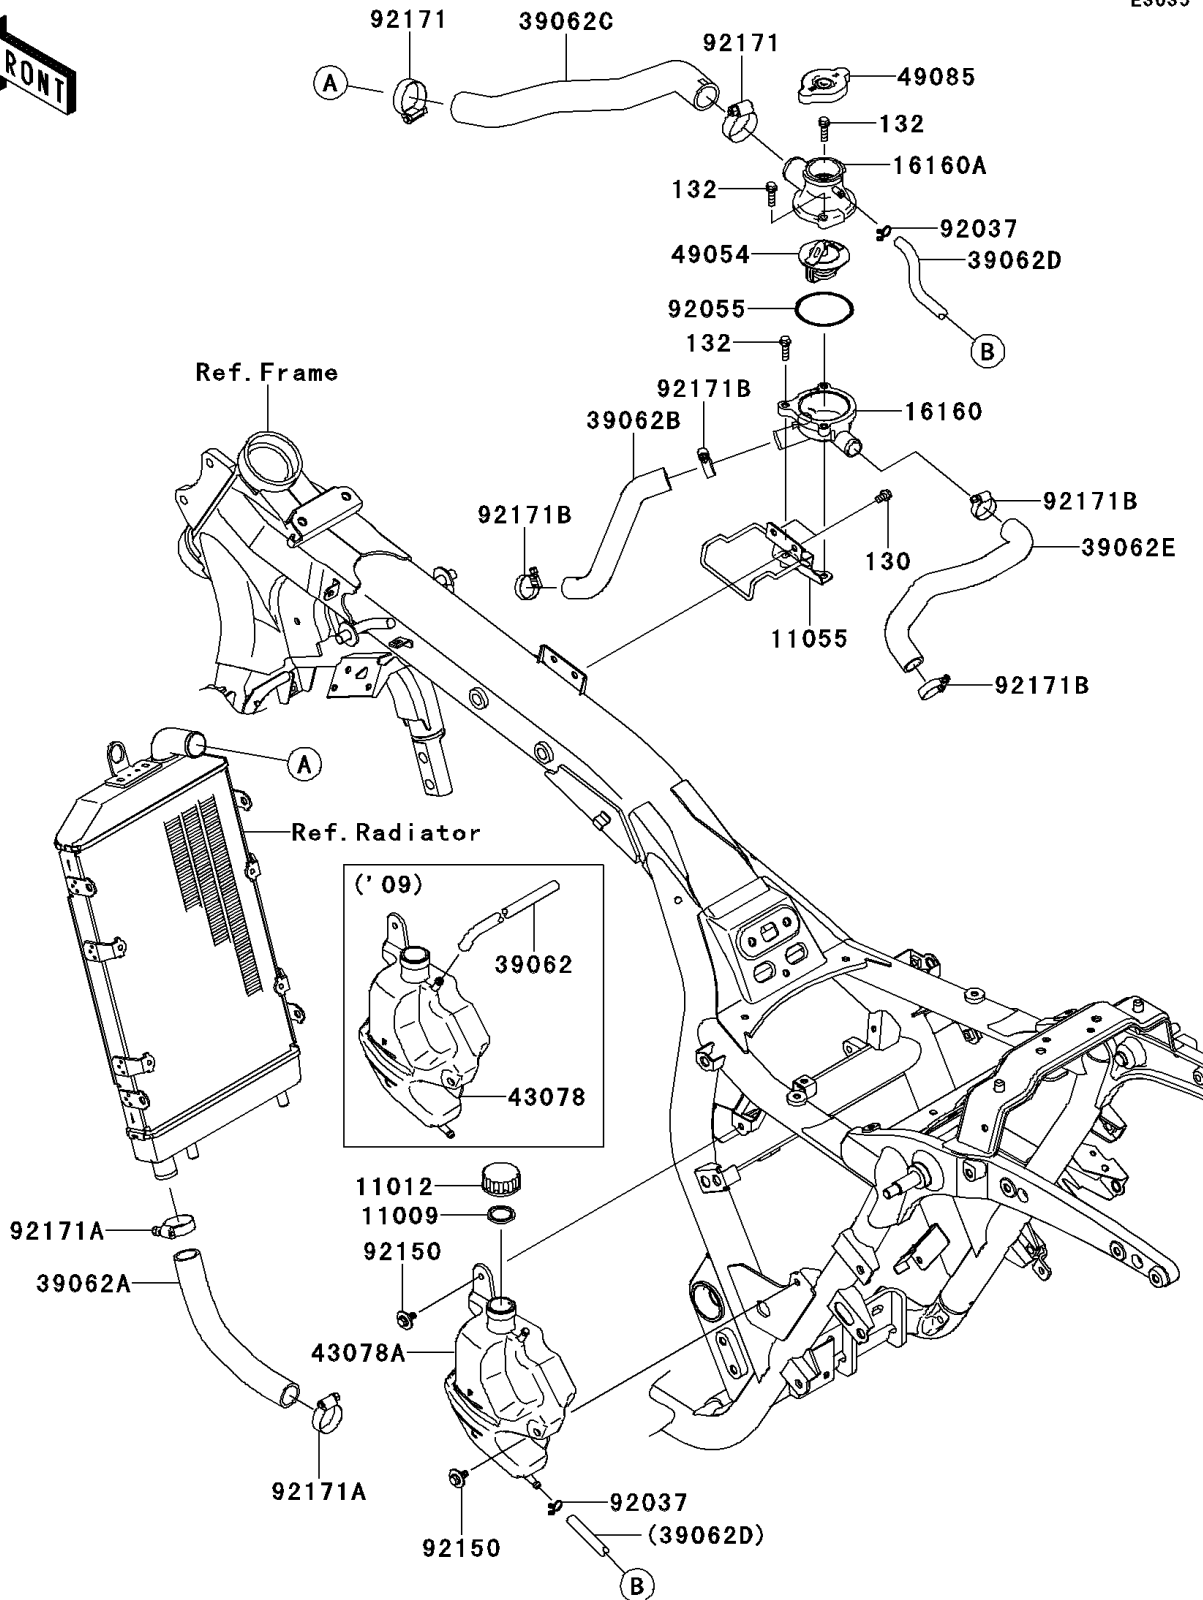

2009 Vulcan 1700 Voyager ABS (Canada Only)

PARTS DIAGRAM

Cooling(B9F-BBF)

E3035

2009 Vulcan 1700 Voyager ABS (Canada Only)

PARTS LIST

Cooling(B9F-BBF)

ITEM NAME

PART NUMBER

QUANTITY
