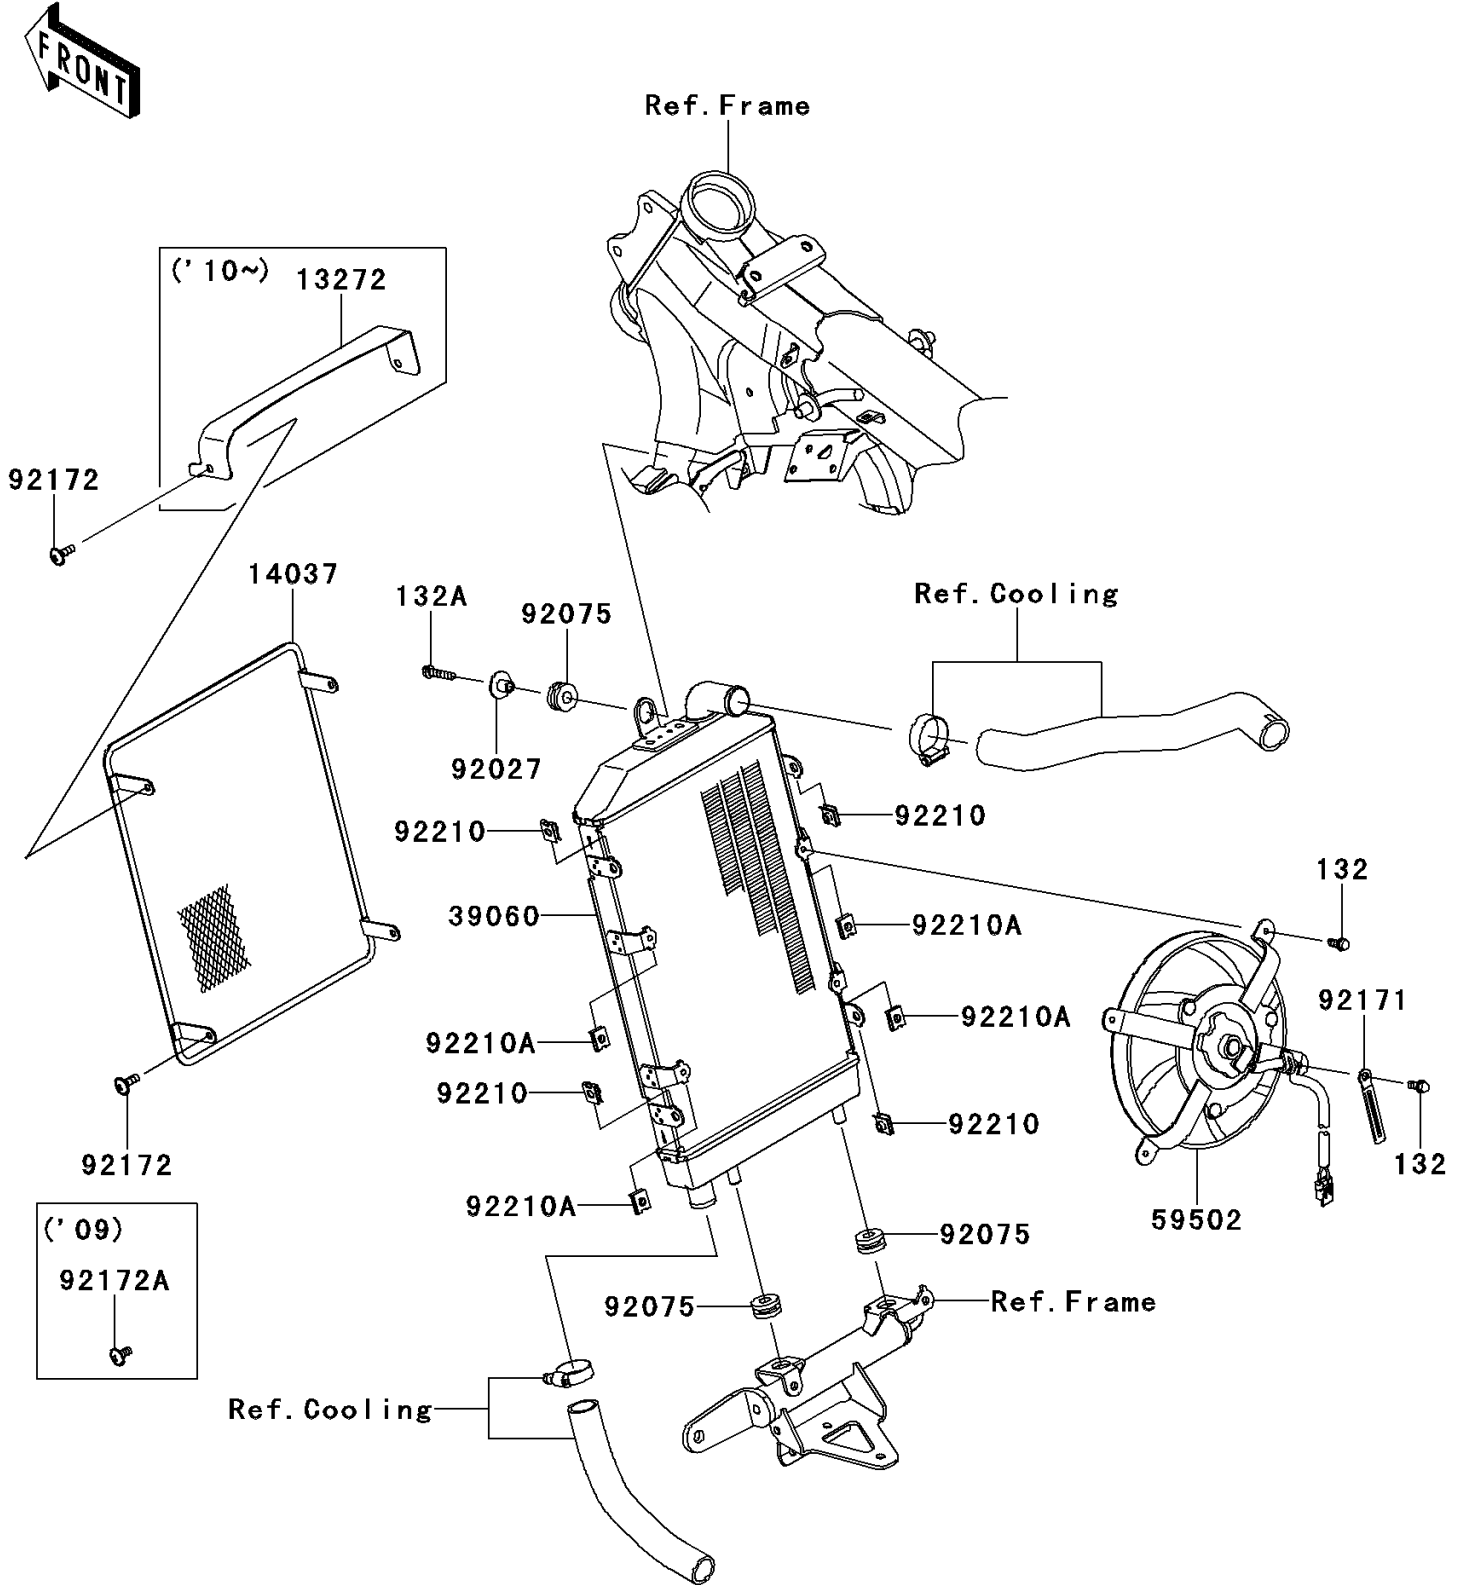

2009 Vulcan 1700 Voyager ABS (Canada Only)

PARTS DIAGRAM Radiator(B9F-BBF)

E3032

2009 Vulcan 1700 Voyager ABS (Canada Only)

PARTS LIST

Radiator(B9F-BBF)

ITEM NAME

PART NUMBER

QUANTITY
