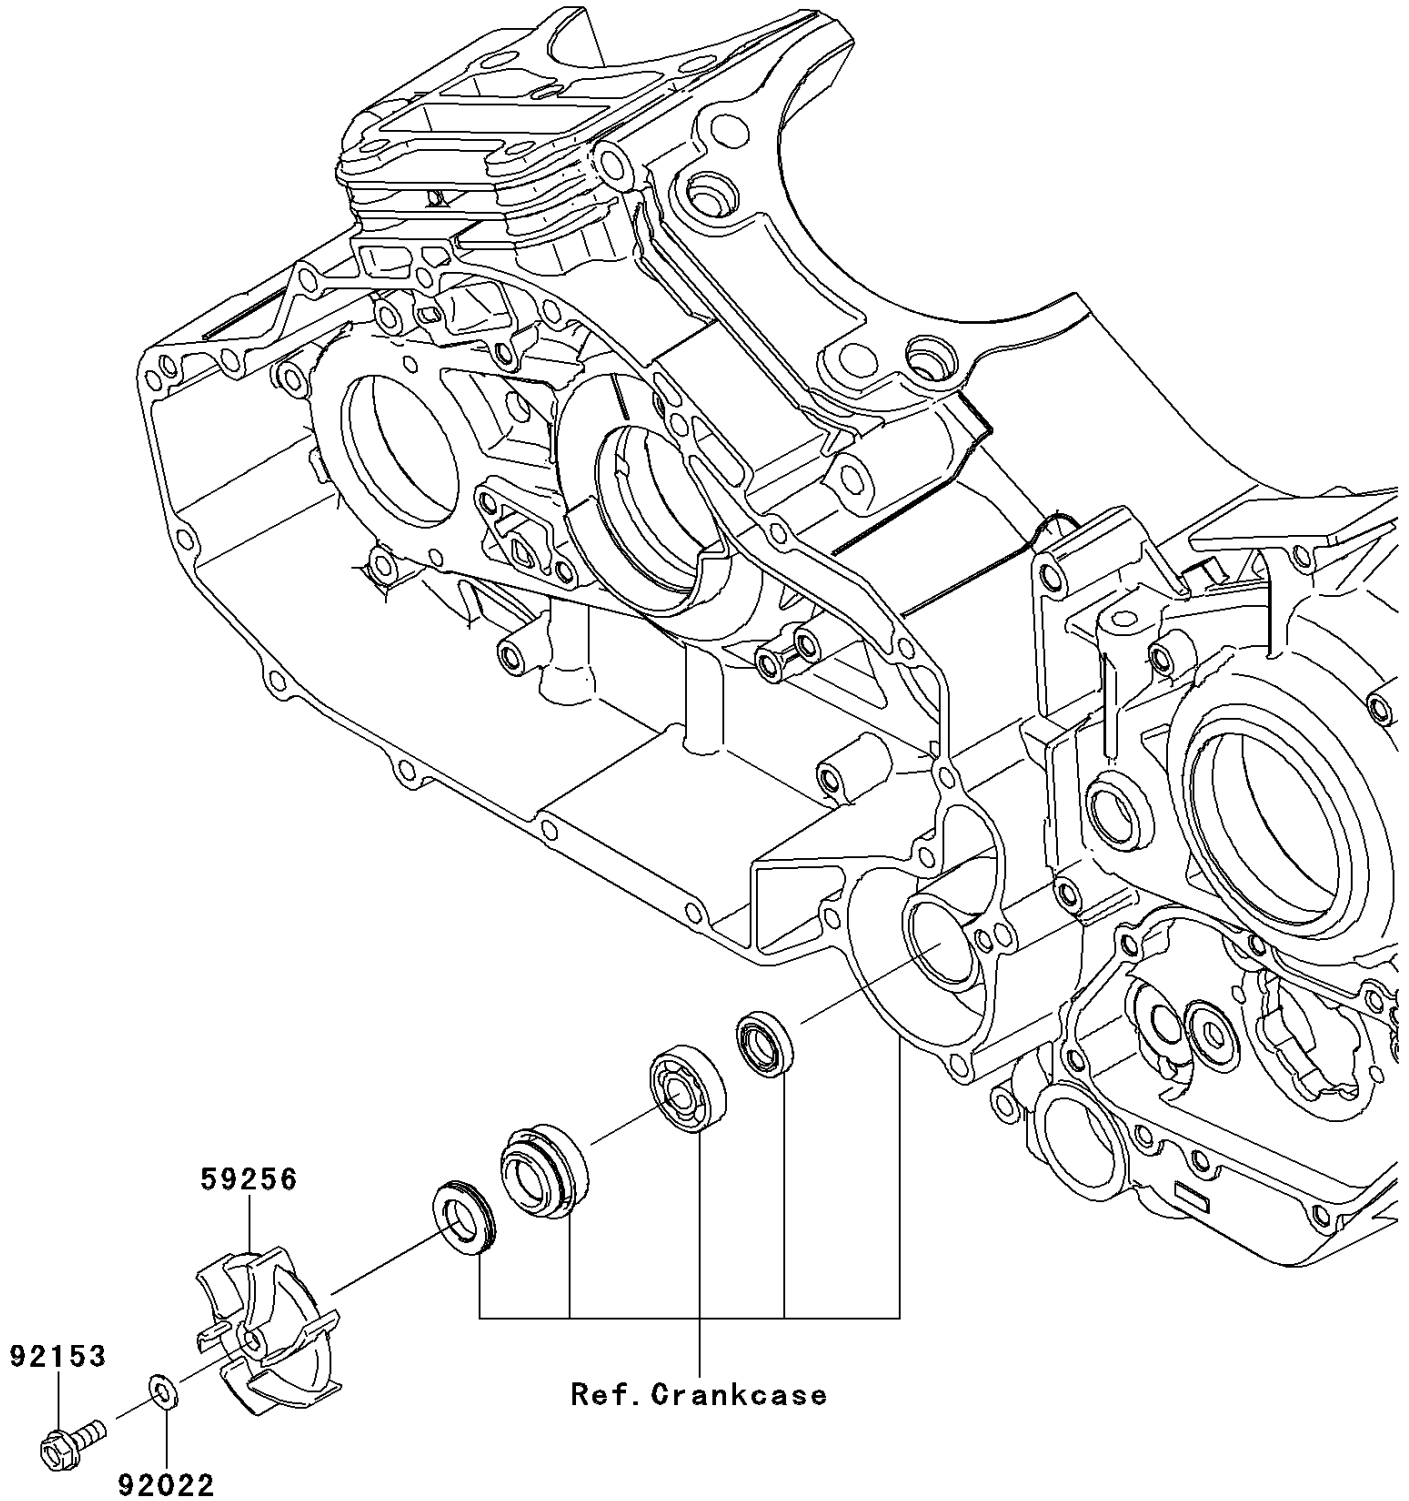

2012 VULCAN® 1700 VOYAGER® ABS

Kawasaki
Let the Good Times Roll®

PARTS DIAGRAM

Water Pump

E3031

2012 VULCAN® 1700 VOYAGER® ABS

Kawasaki
Let the Good Times Roll®

PARTS LIST

Water Pump

ITEM NAME	PART NUMBER	QUANTITY
-----------	-------------	----------
